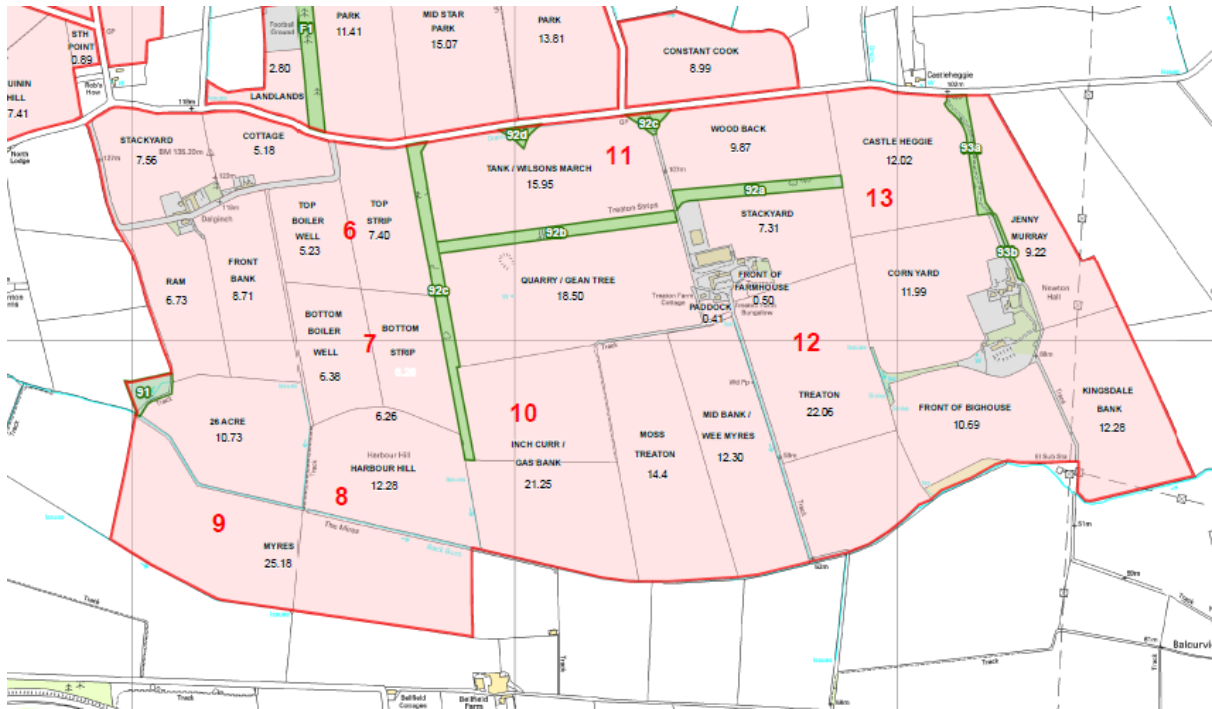

Site map

The location of each of the fields is shown on the site maps provided in Figure 18, Figure 19 and Figure 20.

Work package descriptions

The work package descriptions below are provided as a guide. Where appropriate, please include alternatives to the proposed methodologies in your application based on your experience. Alternative methodologies should consider the intended aim of the Strategic Cereal Farm, budget and logistics of establishing and managing trials with farm scale machinery.

Figure 19 Field locations at Strategic Cereal Farm Scotland. Numbers indicate field numbers listed in the following Work Packages

Figure 20 Zone A field locations at Strategic Cereal Farm Scotland. Numbers indicate field numbers listed in the following Work Packages

Figure 21 Zone B field locations at Strategic Cereal Farm Scotland. Numbers indicate field numbers listed in the following Work Packages