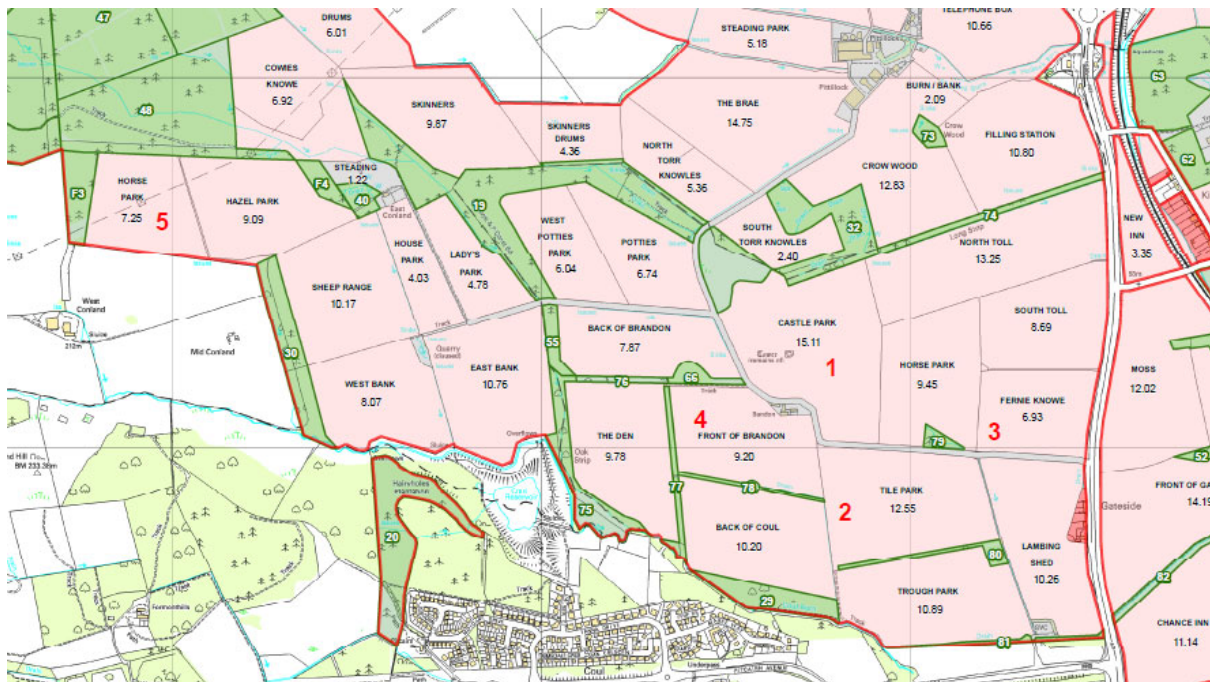

Site map

The location of each of the fields is shown on the site maps provided in Figure 18, Figure 19 and Figure 20.

Work package descriptions

The work package descriptions below are provided as a guide. Where appropriate, please include alternatives to the proposed methodologies in your application based on your experience. Alternative methodologies should consider the intended aim of the Strategic Cereal Farm, budget and logistics of establishing and managing trials with farm scale machinery.

Figure 19 Field locations at Strategic Cereal Farm Scotland. Numbers indicate field numbers listed in the following Work Packages

Figure 20 Zone A field locations at Strategic Cereal Farm Scotland. Numbers indicate field numbers listed in the following Work Packages

Figure 21 Zone B field locations at Strategic Cereal Farm Scotland. Numbers indicate field numbers listed in the following Work Packages