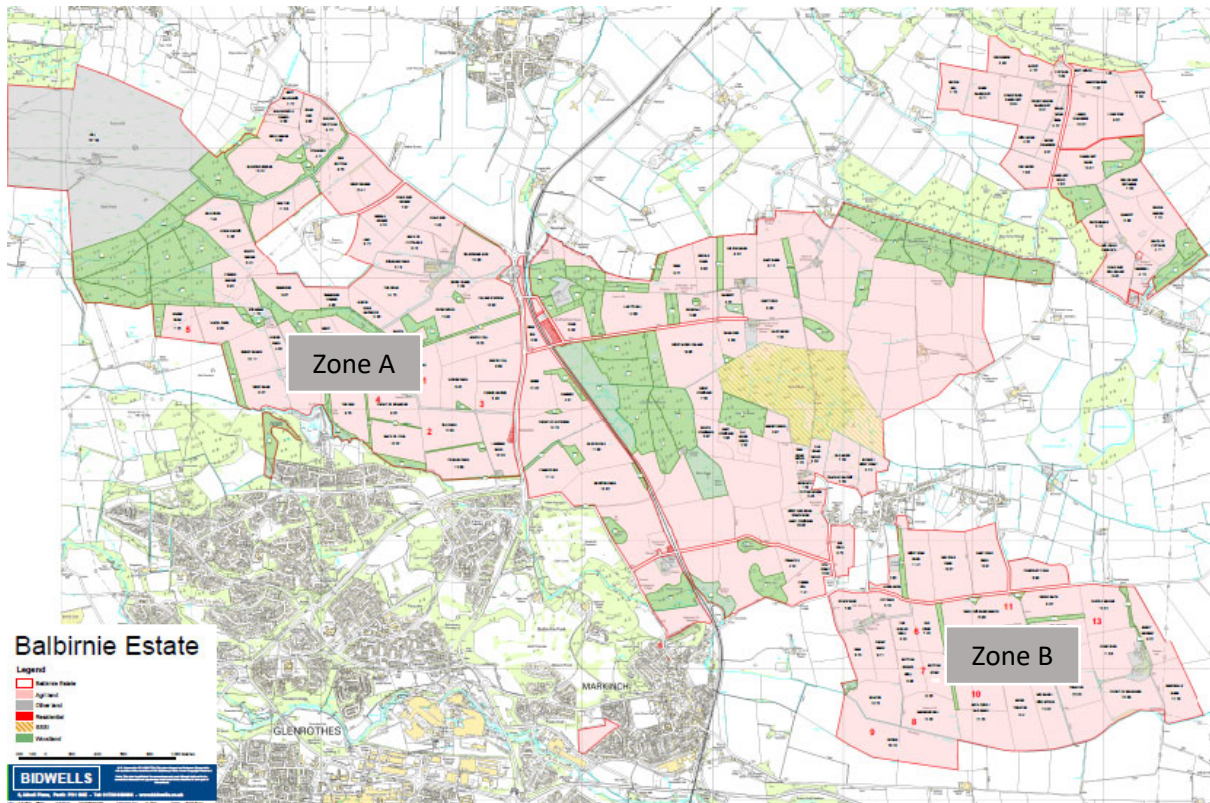

Site map

The location of each of the fields is shown on the site maps provided in Figure 18, Figure 19 and Figure 20.

Work package descriptions

The work package descriptions below are provided as a guide. Where appropriate, please include alternatives to the proposed methodologies in your application based on your experience. Alternative methodologies should consider the intended aim of the Strategic Cereal Farm, budget and logistics of establishing and managing trials with farm scale machinery.

Figure 19 Field locations at Strategic Cereal Farm Scotland. Numbers indicate field numbers listed in the following Work Packages

Figure 20 Zone A field locations at Strategic Cereal Farm Scotland. Numbers indicate field numbers listed in the following Work Packages