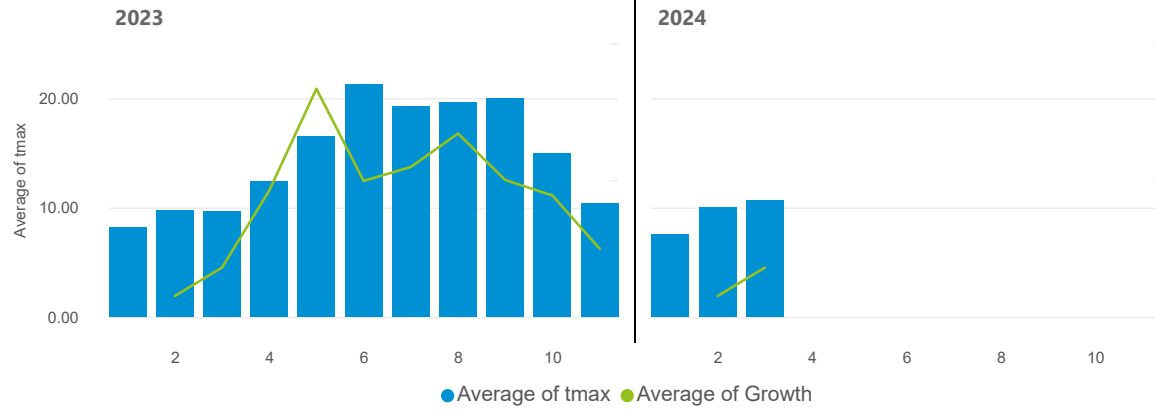

22.50

Data updated:

Apr 11, 2024

This week DM and last week DM by Region

Forage for knowledge - Grass ME content

This week Protein and Last week protein by Region

Rainfall by month with growth

Average peak temperature with growth

Forage for Knowledge - Weather preview

Data updated: Apr 11, 2024

Met office weather stations