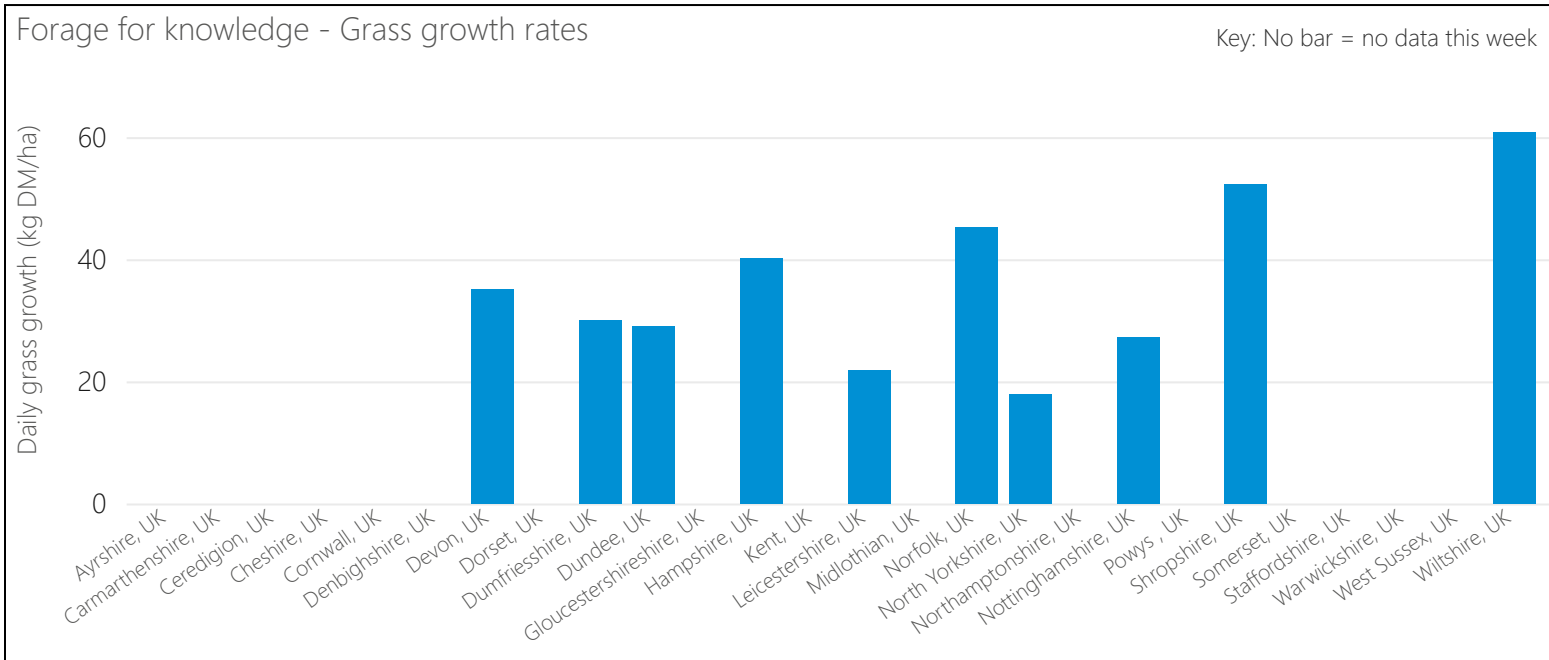

Forage for Knowledge - Grass growth

Data updated: **Apr 11, 2024**

Region

Grass growth rate (kg DM/ha)

36.0

Grass dry matter content (%)

18.2

Grass ME content (MJ/kg DM)

12.6

Grass CP content (%)

21.8

Forage for Knowledge - Region comparison

Data updated: Apr 11, 2024

Region

- Select all
- Ayrshire, UK
- Carmarthenshire, UK
- Ceredigion, UK
- Cheshire, UK
- Cornwall, UK
- Denbighshire, UK
- Devon, UK
- Dorset, UK
- Dumfriesshire, UK
- ...