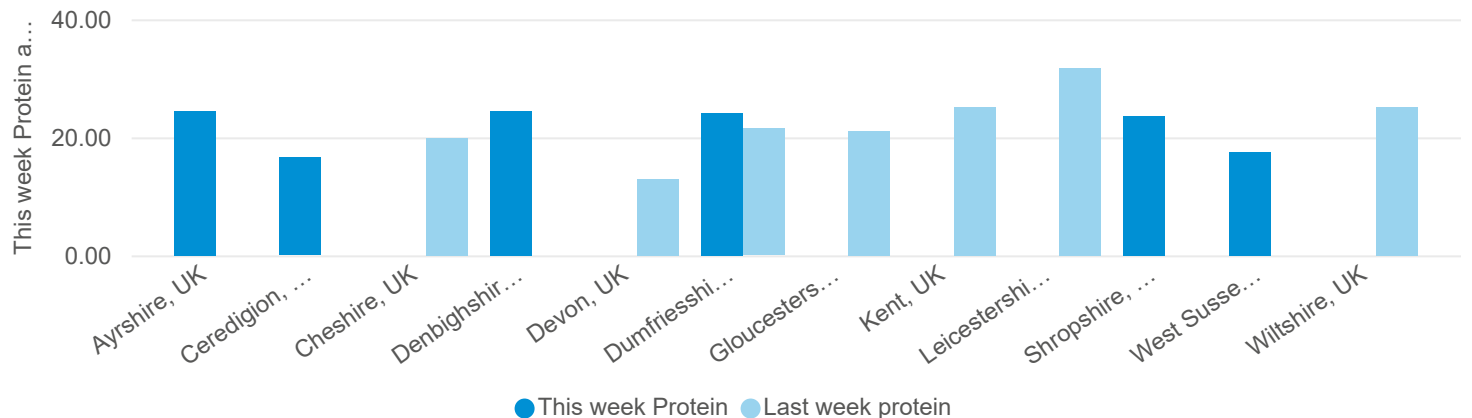

22.50

Data updated:

Apr 11, 2024

This week DM and last week DM by Region

Forage for knowledge - Grass ME content

This week Protein and Last week protein by Region

Rainfall by month with growth

Average peak temperature with growth

Forage for Knowledge - Weather preview

Data updated: Apr 11, 2024

Met office weather stations