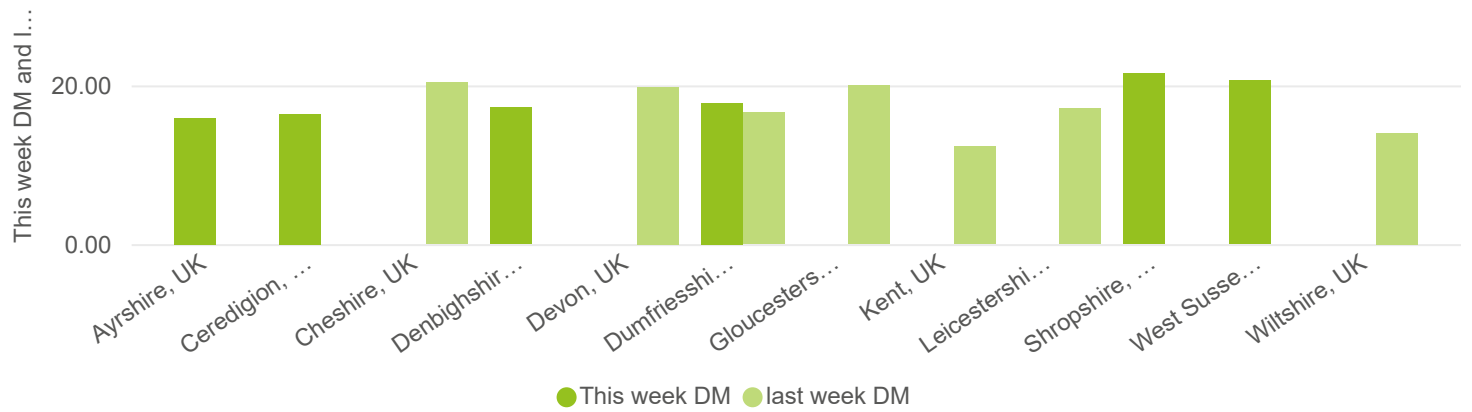

12.6

Minimum ME
12.20

Maximum ME
13.00

Last week

12.36

Grass CP content (%)

21.8

Last week

22.50

Data updated:

Apr 11, 2024

This week DM and last week DM by Region

Forage for knowledge - Grass ME content

This week Protein and Last week protein by Region

Rainfall by month with growth

Average peak temperature with growth

Forage for Knowledge - Weather preview

Data updated: Apr 11, 2024

Met office weather stations