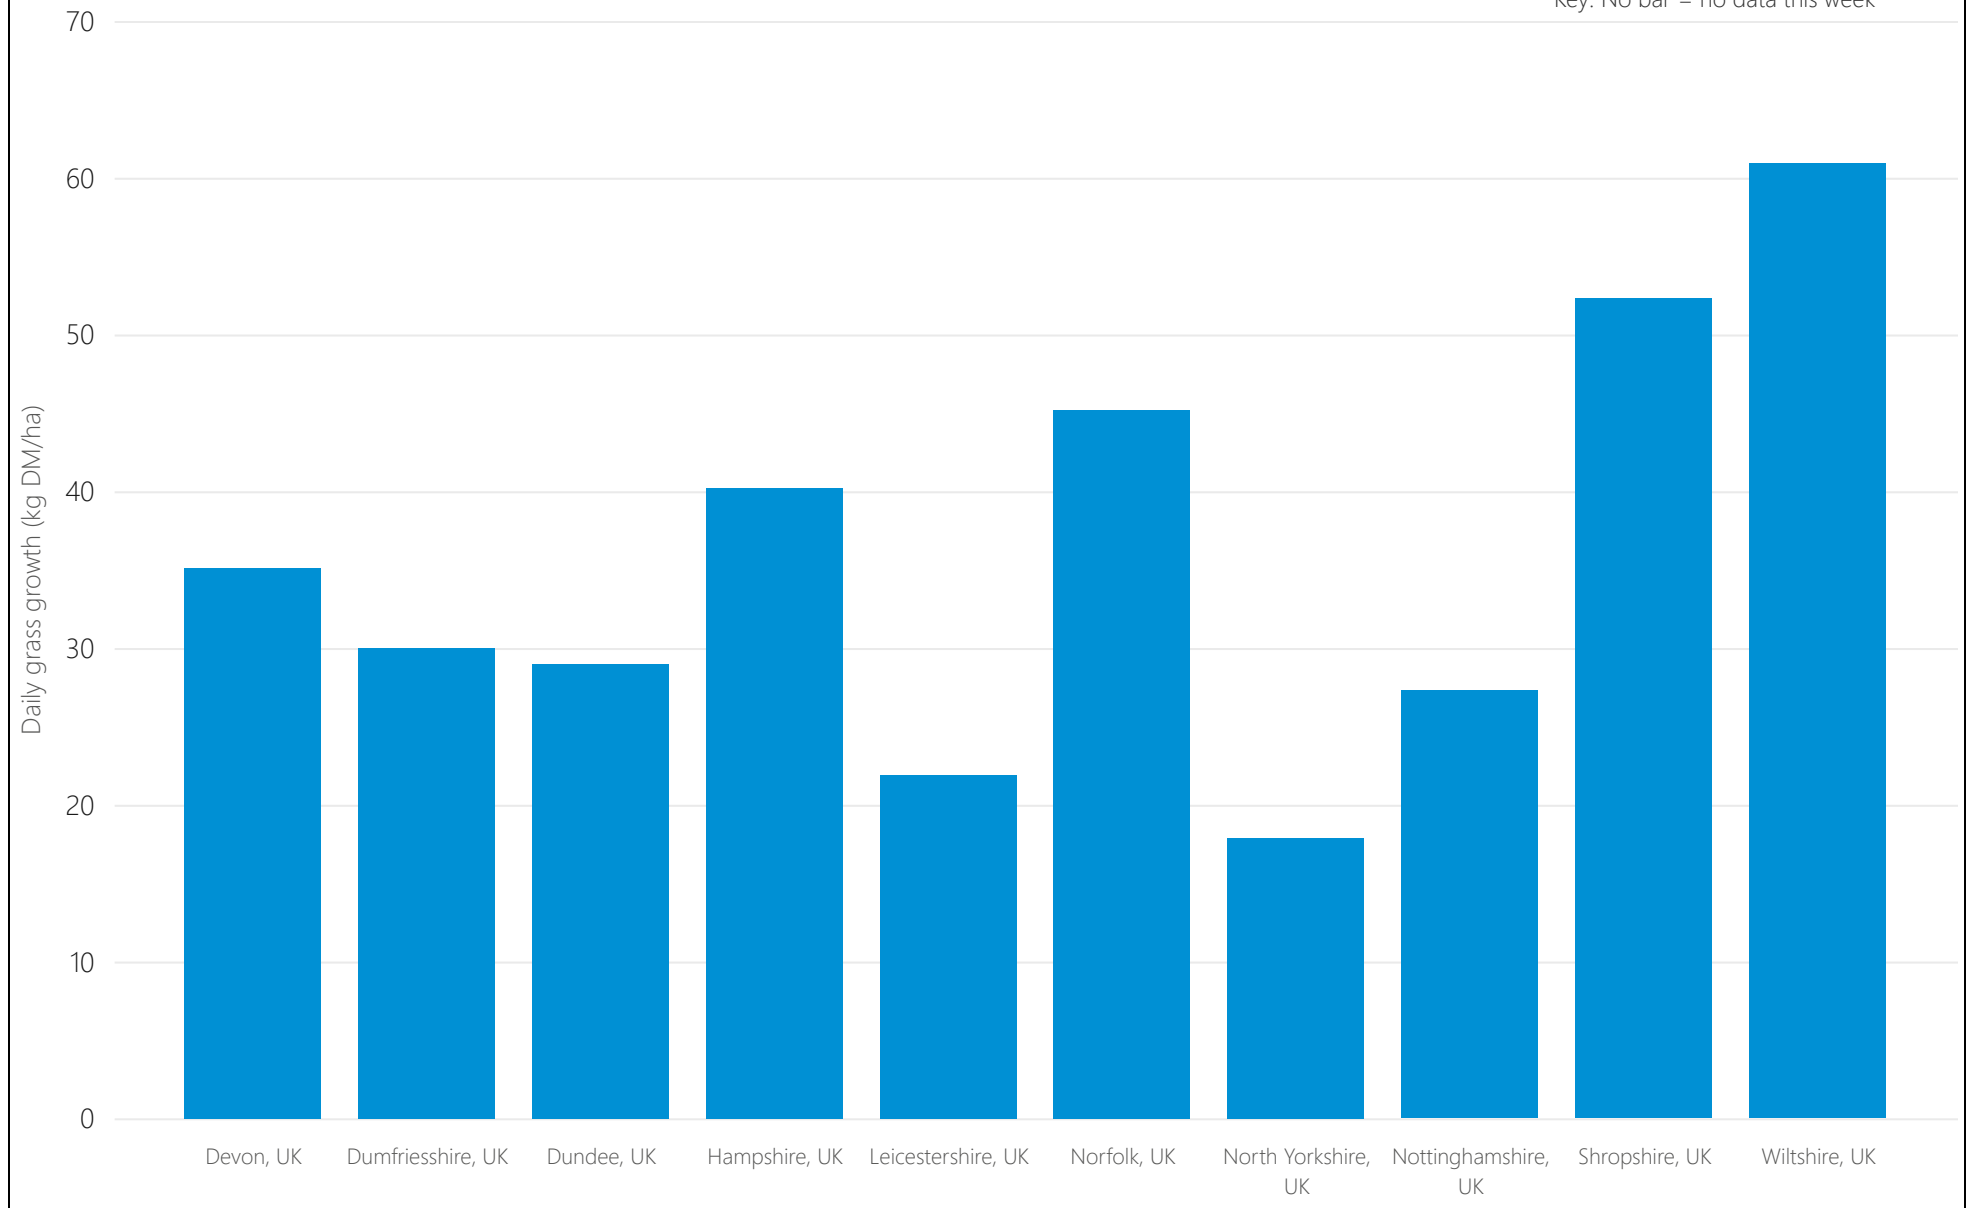

Forage for Knowledge - Region comparison

Data updated: Apr 11, 2024

Region

- ☐ Select all
- ☐ Ayrshire, UK
- ☐ Carmarthenshire, UK
- ☐ Ceredigion, UK
- ☐ Cheshire, UK
- ☐ Cornwall, UK
- ☐ Denbighshire, UK
- ☐ Devon, UK
- ☐ Dorset, UK
- ☐ Dumfriesshire, UK
- ☐ ...

Grass growth rate (kg DM/ha)

36.0

Grass dry matter content (%)

18.2

Grass ME content (MJ/kg DM)

12.6

Grass CP content (%)

21.8

Forage for knowledge - Grass growth rates region comparison

Key: No bar = no data this week