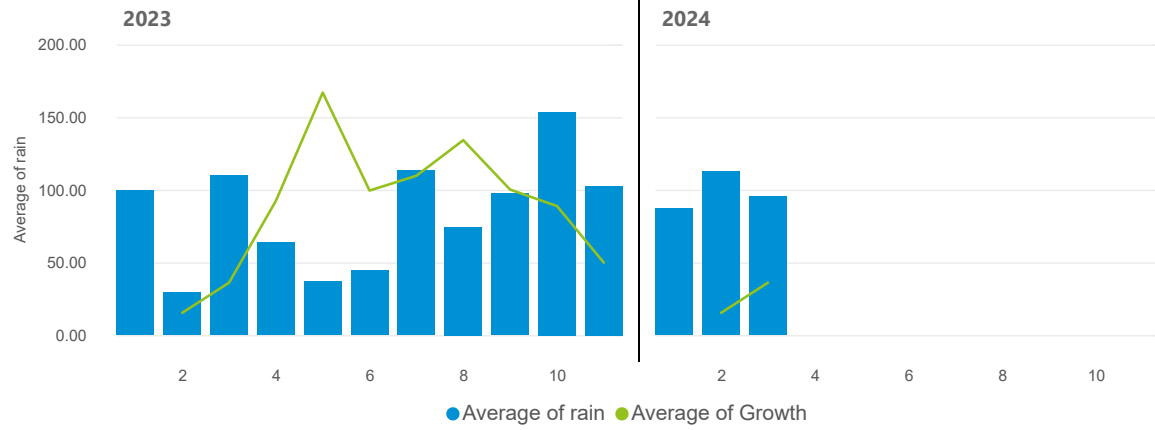

22.50

Data updated:

Apr 11, 2024

This week DM and last week DM by Region

Forage for knowledge - Grass ME content

This week Protein and Last week protein by Region

Rainfall by month with growth

Average peak temperature with growth

Forage for Knowledge - Weather preview

Data updated: Apr 11, 2024

Met office weather stations