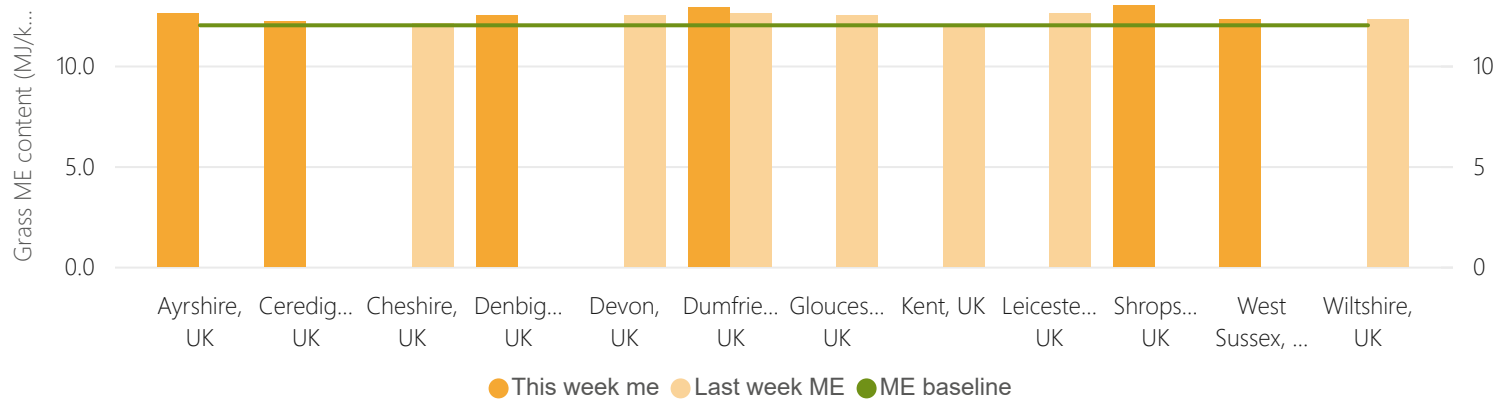

22.50

Data updated:

Apr 11, 2024

This week DM and last week DM by Region

Forage for knowledge - Grass ME content

This week Protein and Last week protein by Region

Rainfall by month with growth

Average peak temperature with growth

Forage for Knowledge - Weather preview

Data updated: Apr 11, 2024

Met office weather stations