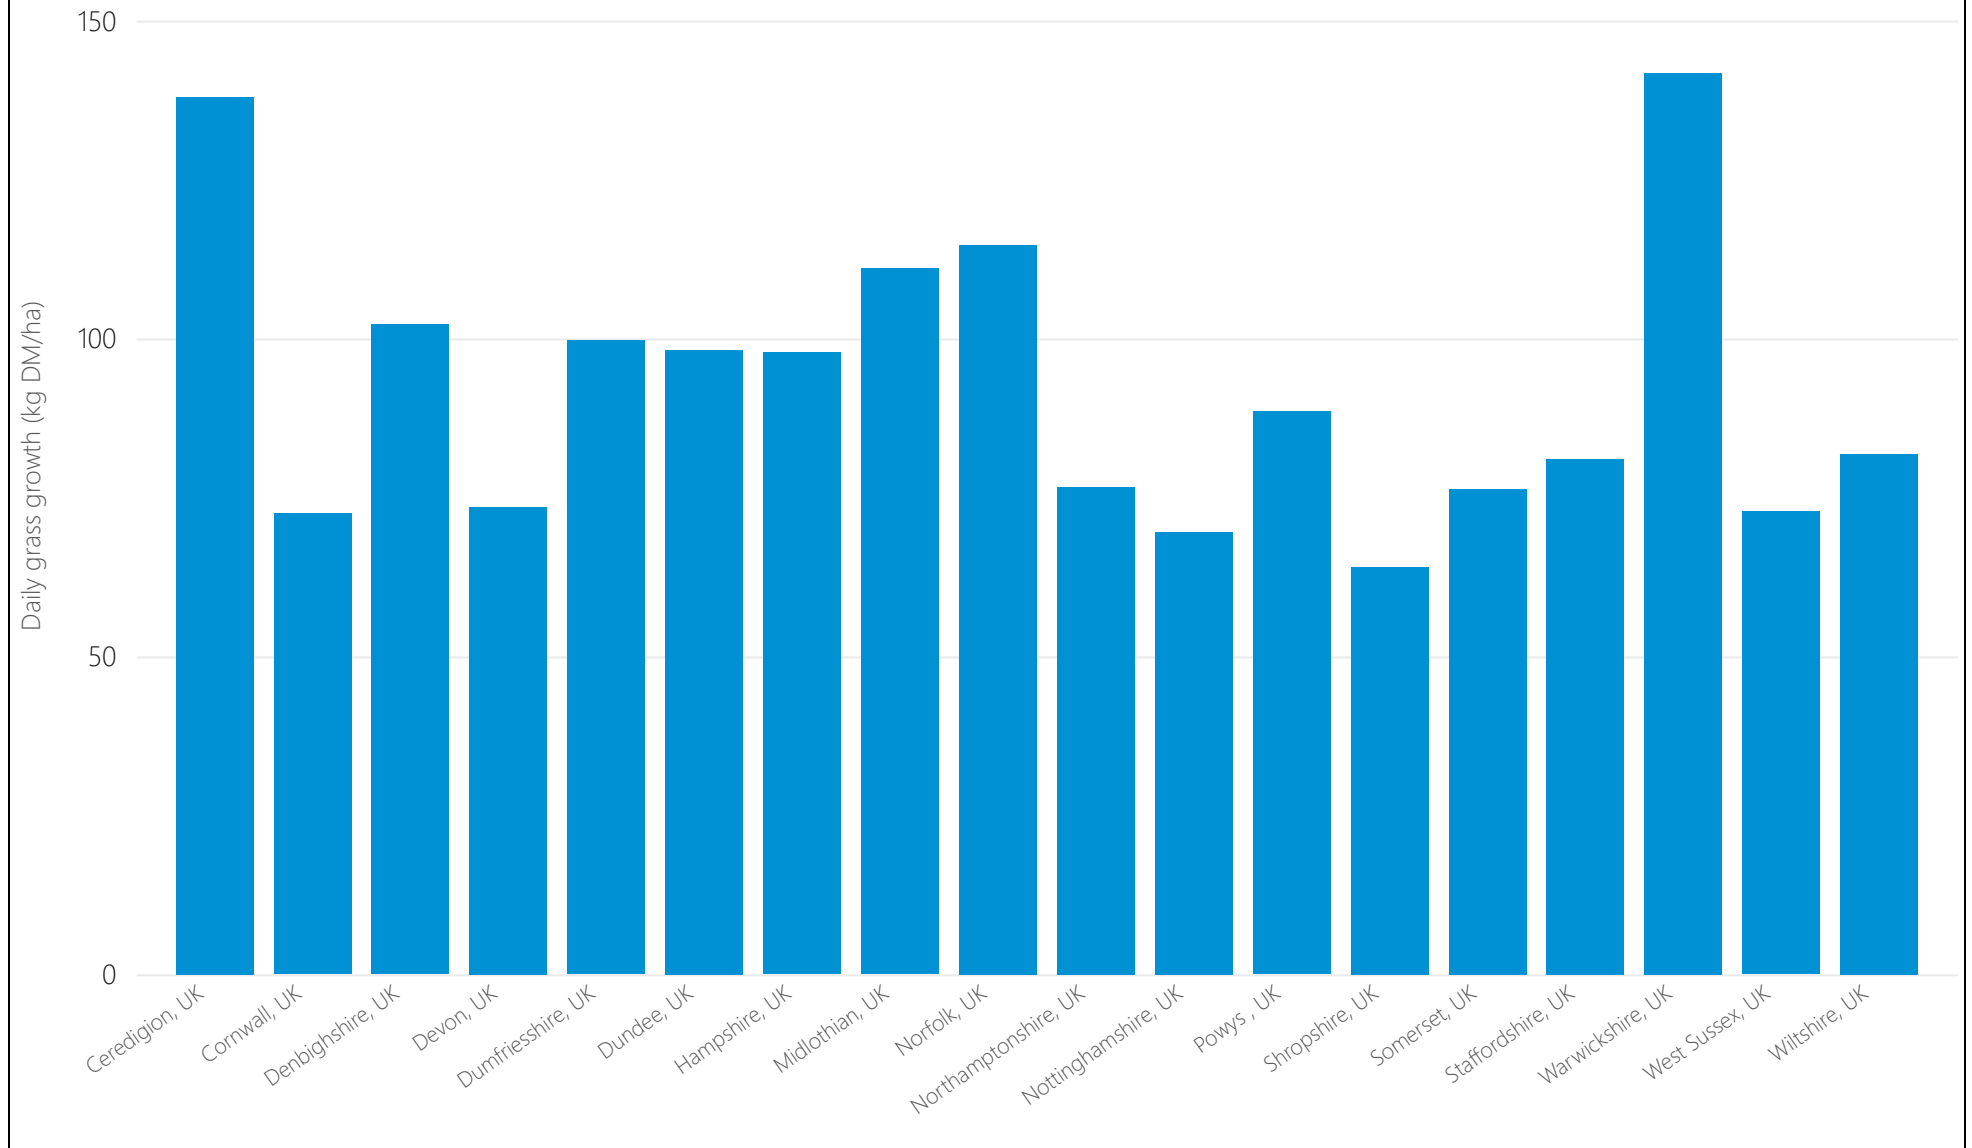

Forage for knowledge - Grass growth rates region comparison

Key: No bar = no data this week

Forage for Knowledge - Grass quality

Grass dry matter content (%)

17.6

Last week

17.69

Grass ME content (MJ/kg DM)