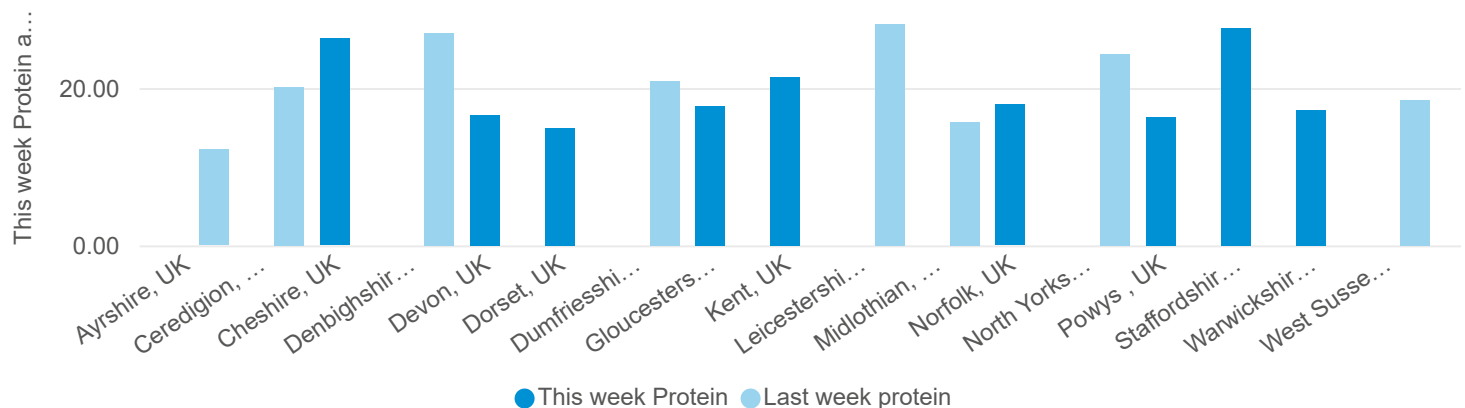

20.85

Data updated:

May 16, 2024

This week DM and last week DM by Region

Forage for knowledge - Grass ME content

This week Protein and Last week protein by Region

Forage for Knowledge - Weather preview

Data updated: **May 16, 2024**

Met office weather stations

Rainfall by month with growth

Average peak temperature with growth