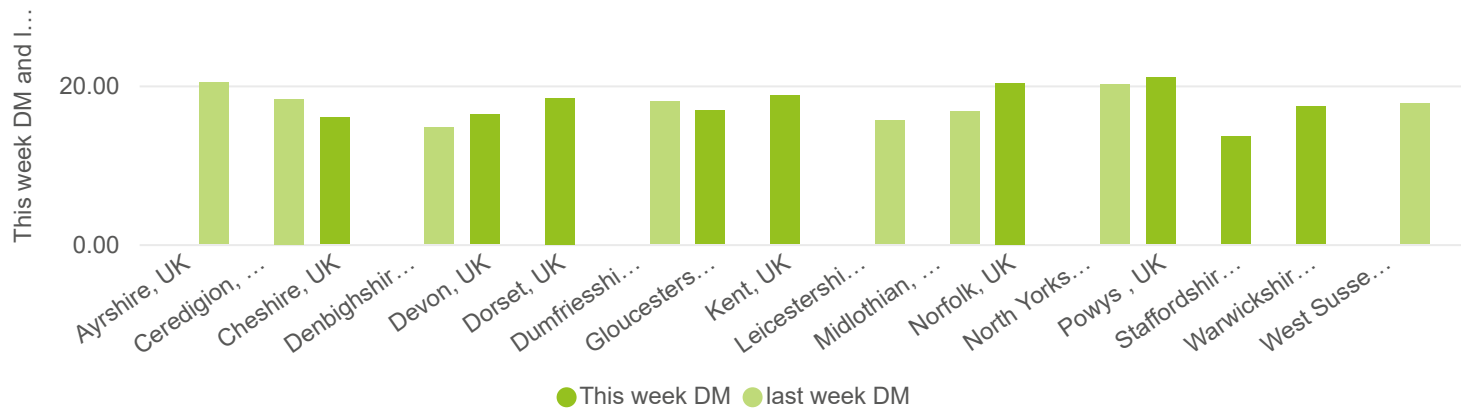

12.3

Minimum ME
11.60

Maximum ME
12.80

Last week

12.38

Grass CP content (%)

19.5

Last week

20.85

Data updated:

May 16, 2024

This week DM and last week DM by Region

Forage for knowledge - Grass ME content

This week Protein and Last week protein by Region

Forage for Knowledge - Weather preview

Data updated: **May 16, 2024**

Met office weather stations

Rainfall by month with growth

Average peak temperature with growth