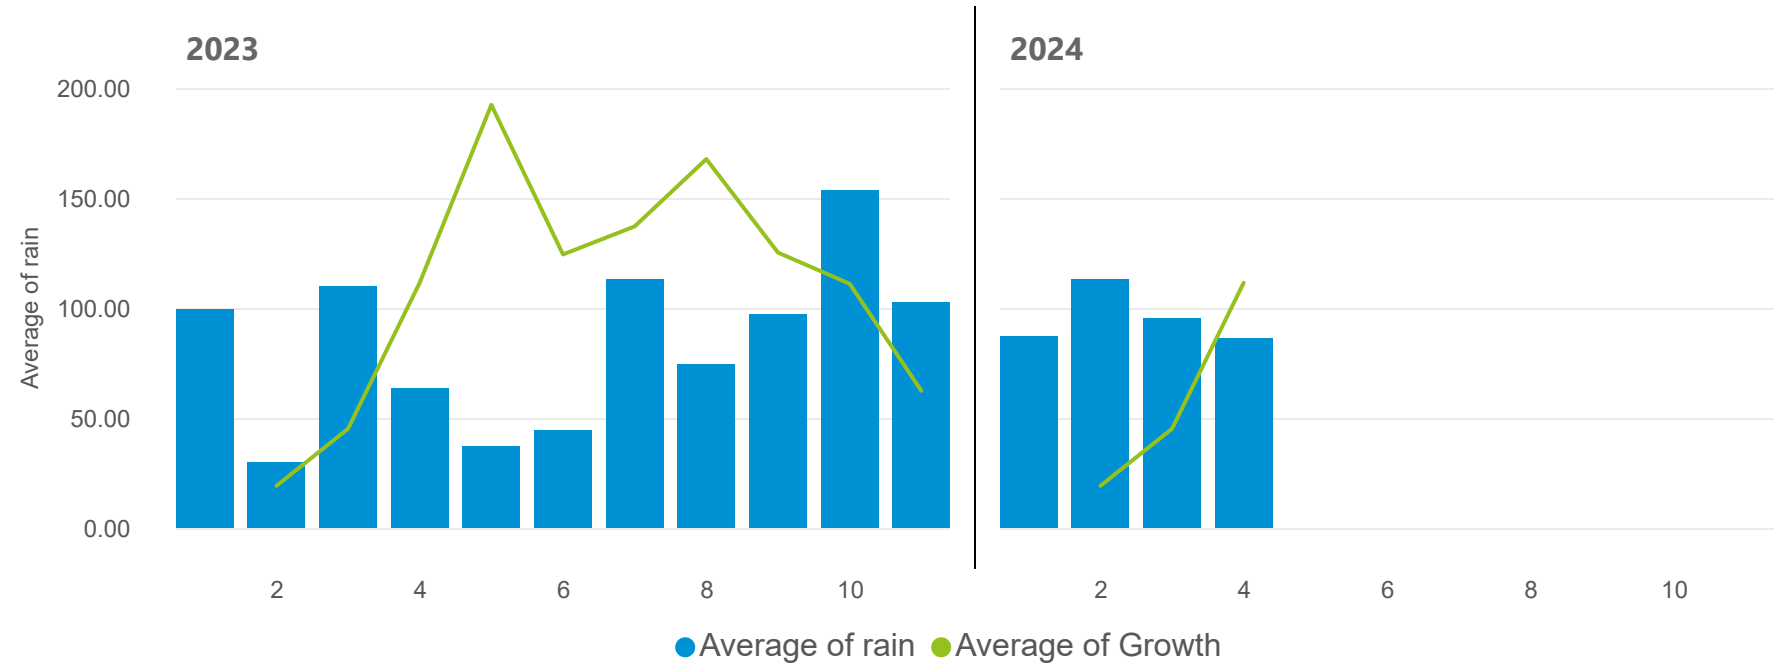

20.85

Data updated:

May 16, 2024

This week DM and last week DM by Region

Forage for knowledge - Grass ME content

This week Protein and Last week protein by Region

Forage for Knowledge - Weather preview

Data updated: **May 16, 2024**

Met office weather stations

Rainfall by month with growth

Average peak temperature with growth