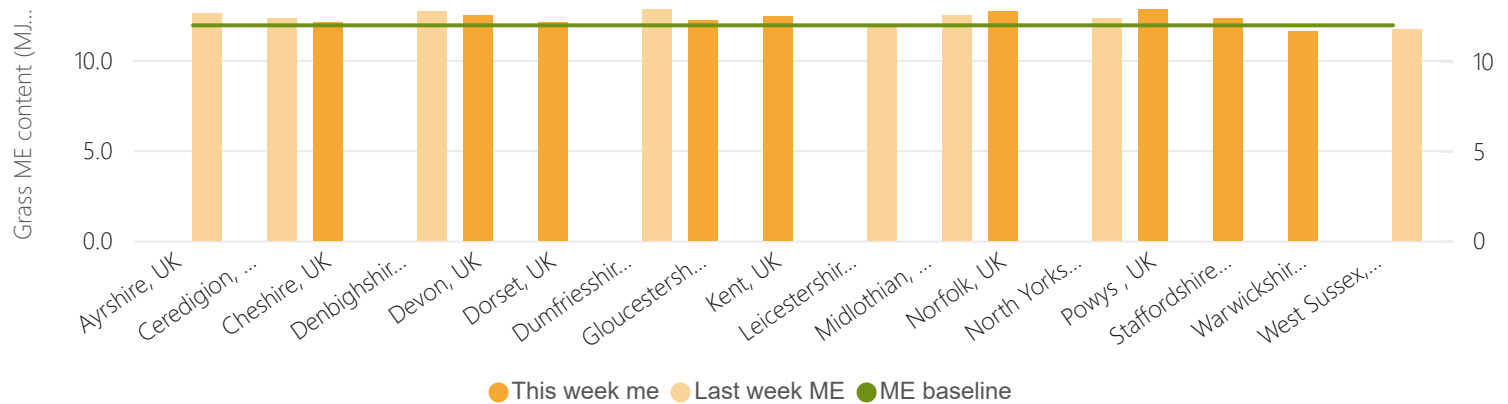

20.85

Data updated:

May 16, 2024

This week DM and last week DM by Region

Forage for knowledge - Grass ME content

This week Protein and Last week protein by Region

Forage for Knowledge - Weather preview

Data updated: **May 16, 2024**

Met office weather stations

Rainfall by month with growth

Average peak temperature with growth