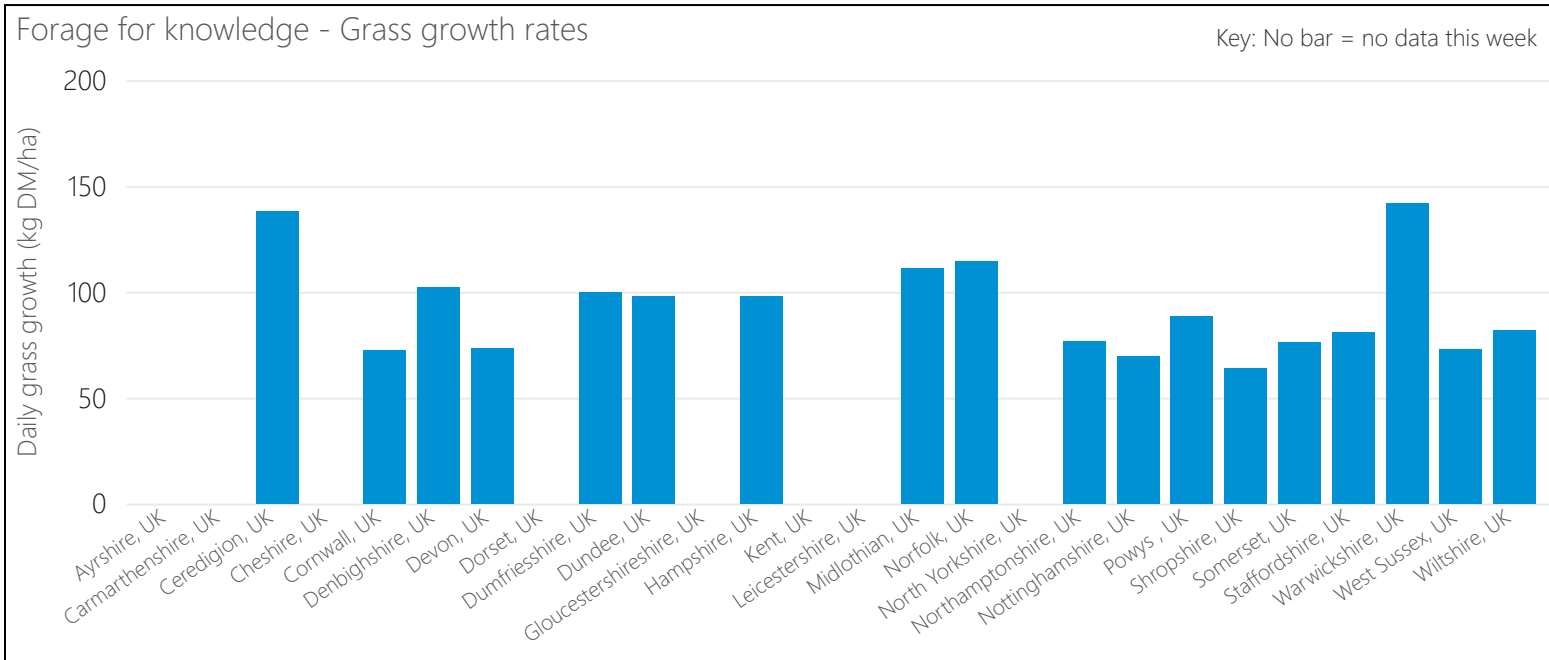

Forage for Knowledge - Grass growth

Data updated: **May 16, 2024**

Region

Grass growth rate (kg DM/ha)

92.2

Grass dry matter content (%)

17.6

Grass ME content (MJ/kg DM)

12.3

Grass CP content (%)

19.5

Forage for Knowledge - Region comparison

Data updated: **May 16, 2024**

Region

- Select all
- Ayrshire, UK
- Carmarthenshire, UK
- Ceredigion, UK
- Cheshire, UK
- Cornwall, UK
- Denbighshire, UK
- Devon, UK
- Dorset, UK
- Dumfriesshire, UK