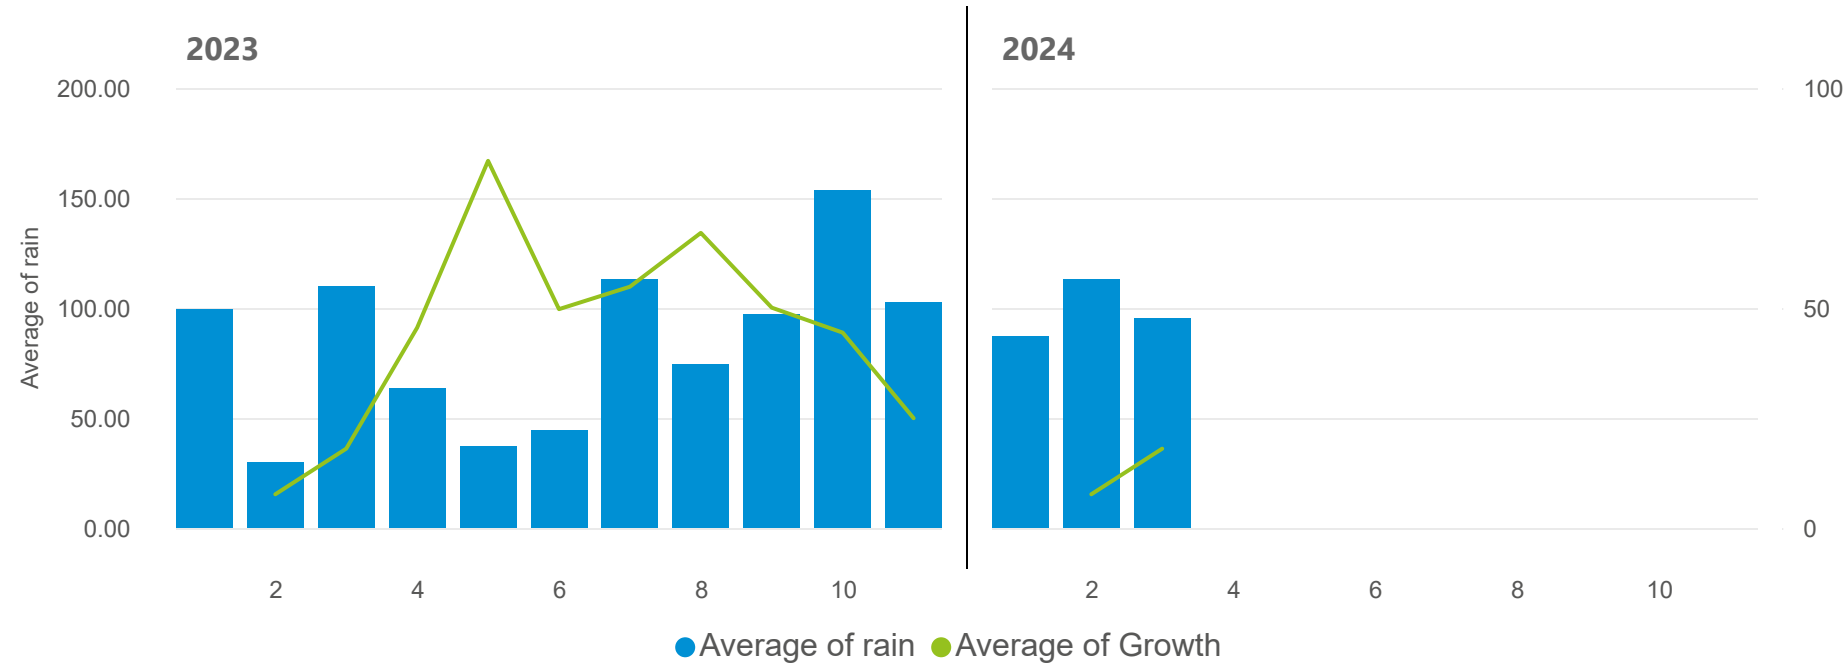

21.80

This week Protein and Last week protein by Region

Data updated:

Apr 18, 2024

# Forage for Knowledge - Weather preview

Data updated: **Apr 18, 2024**

Met office weather stations

Rainfall by month with growth

Average peak temperature with growth