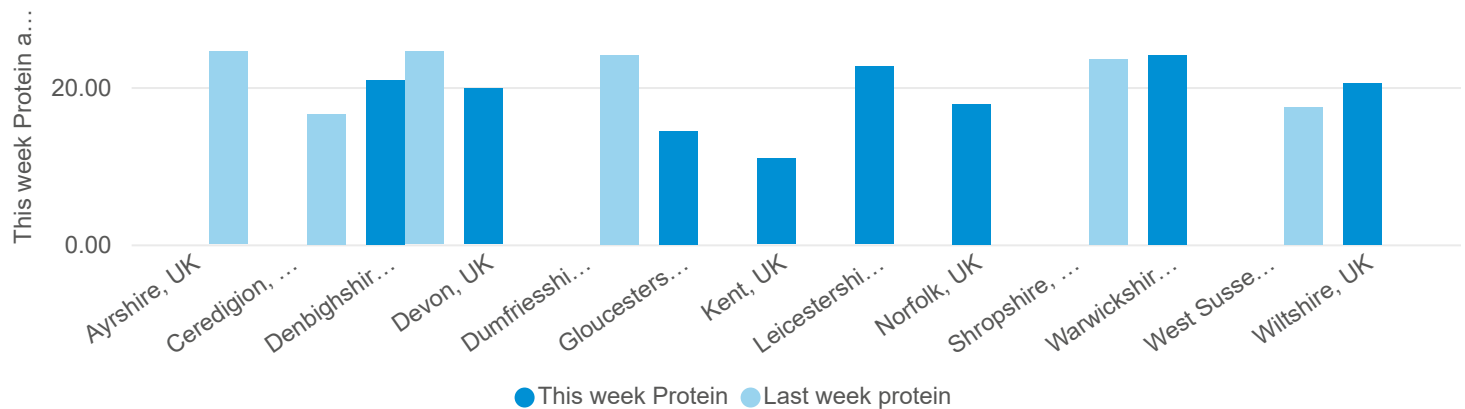

Minimum ME  
11.90

Maximum ME  
13.20

Last week

12.58

Forage for knowledge - Grass ME content

Grass CP content (%)

18.9

Last week

21.80

This week Protein and Last week protein by Region

Data updated:

Apr 18, 2024

# Forage for Knowledge - Weather preview

Data updated: **Apr 18, 2024**

Met office weather stations

Rainfall by month with growth

Average peak temperature with growth