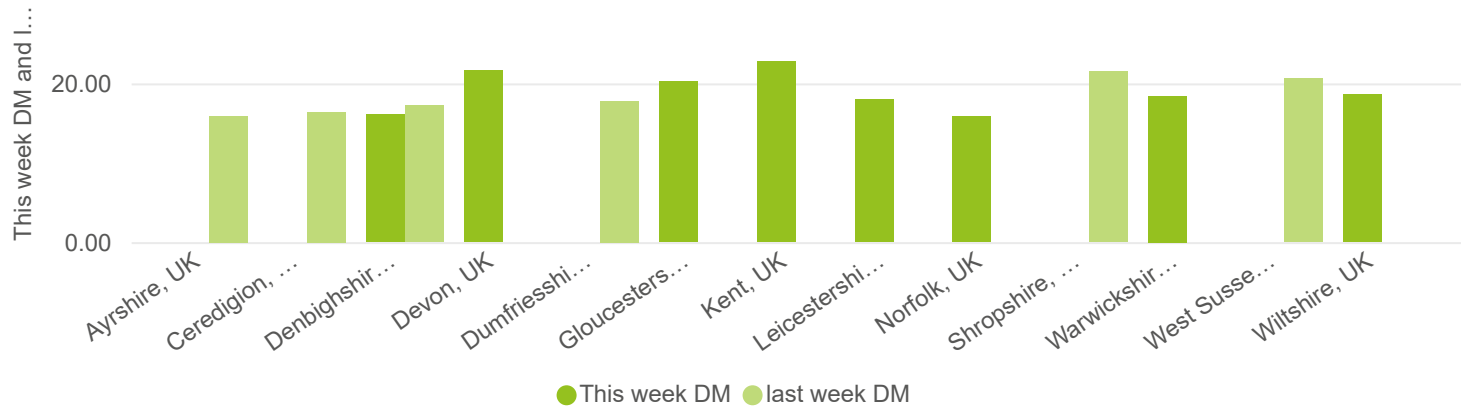

# Forage for Knowledge - Grass quality

Grass dry matter content (%)

18.9

Last week

18.23

This week DM and last week DM by Region

Grass ME content (MJ/kg DM)

12.6

Minimum ME  
11.90

Maximum ME  
13.20

Last week

12.58

Forage for knowledge - Grass ME content

Grass CP content (%)

18.9

Last week