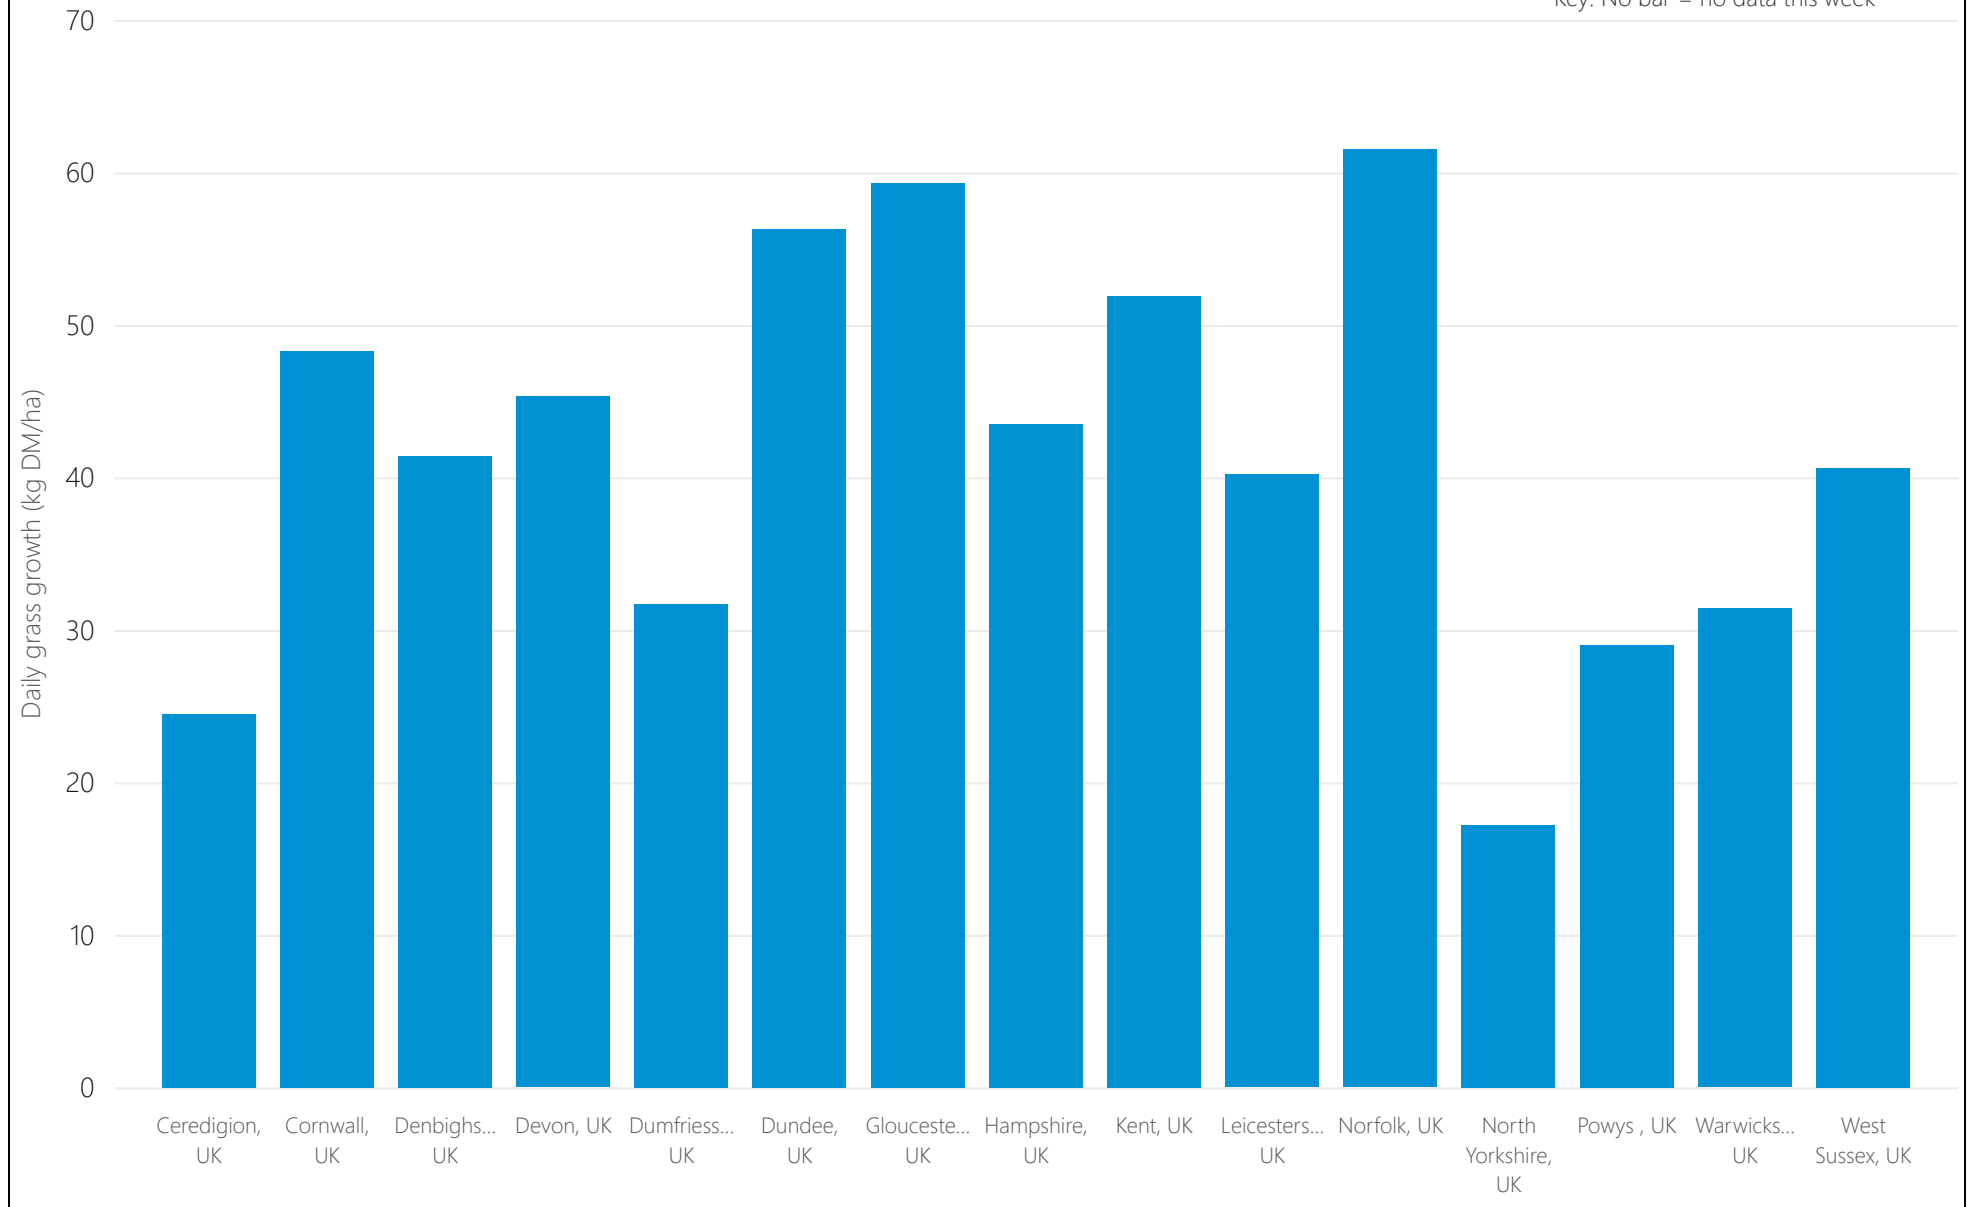

## Region

- Select all
- Ayrshire, UK
- Carmarthenshire, UK
- Ceredigion, UK
- Cheshire, UK
- Cornwall, UK
- Denbighshire, UK
- Devon, UK
- Dorset, UK
- Dumfriesshire, UK
- ...

Grass growth rate (kg DM/ha)

Key: No bar = no data this week