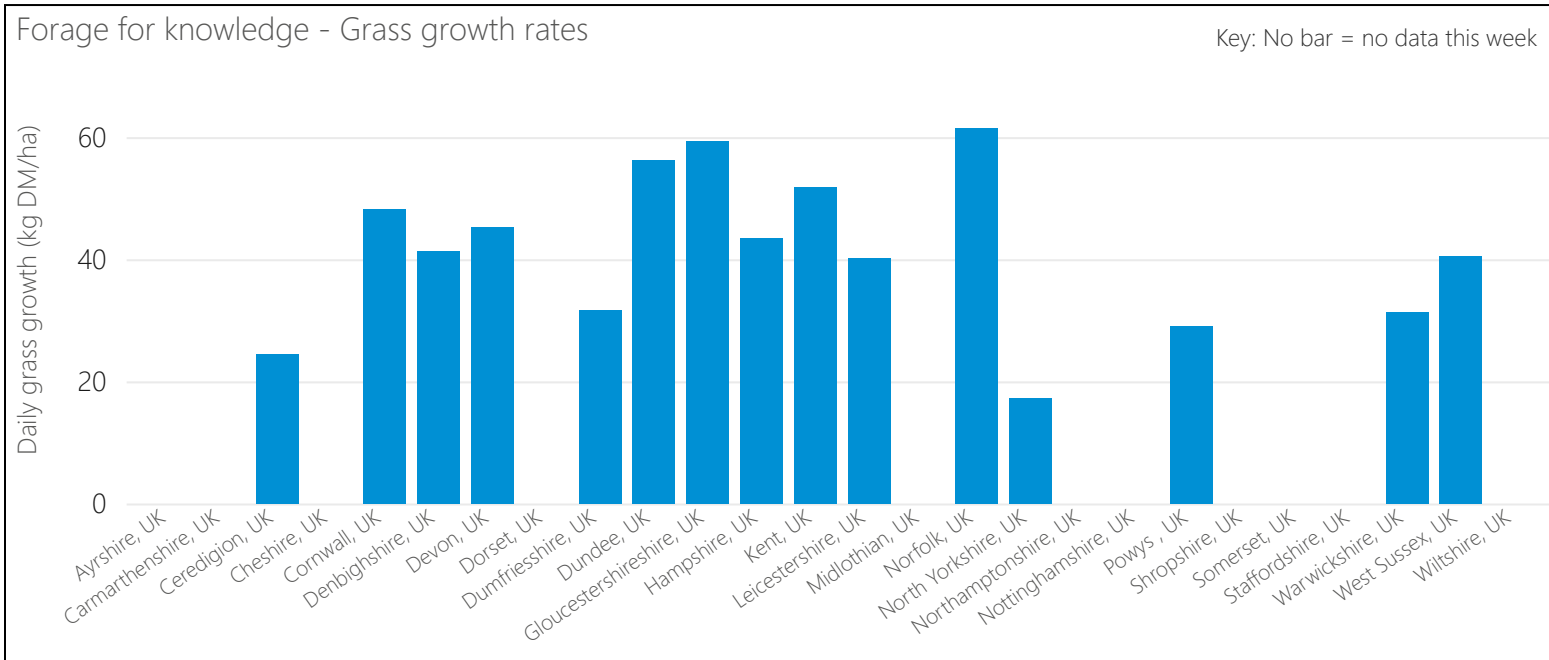

# Forage for Knowledge - Grass growth

Data updated: Apr 18, 2024

Region

Grass growth rate (kg DM/ha)

41.5

Grass dry matter content (%)

18.9

Grass ME content (MJ/kg DM)