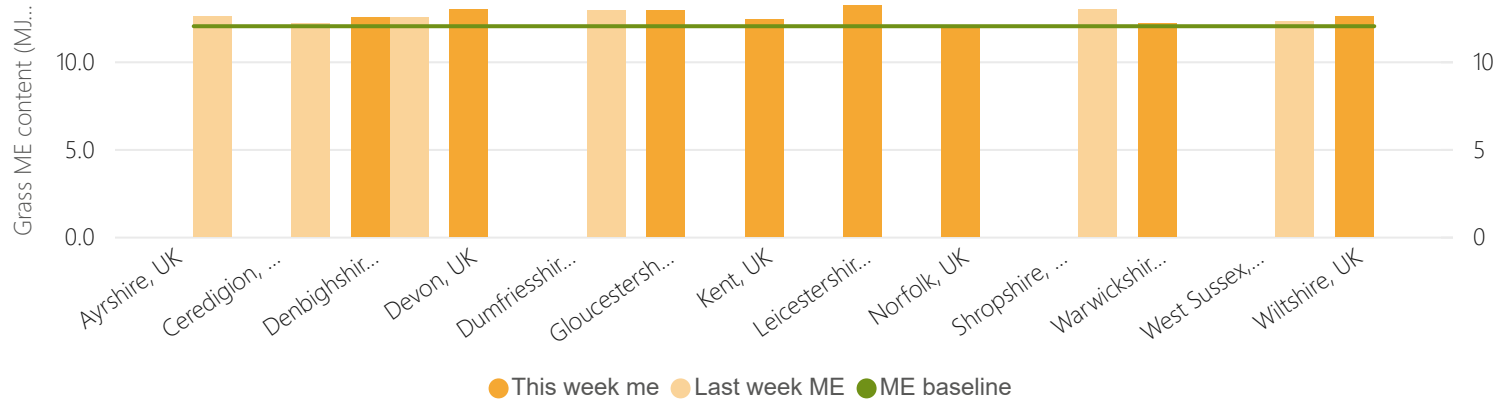

# Forage for Knowledge - Grass quality

Grass dry matter content (%)

18.9

Last week

18.23

This week DM and last week DM by Region

Grass ME content (MJ/kg DM)

12.6

Minimum ME  
11.90

Maximum ME  
13.20

Last week

12.58

Forage for knowledge - Grass ME content

Grass CP content (%)

18.9

Last week