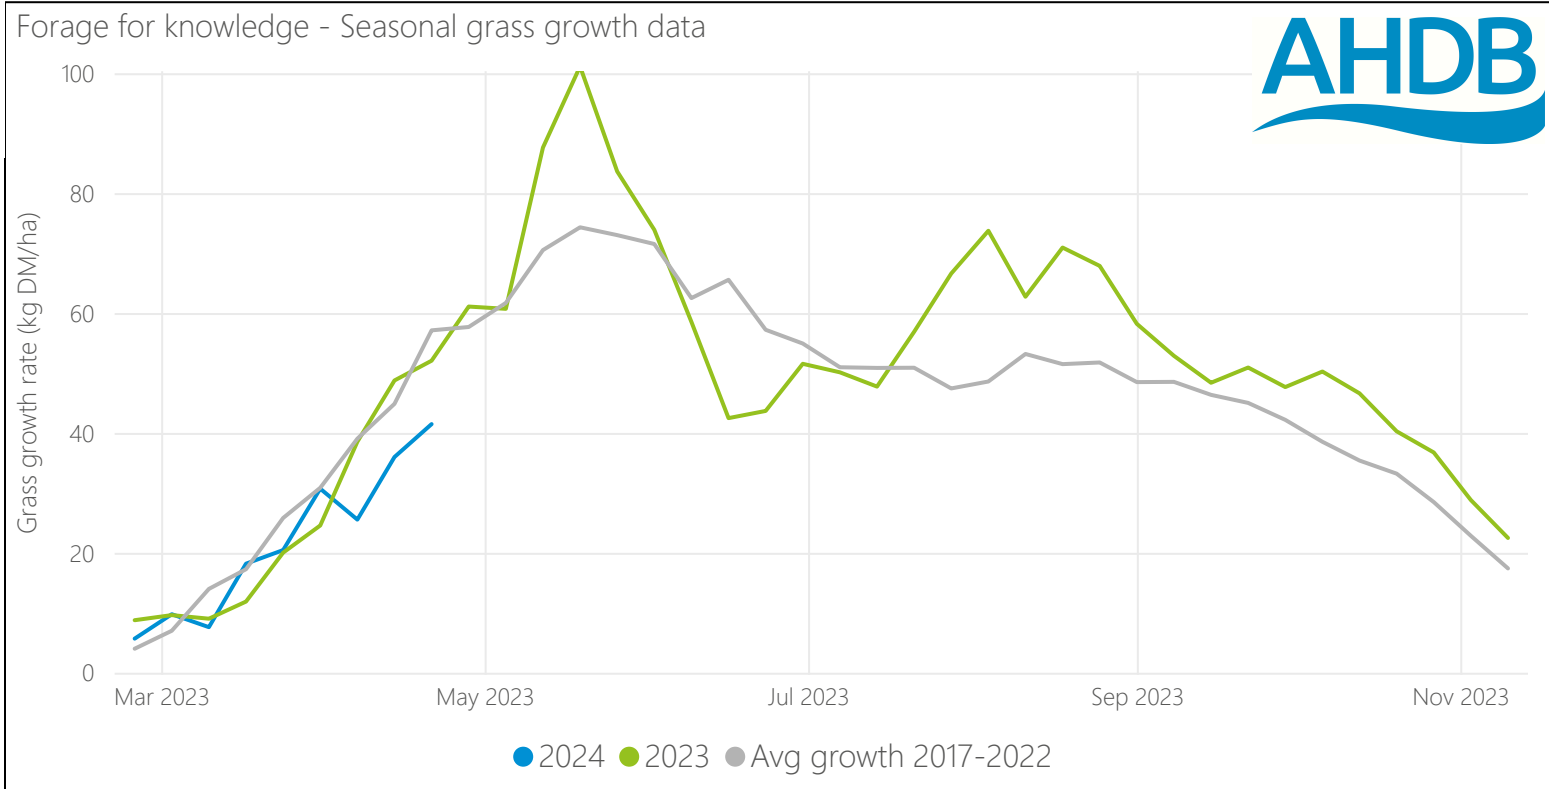

Forage for Knowledge - Grass growth

Data updated: Apr 18, 2024

Region

Grass growth rate (kg DM/ha)

41.5

Grass dry matter content (%)

18.9

Grass ME content (MJ/kg DM)

12.6

Grass CP content (%)

18.9