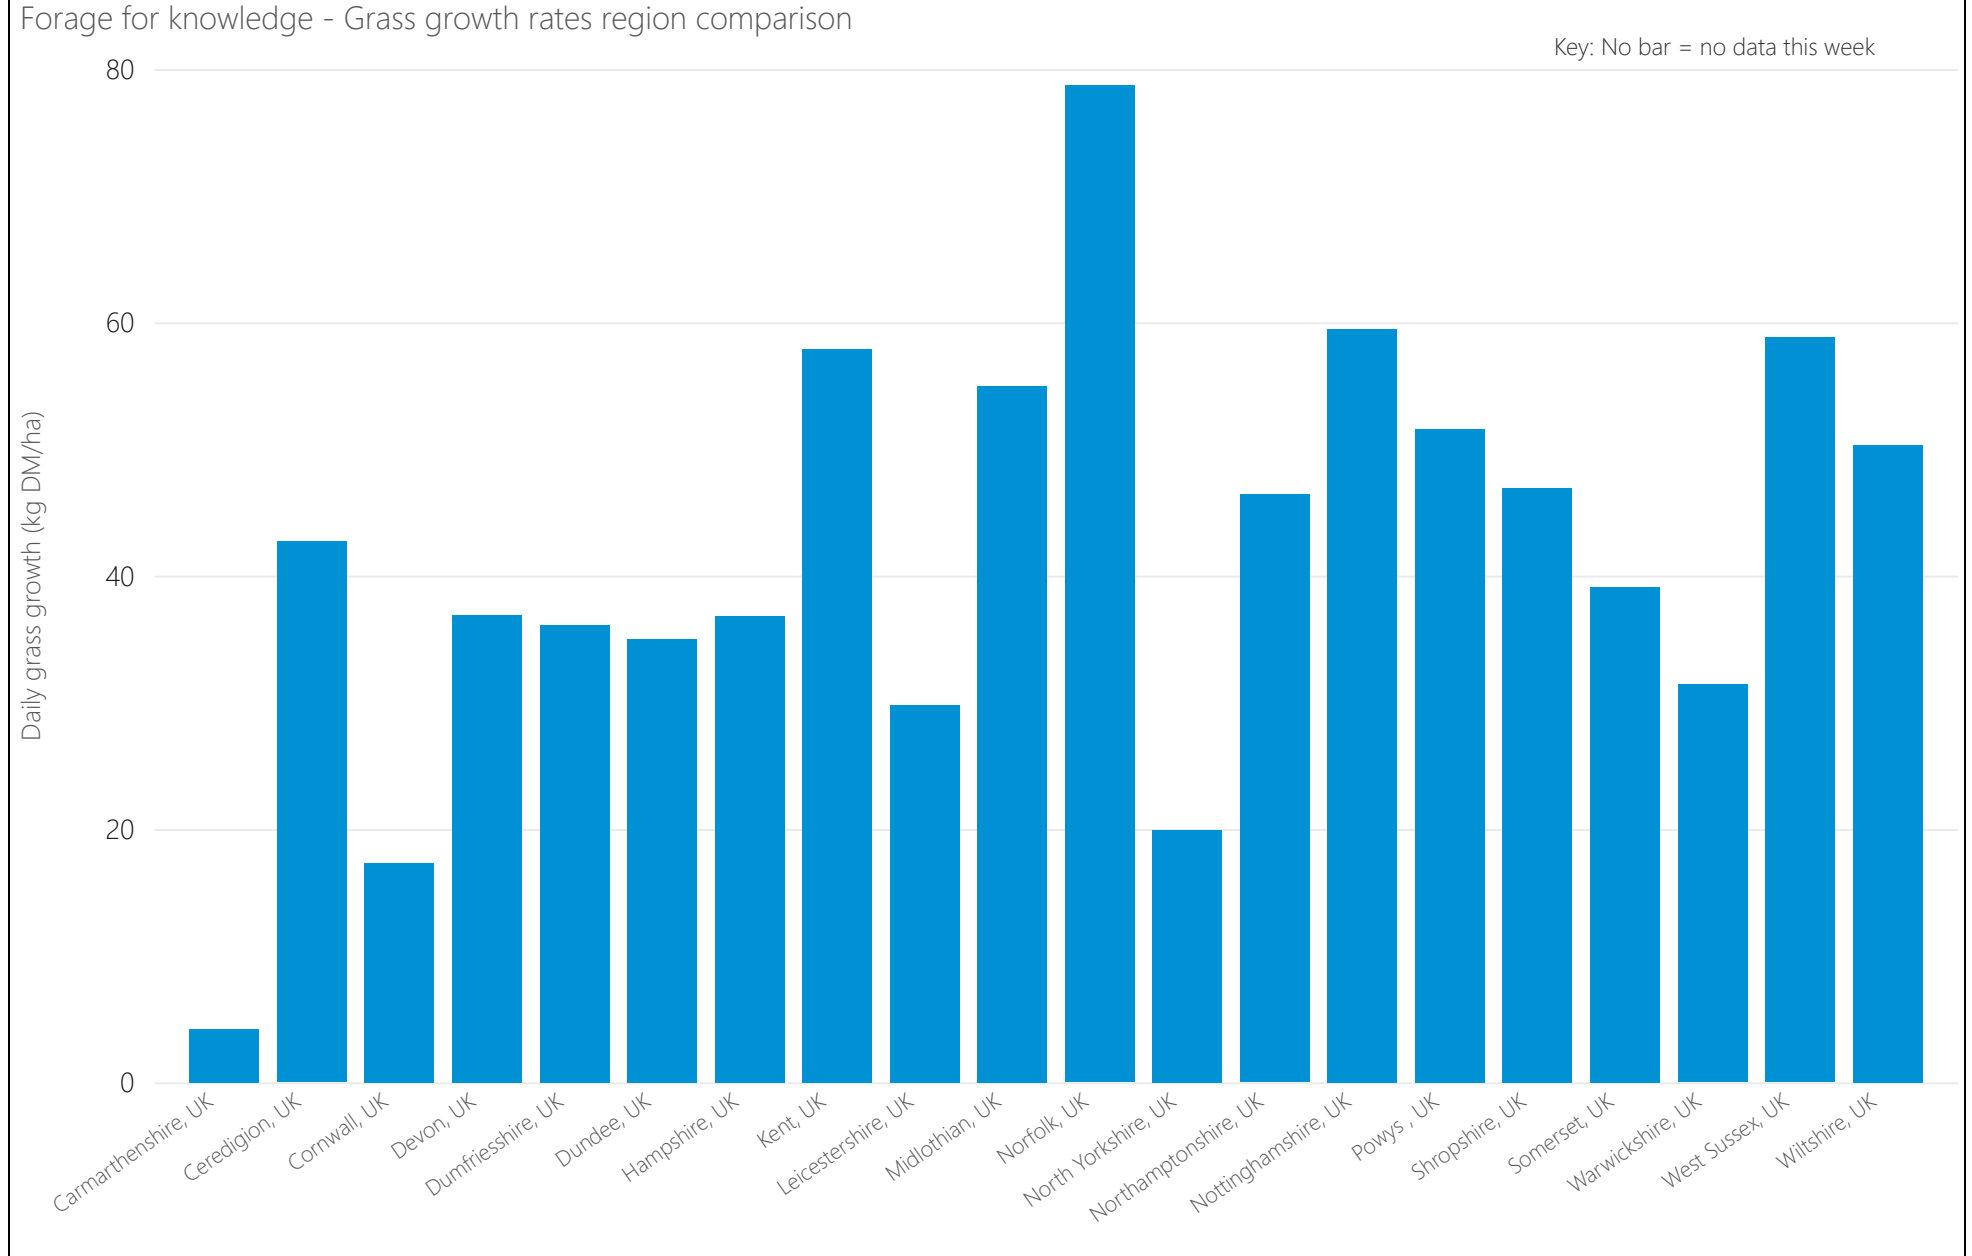

Forage for Knowledge - Region comparison

Data updated: **Apr 25, 2024**

Region

- ☐ Select all
- ☐ Ayrshire, UK
- ☐ Carmarthenshire, UK
- ☐ Ceredigion, UK
- ☐ Cheshire, UK
- ☐ Cornwall, UK
- ☐ Denbighshire, UK
- ☐ Devon, UK
- ☐ Dorset, UK
- ☐ Dumfriesshire, UK
- ☐ ...

Grass growth rate (kg DM/ha)

41.7

Grass dry matter content (%)

20.4

Grass ME content (MJ/kg DM)

12.6

Grass CP content (%)

16.5