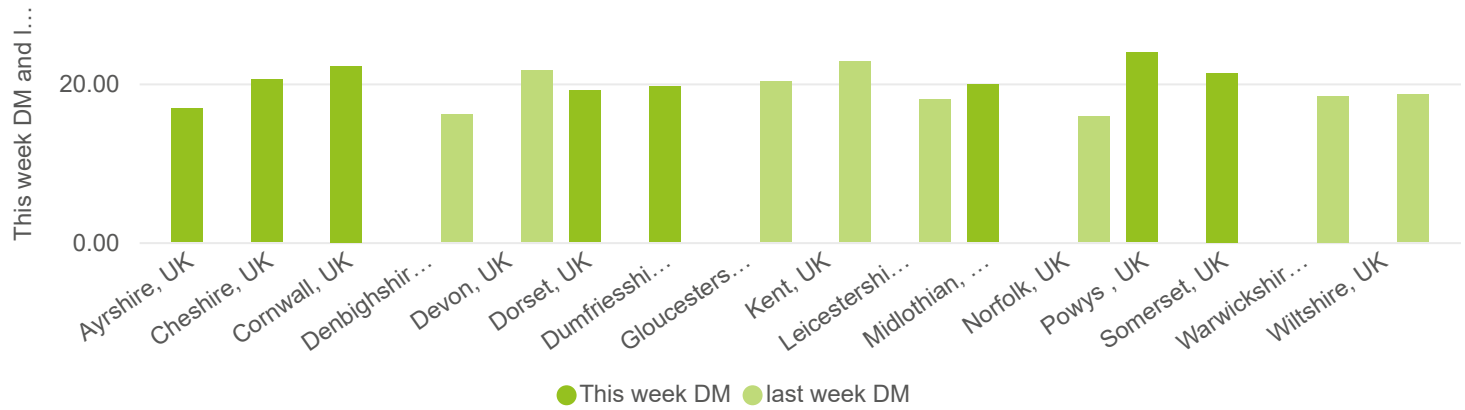

# Forage for Knowledge - Grass quality

Grass dry matter content (%)

20.4

Last week

18.94

This week DM and last week DM by Region

Grass ME content (MJ/kg DM)

12.6