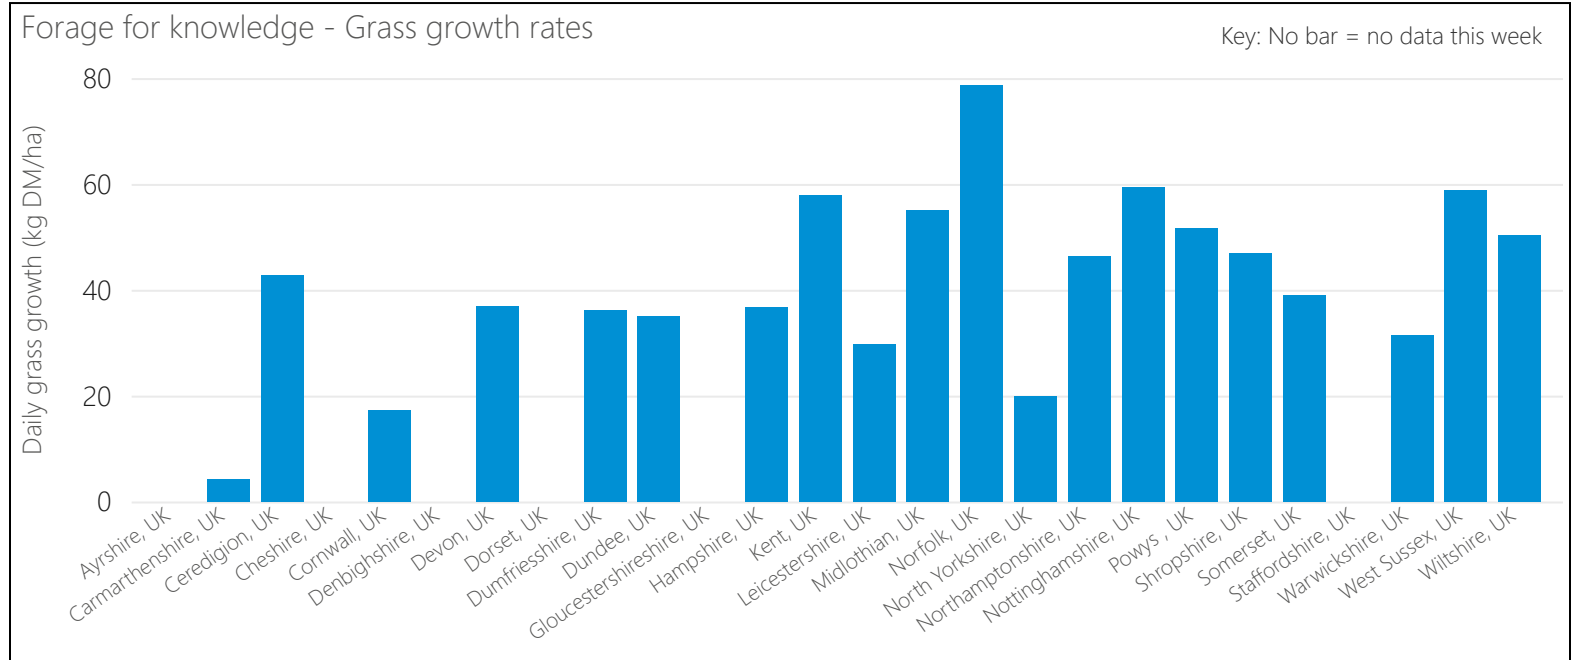

# Forage for Knowledge - Grass growth

Data updated: **Apr 25, 2024**

Region

Grass growth rate (kg DM/ha)

41.7

Grass dry matter content (%)

20.4

Grass ME content (MJ/kg DM)