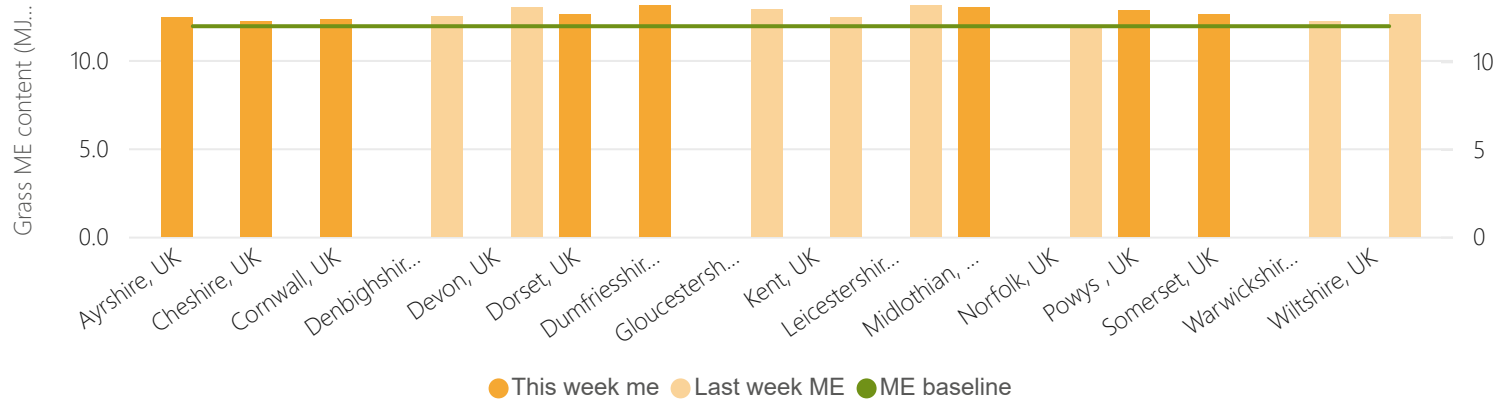

# Forage for Knowledge - Grass quality

Grass dry matter content (%)

20.4

Last week

18.94

This week DM and last week DM by Region

Grass ME content (MJ/kg DM)

12.6

Minimum ME  
12.20

Maximum ME  
13.10

Last week

12.59

Forage for knowledge - Grass ME content

Grass CP content (%)

16.5

Last week