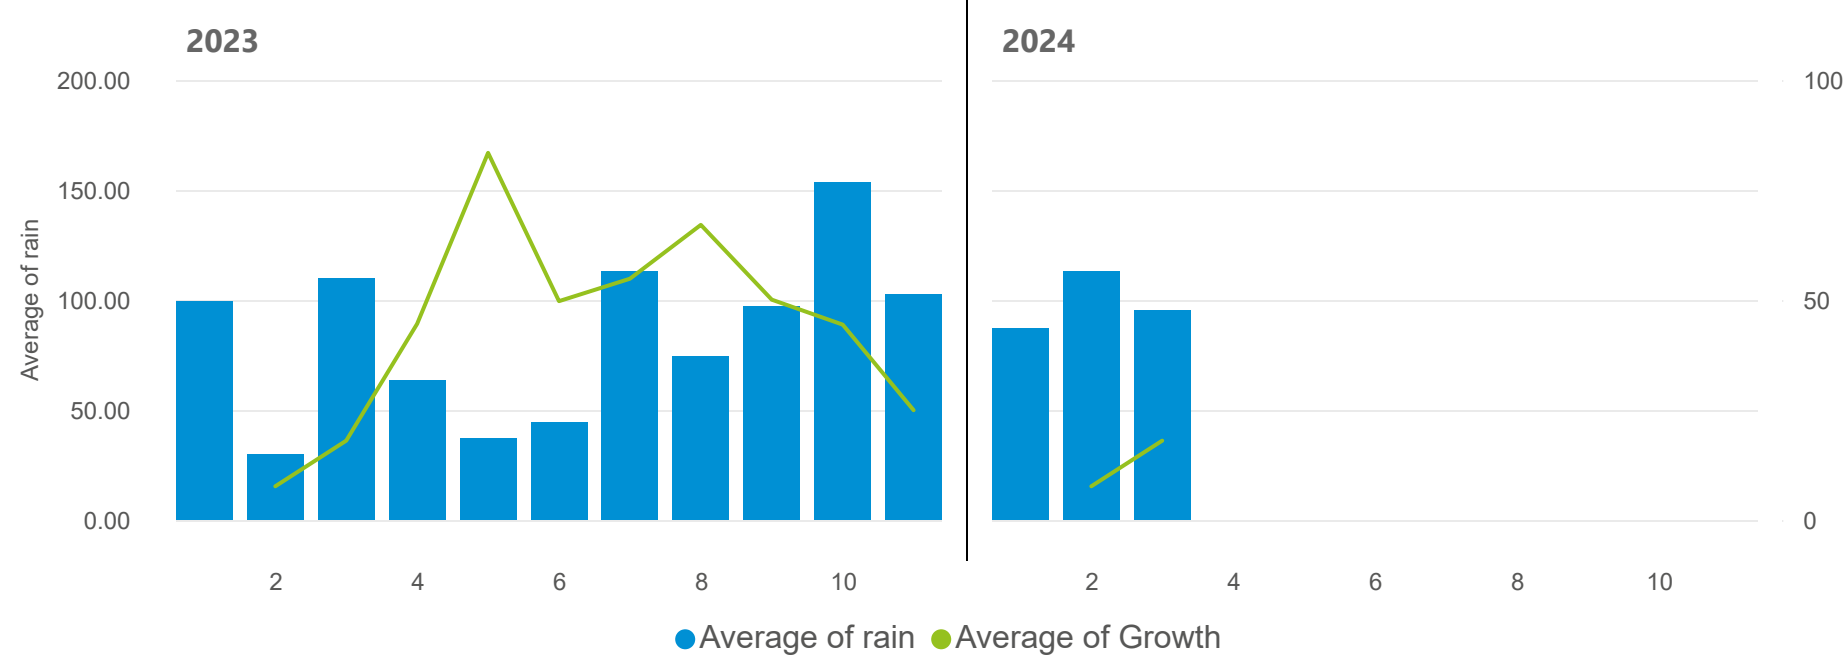

18.88

This week Protein and Last week protein by Region

Data updated:

Apr 25, 2024

# Forage for Knowledge - Weather preview

Data updated: **Apr 25, 2024**

Met office weather stations

Rainfall by month with growth

Average peak temperature with growth