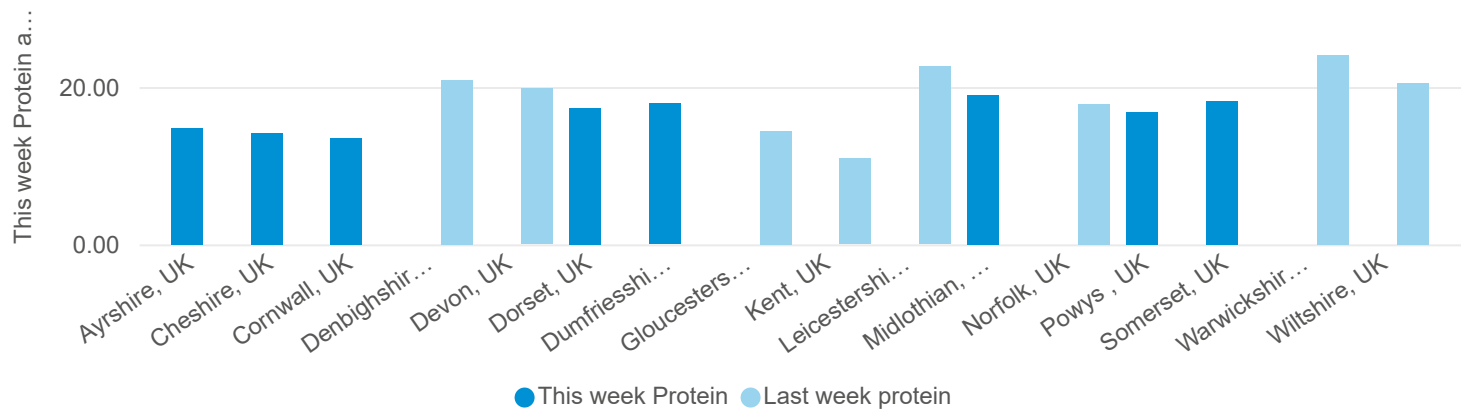

Minimum ME  
12.20

Maximum ME  
13.10

Last week

12.59

Forage for knowledge - Grass ME content

Grass CP content (%)

16.5

Last week

18.88

This week Protein and Last week protein by Region

Data updated:

Apr 25, 2024

# Forage for Knowledge - Weather preview

Data updated: **Apr 25, 2024**

Met office weather stations

Rainfall by month with growth

Average peak temperature with growth