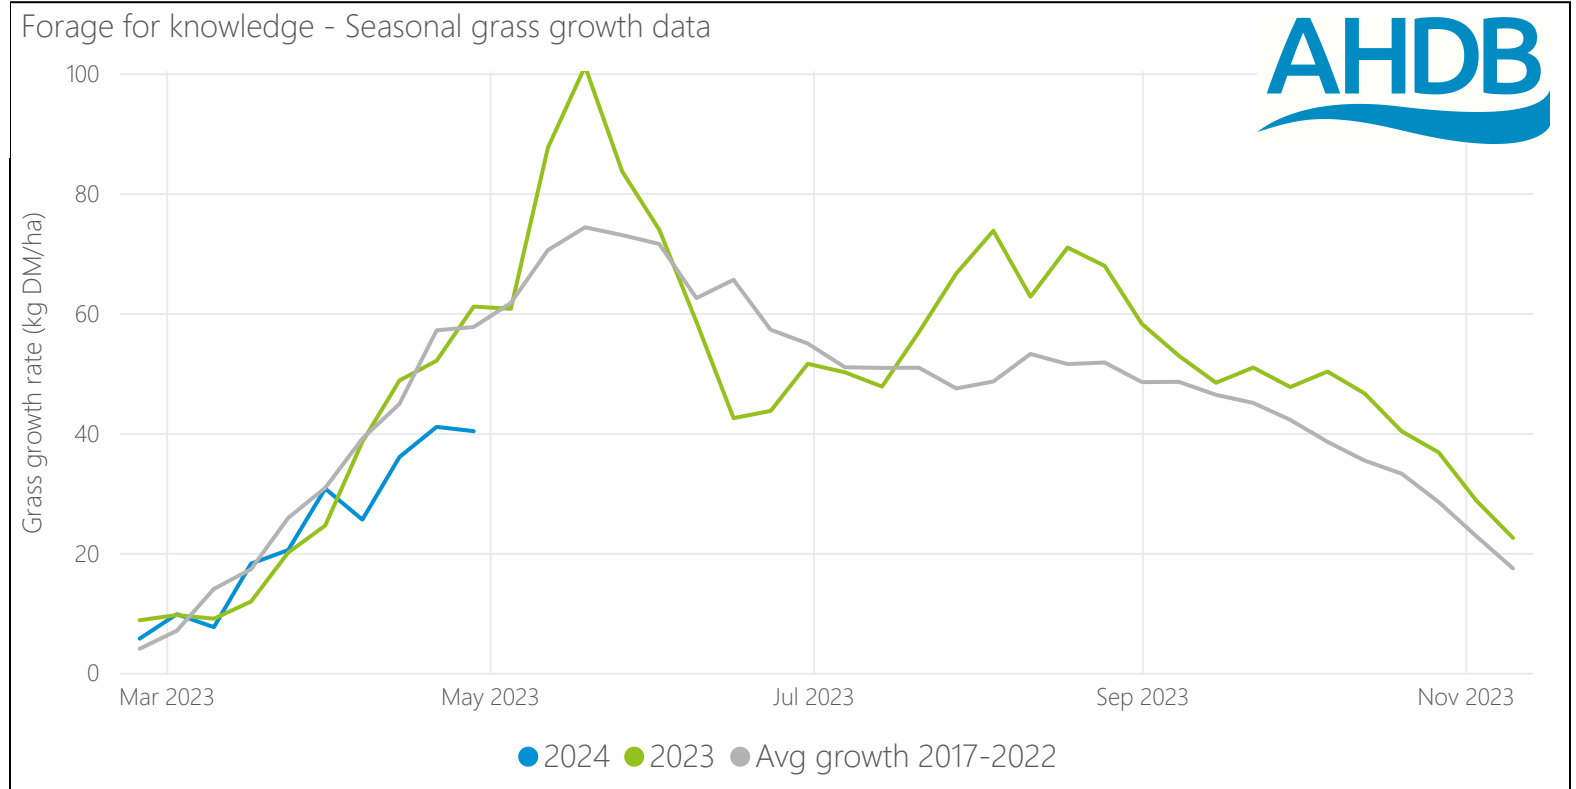

Forage for Knowledge - Grass growth

Data updated: **Apr 25, 2024**

Region

Grass growth rate (kg DM/ha)

41.7

Grass dry matter content (%)

20.4

Grass ME content (MJ/kg DM)

12.6

Grass CP content (%)

16.5