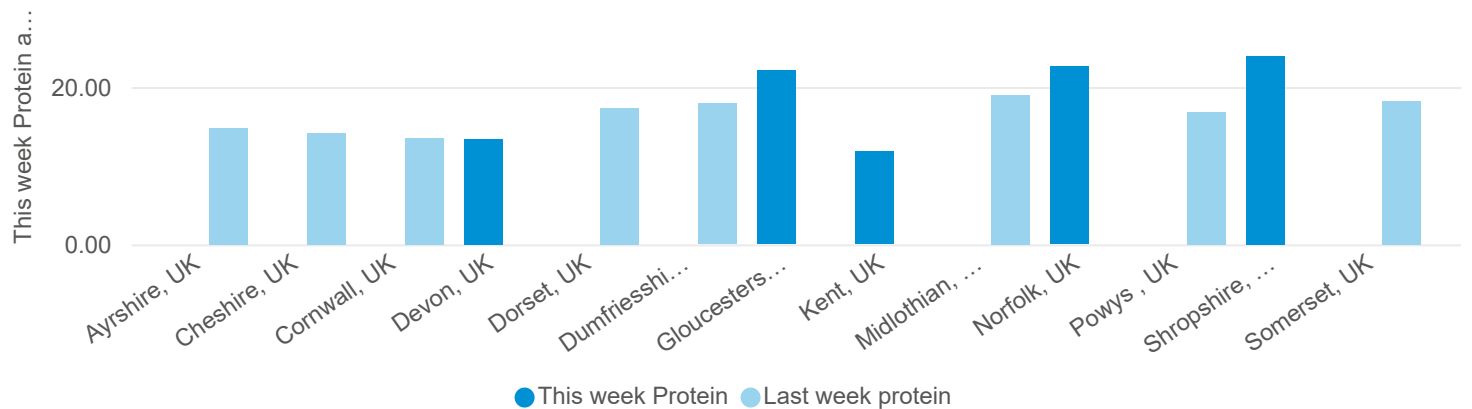

Minimum ME
11.50

Maximum ME
13.20

Last week

12.63

Forage for knowledge - Grass ME content

Grass CP content (%)

18.8

Last week

16.46

This week Protein and Last week protein by Region

Data updated:

May 02, 2024

Forage for Knowledge - Weather preview

Data updated: **May 02, 2024**

Met office weather stations

Rainfall by month with growth