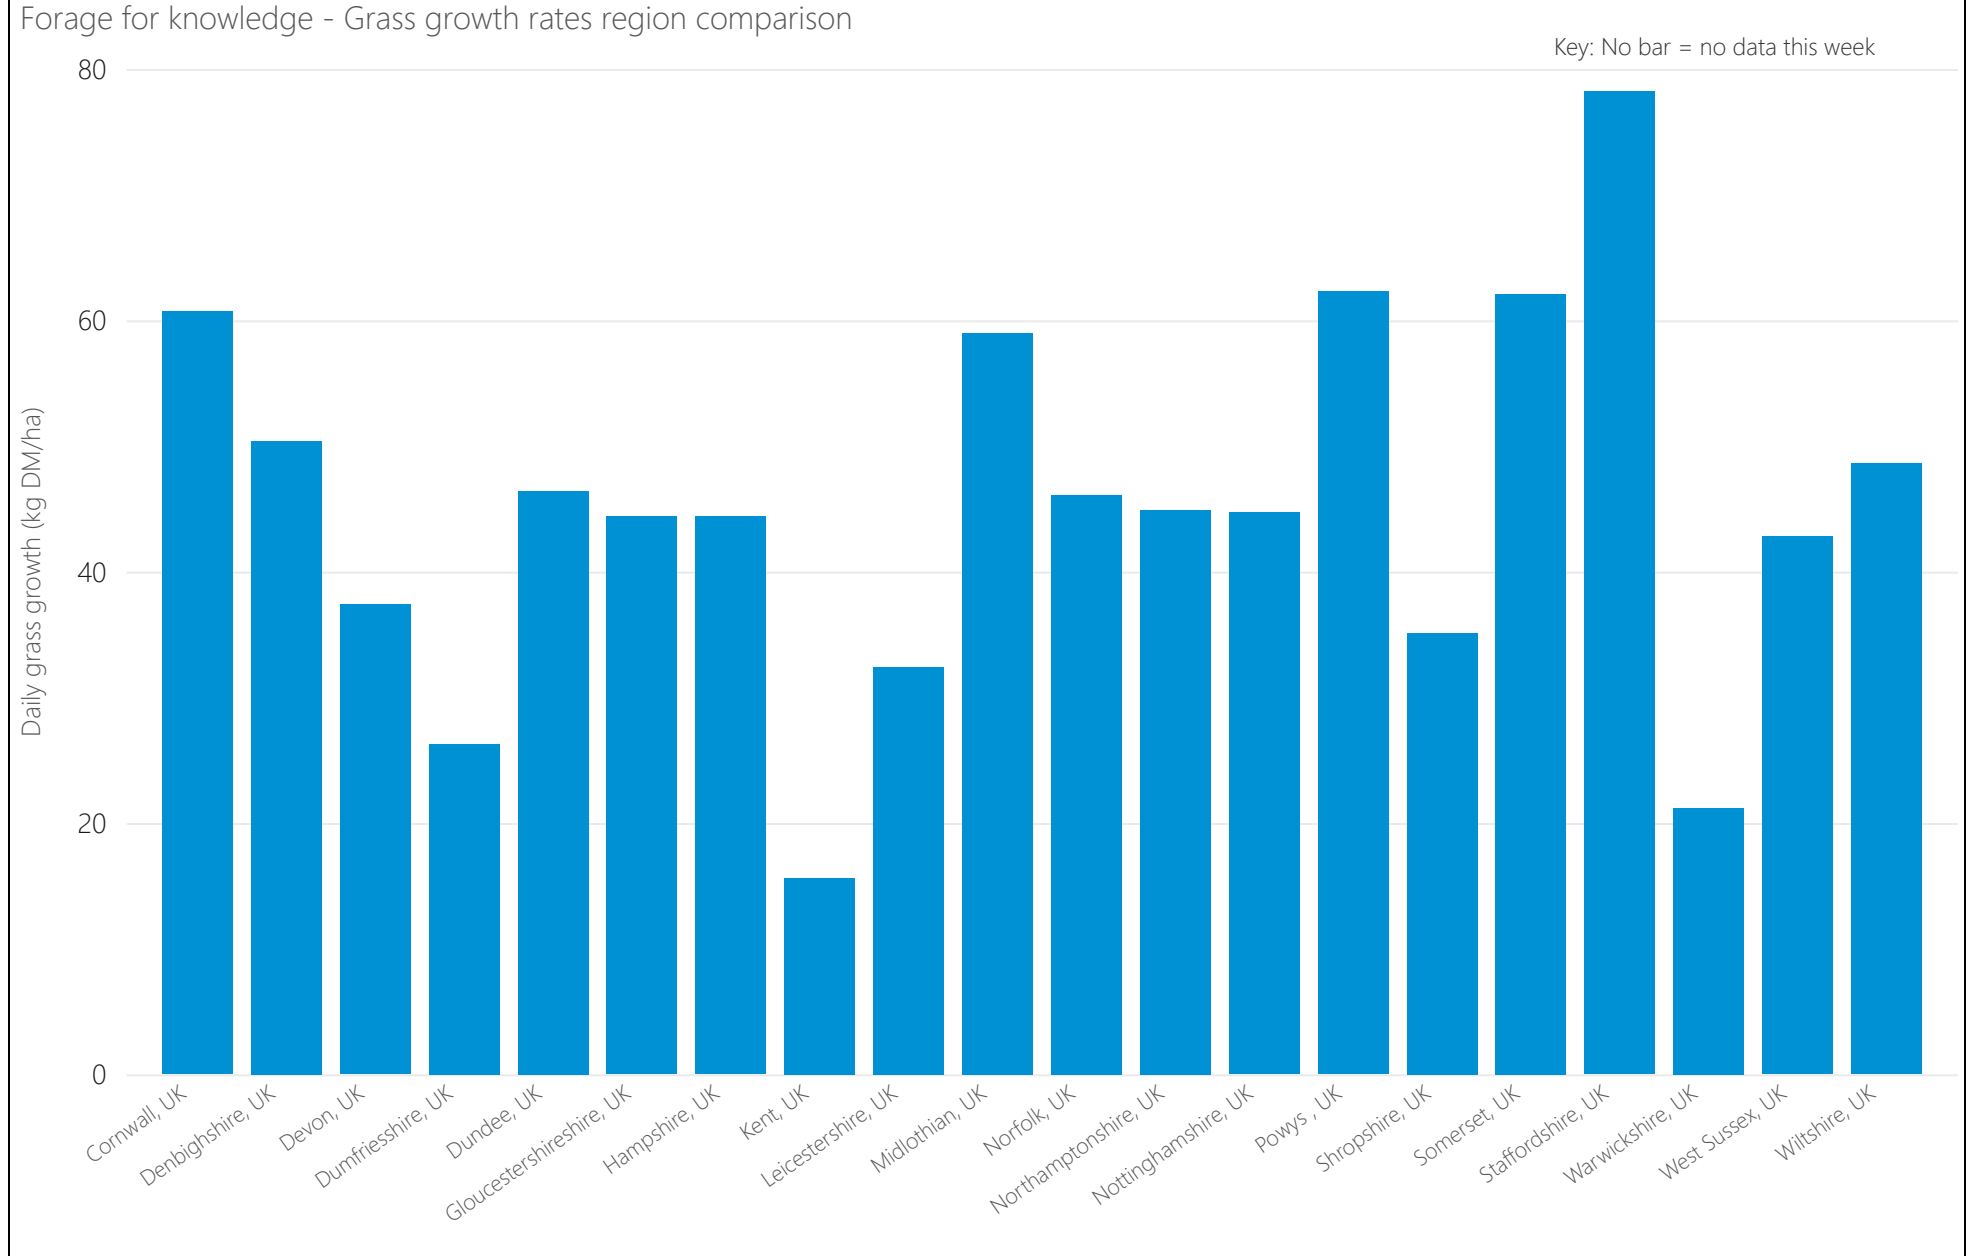

Forage for Knowledge - Region comparison

Data updated: **May 02, 2024**

Region

- ☐ Select all
- ☐ Ayrshire, UK
- ☐ Carmarthenshire, UK
- ☐ Ceredigion, UK
- ☐ Cheshire, UK
- ☐ Cornwall, UK
- ☐ Denbighshire, UK
- ☐ Devon, UK
- ☐ Dorset, UK
- ☐ Dumfriesshire, UK

Grass growth rate (kg DM/ha)

45.2

Grass dry matter content (%)

21.5

Grass ME content (MJ/kg DM)

12.4

Grass CP content (%)

18.8