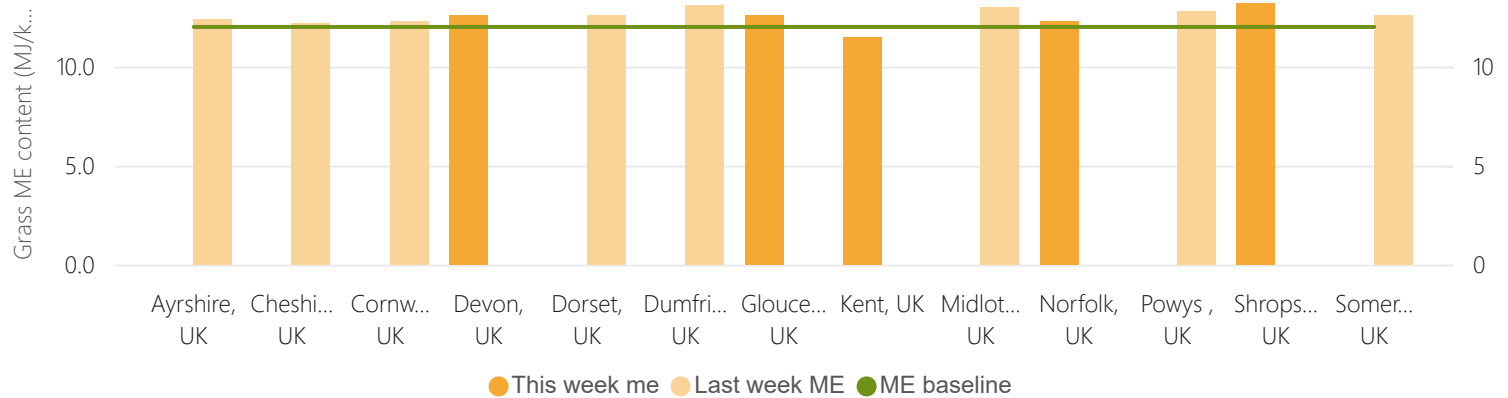

Forage for Knowledge - Grass quality

Grass dry matter content (%)

21.5

Last week

20.41

This week DM and last week DM by Region

Grass ME content (MJ/kg DM)

12.4

Minimum ME
11.50

Maximum ME
13.20

Last week

12.63

Forage for knowledge - Grass ME content

Grass CP content (%)

18.8

Last week

16.46

This week Protein and Last week protein by Region

Data updated:

May 02, 2024

Forage for Knowledge - Weather preview

Data updated: **May 02, 2024**

Met office weather stations

Rainfall by month with growth