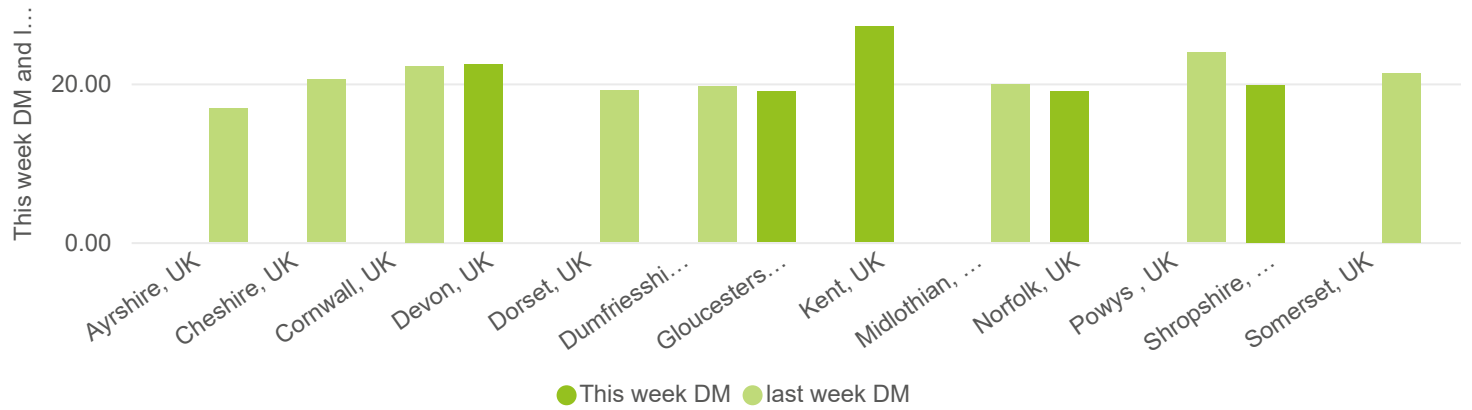

Forage for Knowledge - Grass quality

Grass dry matter content (%)

21.5

Last week

20.41

This week DM and last week DM by Region

Grass ME content (MJ/kg DM)

12.4

Minimum ME
11.50

Maximum ME
13.20

Last week

12.63

Forage for knowledge - Grass ME content

Grass CP content (%)

18.8

Last week

16.46

This week Protein and Last week protein by Region

Data updated:

May 02, 2024

Forage for Knowledge - Weather preview

Data updated: **May 02, 2024**

Met office weather stations

Rainfall by month with growth