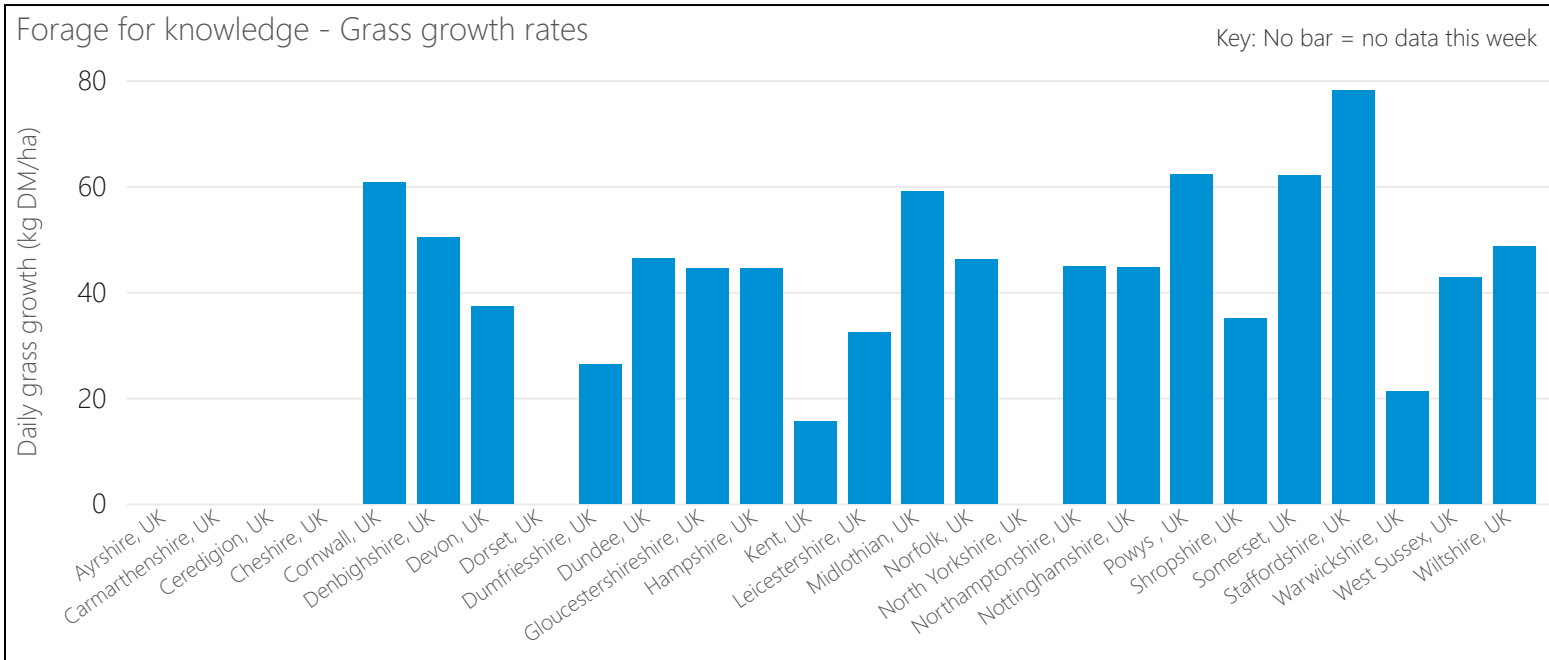

Forage for Knowledge - Grass growth

Data updated: May 02, 2024

Region

All

Grass growth rate (kg DM/ha)

45.2

Grass dry matter content (%)

21.5

Grass ME content (MJ/kg DM)

12.4

Grass CP content (%)

18.8

Forage for Knowledge - Region comparison

Data updated: **May 02, 2024**

Region

- Select all
- Ayrshire, UK
- Carmarthenshire, UK
- Ceredigion, UK
- Cheshire, UK
- Cornwall, UK
- Denbighshire, UK
- Devon, UK
- Dorset, UK
- Dumfriesshire, UK