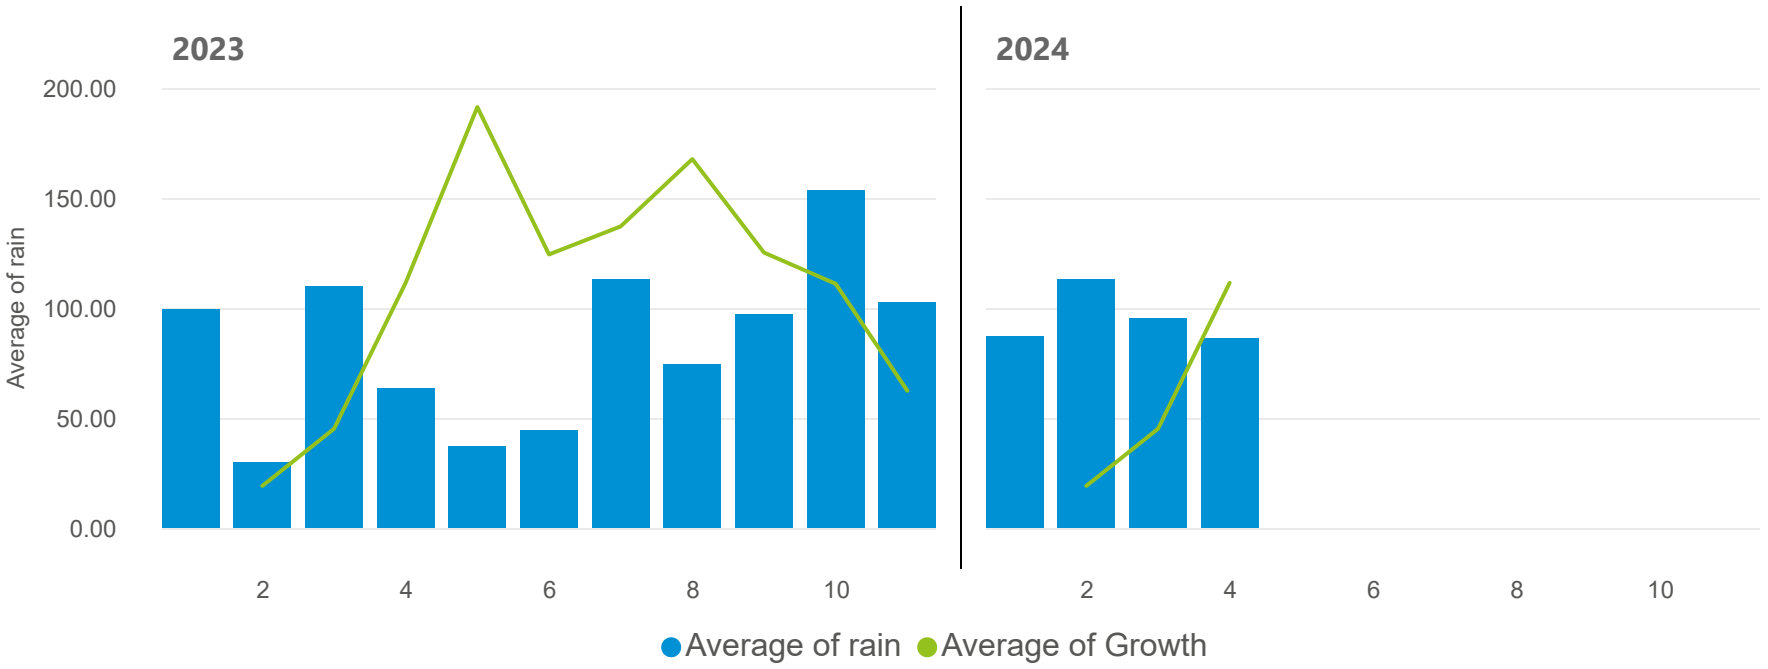

16.46

This week Protein and Last week protein by Region

Data updated:

May 02, 2024

Forage for Knowledge - Weather preview

Data updated: **May 02, 2024**

Met office weather stations

Rainfall by month with growth

Average peak temperature with growth