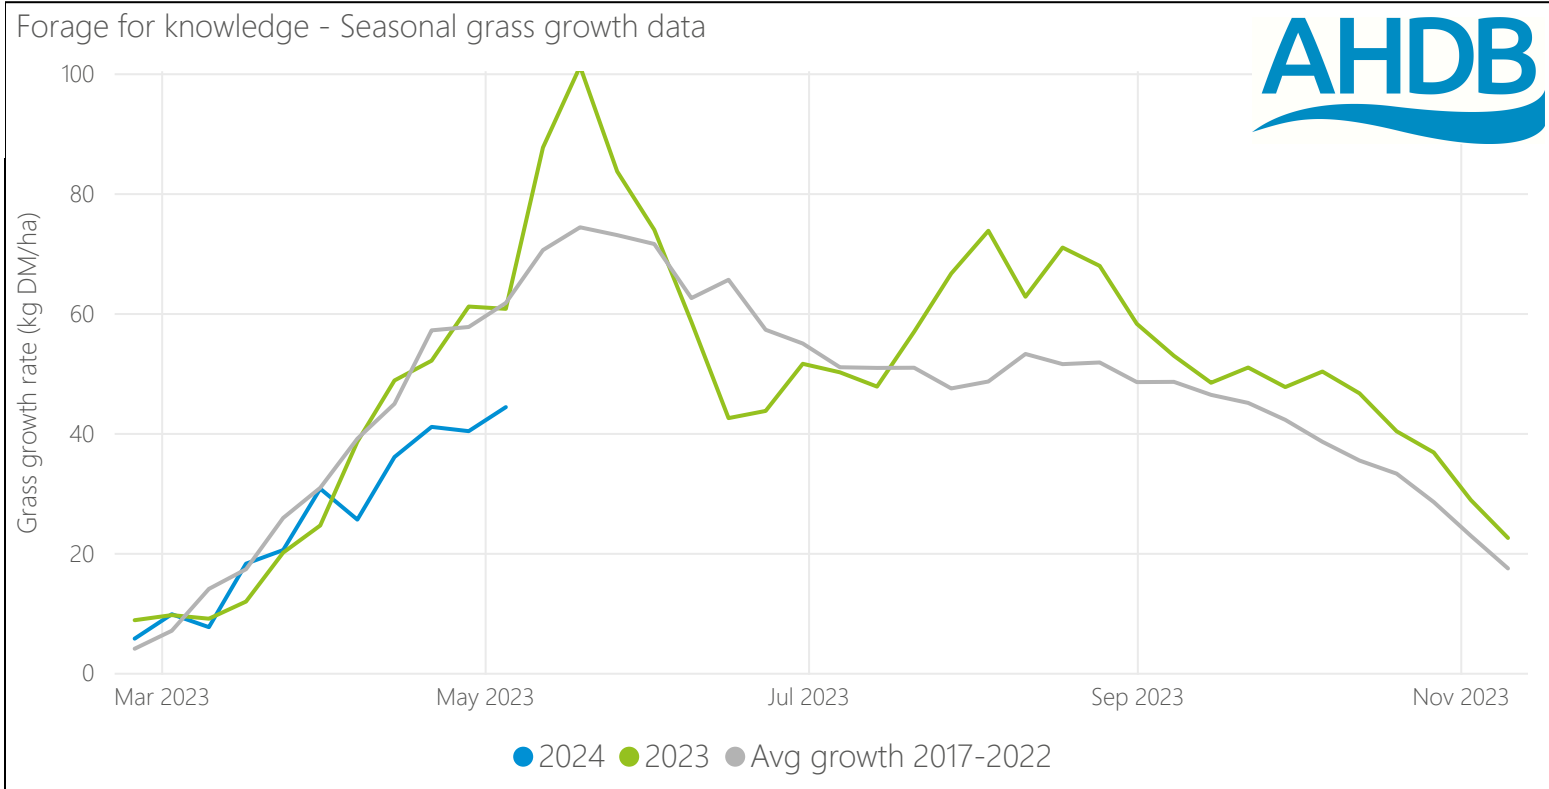

Forage for Knowledge - Grass growth

Data updated: May 02, 2024

Region

All

Grass growth rate (kg DM/ha)

45.2

Grass dry matter content (%)

21.5

Grass ME content (MJ/kg DM)

12.4

Grass CP content (%)

18.8