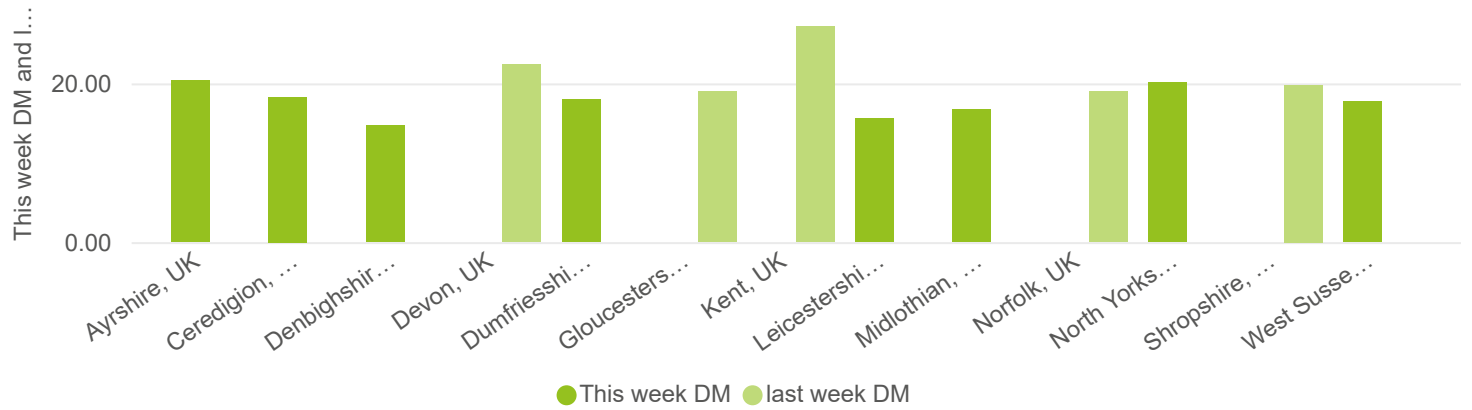

# Forage for Knowledge - Grass quality

Grass dry matter content (%)

17.7

Last week

21.48

This week DM and last week DM by Region

Grass ME content (MJ/kg DM)

12.4