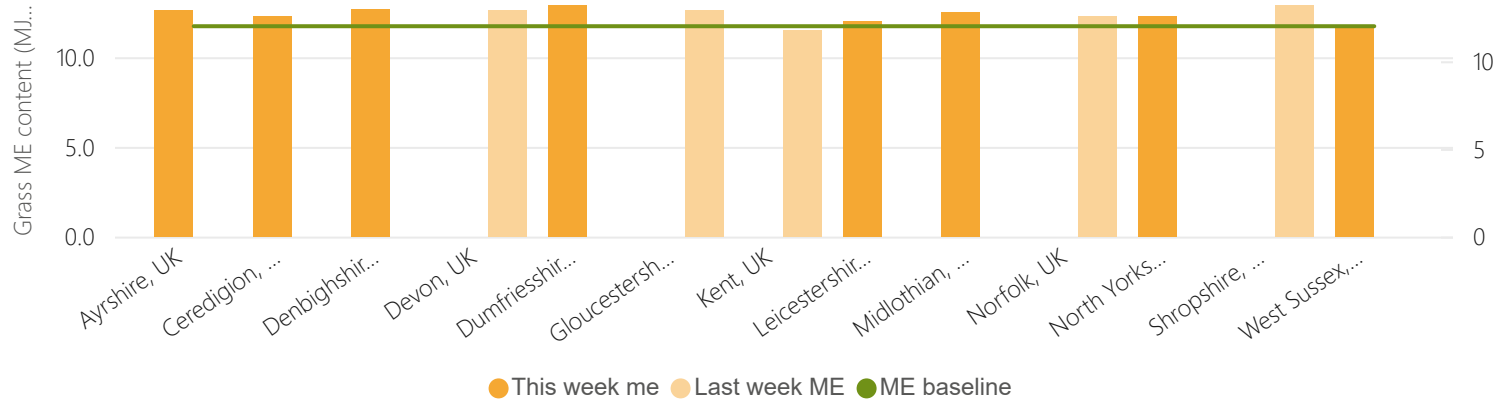

# Forage for Knowledge - Grass quality

Grass dry matter content (%)

17.7

Last week

21.48

This week DM and last week DM by Region

Grass ME content (MJ/kg DM)

12.4

Minimum ME  
11.70

Maximum ME  
12.90

Last week

12.44

Forage for knowledge - Grass ME content

Grass CP content (%)

20.9

Last week