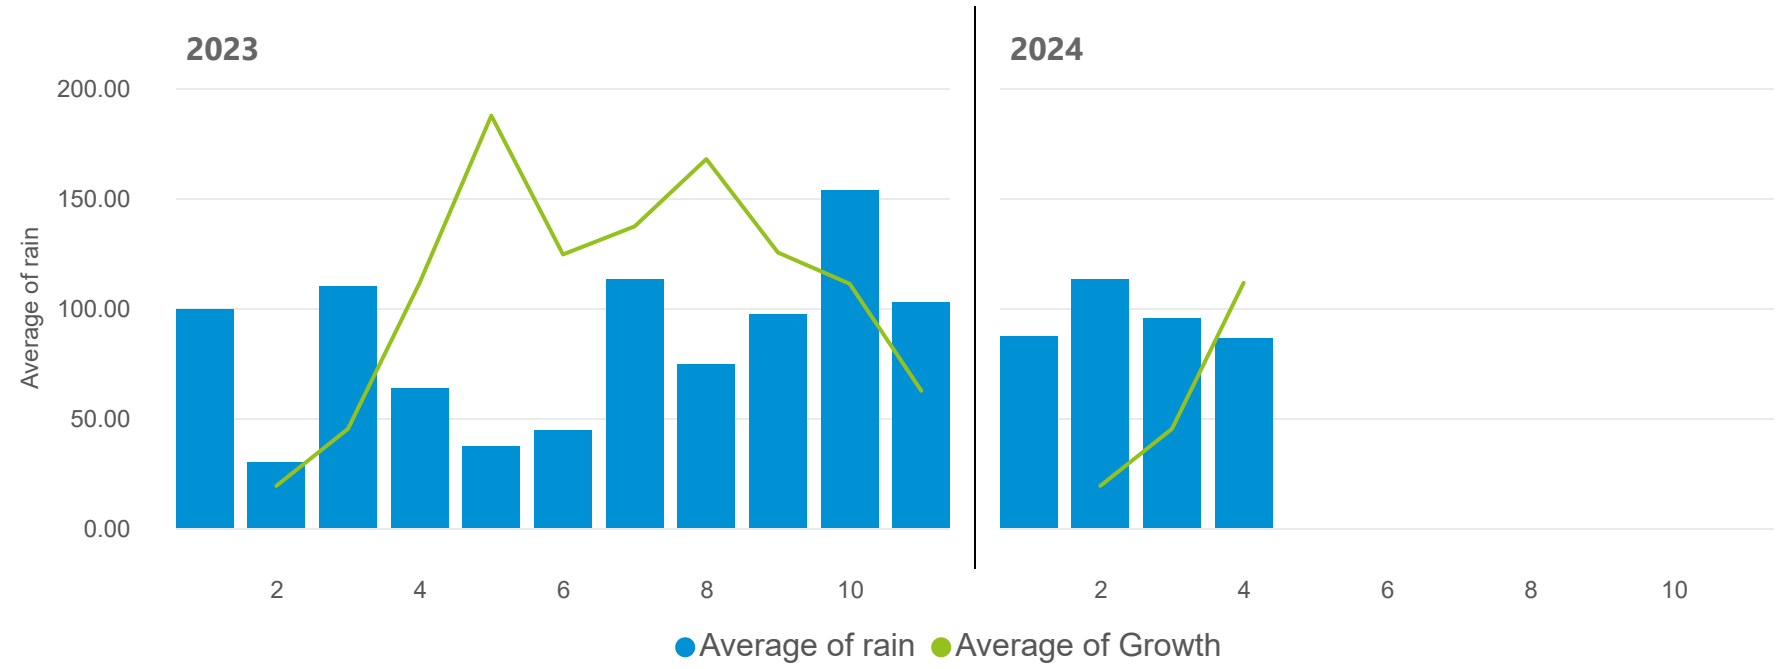

18.76

This week Protein and Last week protein by Region

Data updated:

May 09, 2024

# Forage for Knowledge - Weather preview

Data updated: **May 09, 2024**

Met office weather stations

Rainfall by month with growth

Average peak temperature with growth