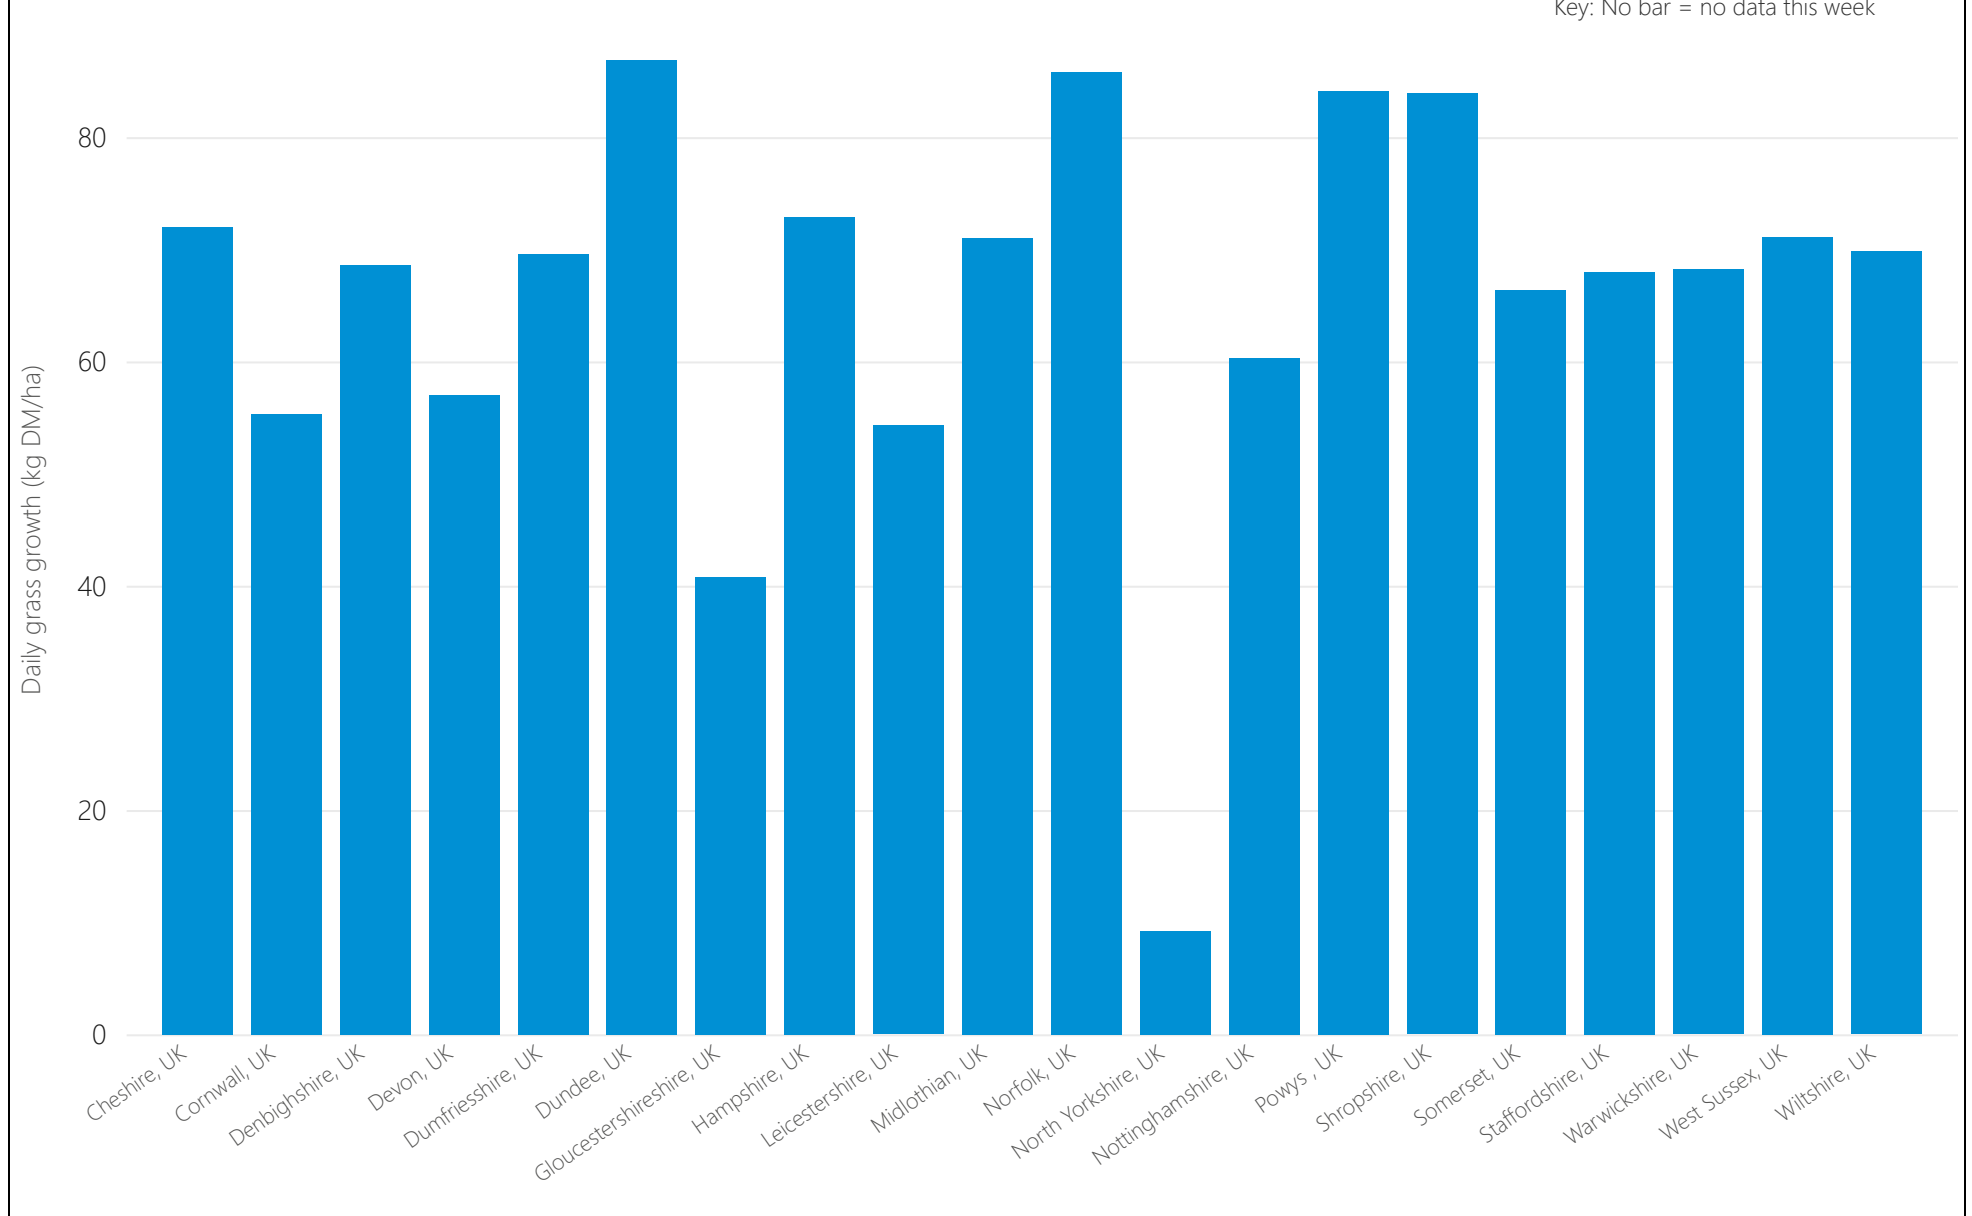

Key: No bar = no data this week