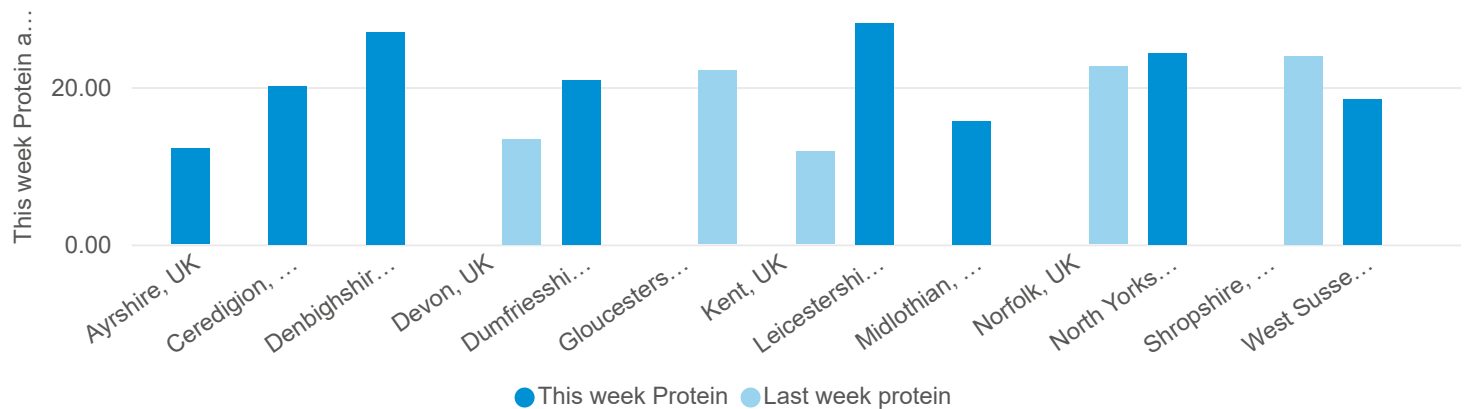

Minimum ME  
11.70

Maximum ME  
12.90

Last week

12.44

Forage for knowledge - Grass ME content

Grass CP content (%)

20.9

Last week

18.76

This week Protein and Last week protein by Region

Data updated:

May 09, 2024

# Forage for Knowledge - Weather preview

Data updated: **May 09, 2024**

Met office weather stations

Rainfall by month with growth

Average peak temperature with growth