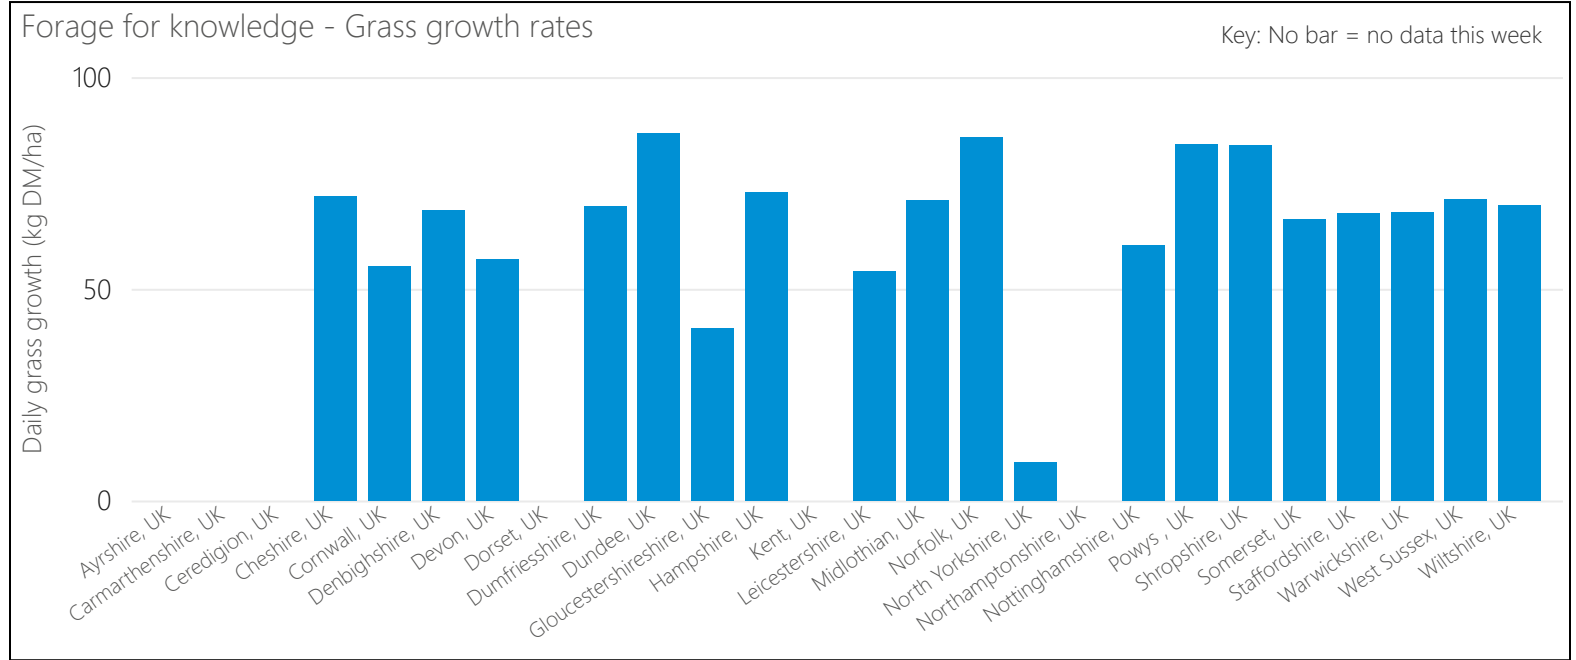

# Forage for Knowledge - Grass growth

Data updated: **May 09, 2024**

Region

All

Grass growth rate (kg DM/ha)

65.8

Grass dry matter content (%)

17.7

### Forage for knowledge - Seasonal grass growth data