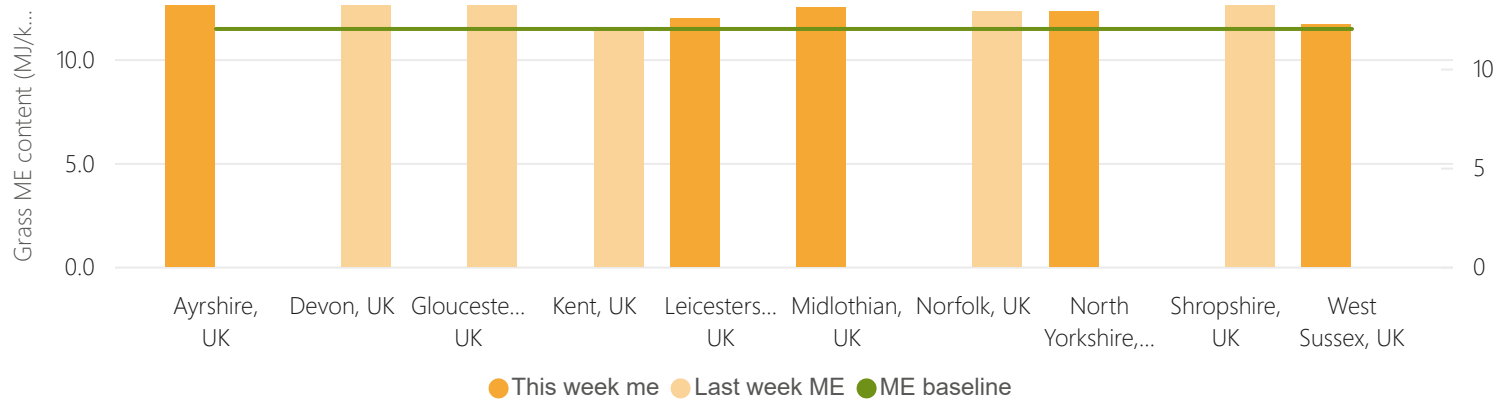

Forage for knowledge - Grass ME content

Grass CP content (%)

19.8

Last week

18.76