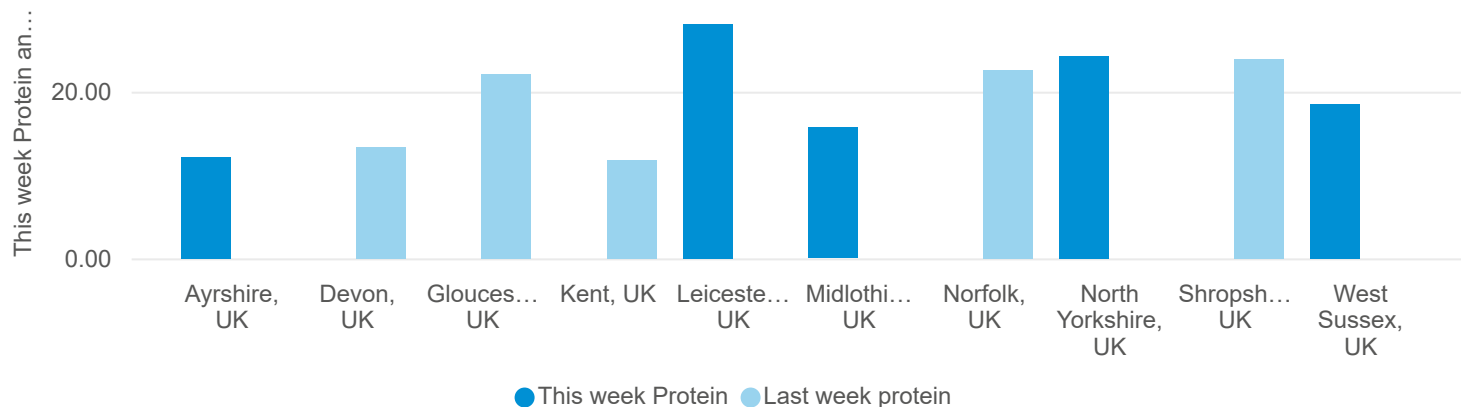

19.8

Last week

18.76

This week Protein and Last week protein by Region

Data updated:

May 09, 2024

Forage for Knowledge - Weather preview

Data updated: **May 09, 2024**