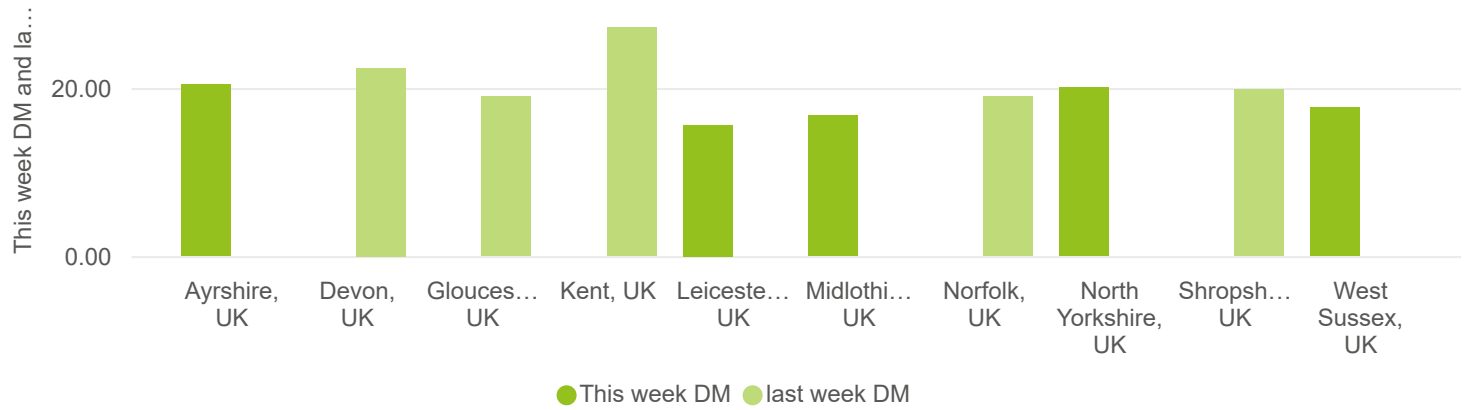

Forage for knowledge - Grass growth rates region comparison

Key: No bar = no data this week

Forage for Knowledge - Grass quality

Grass dry matter content (%)

18.1

Last week

21.48

This week DM and last week DM by Region

19.8

Last week

18.76

This week Protein and Last week protein by Region

Data updated:

May 09, 2024

Forage for Knowledge - Weather preview

Data updated: **May 09, 2024**