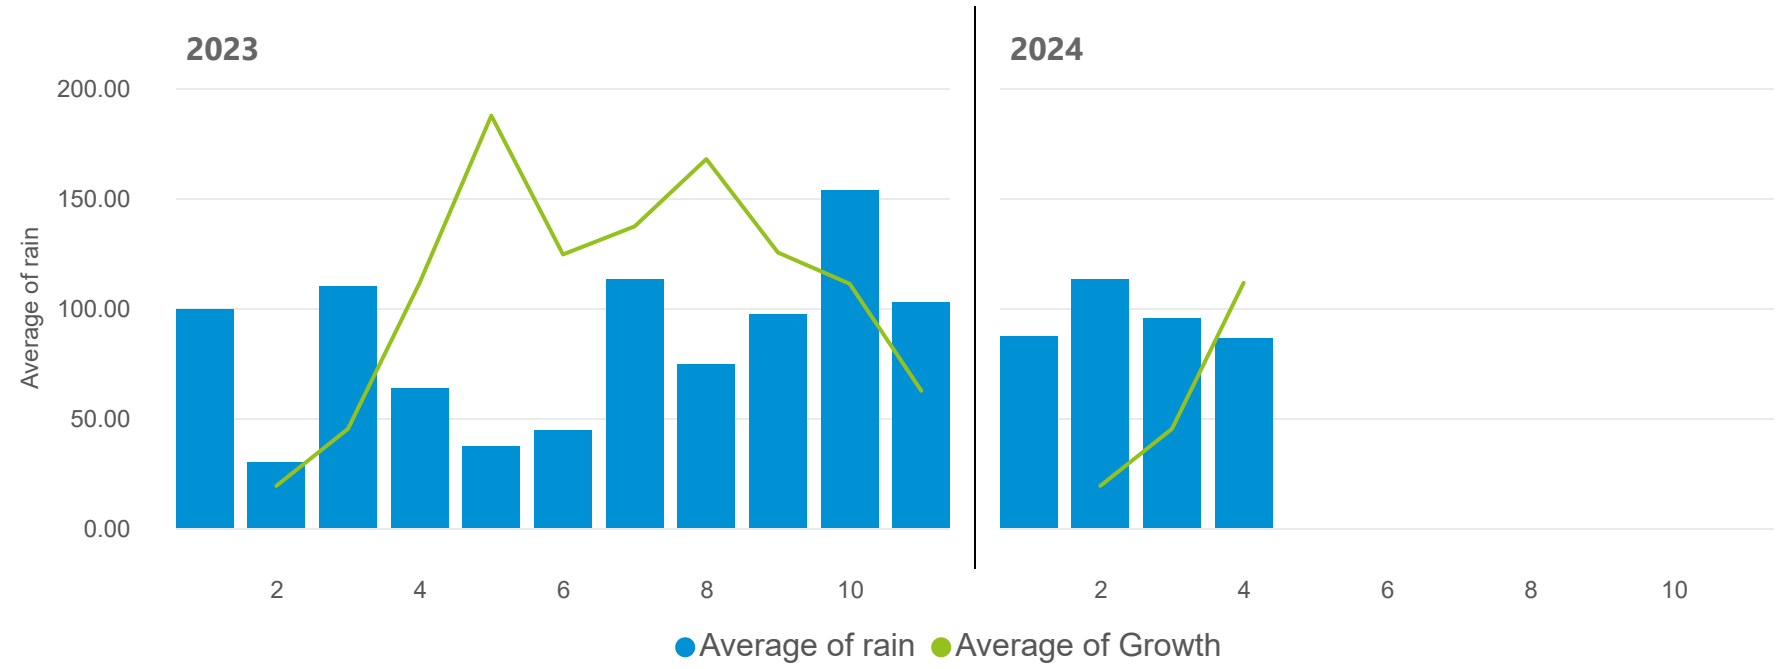

19.8

Last week

18.76

This week Protein and Last week protein by Region

Data updated:

May 09, 2024

Forage for Knowledge - Weather preview

Data updated: **May 09, 2024**

Met office weather stations

Rainfall by month with growth

Average peak temperature with growth