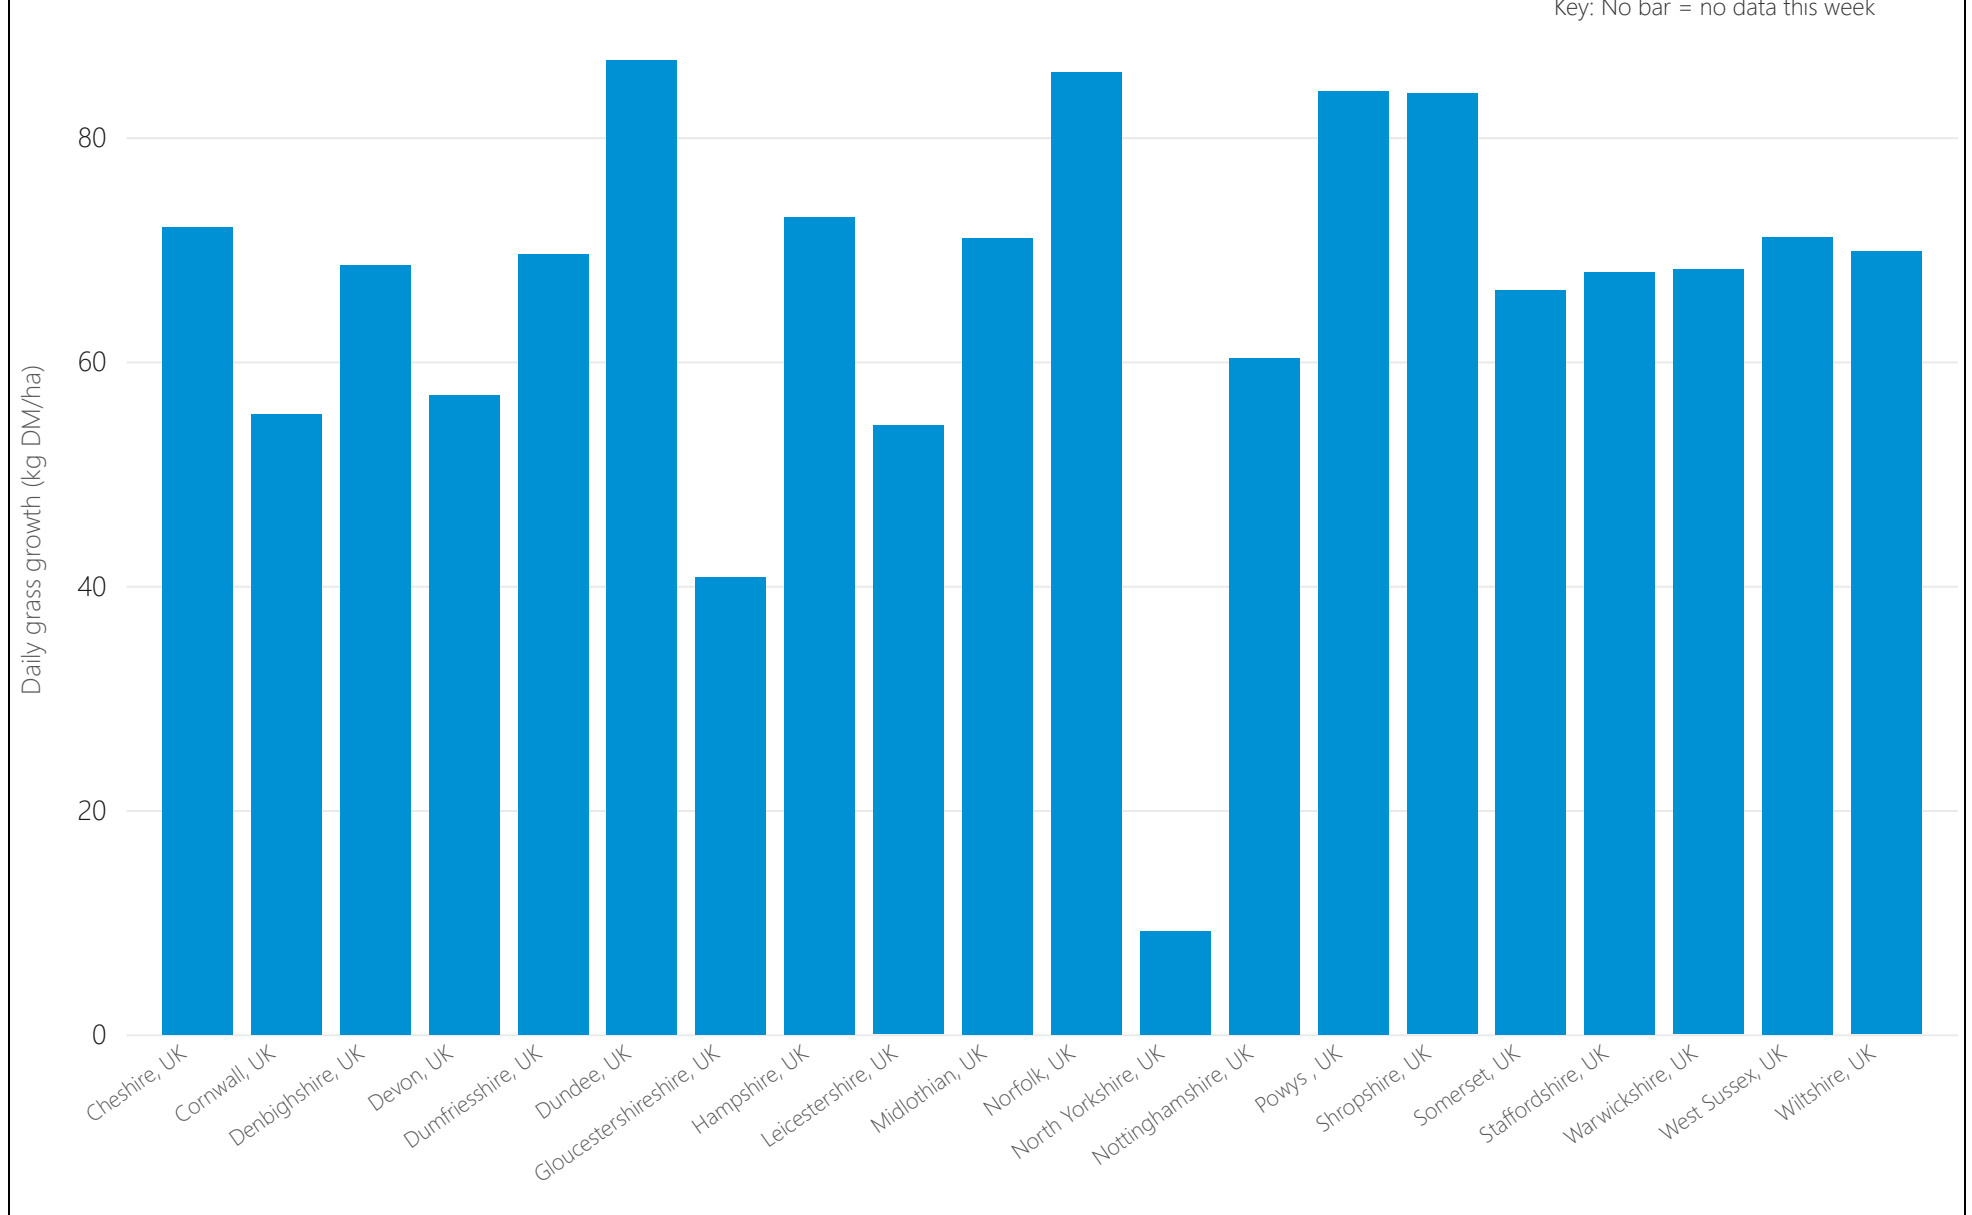

Forage for knowledge - Grass growth rates region comparison

Key: No bar = no data this week

Forage for Knowledge - Grass quality

Grass dry matter content (%)

18.1

Last week

21.48

This week DM and last week DM by Region

19.8

Last week

18.76

This week Protein and Last week protein by Region

Data updated:

May 09, 2024

Forage for Knowledge - Weather preview

Data updated: **May 09, 2024**