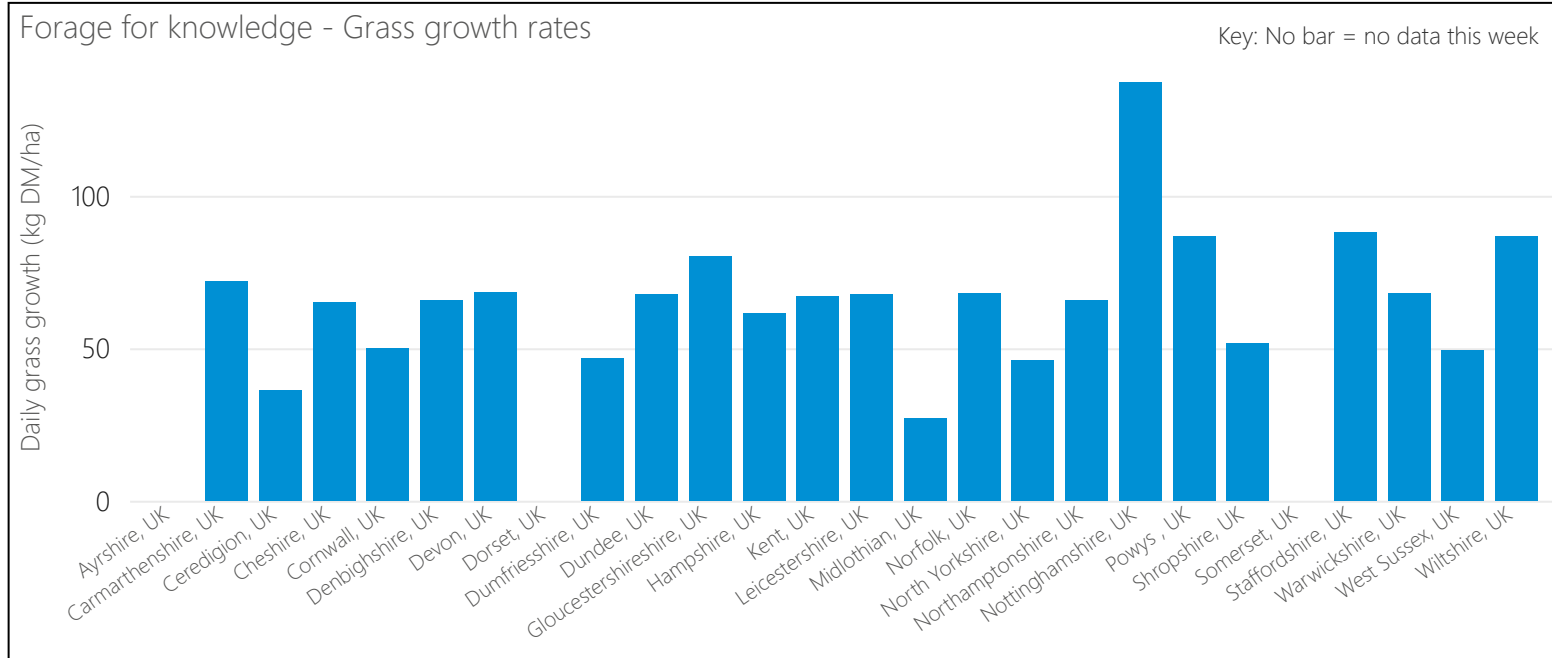

# Forage for Knowledge - Grass growth

Data updated: Jul 04, 2024

Region

Grass growth rate (kg DM/ha)

66.2

Grass dry matter content (%)

21.2

Grass ME content (MJ/kg DM)