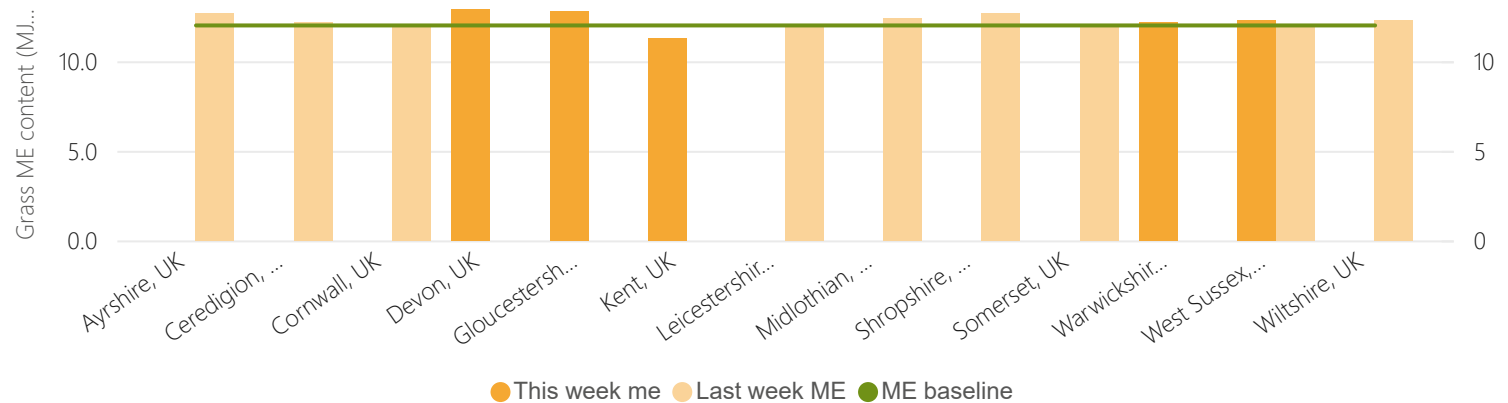

# Forage for Knowledge - Region comparison

Data updated: Jul 04, 2024

- Region
- Select all
  - Ayrshire, UK
  - Carmarthenshire, UK
  - Ceredigion, UK
  - Cheshire, UK
  - Cornwall, UK
  - Denbighshire, UK
  - Devon, UK
  - Dorset, UK
  - Dumfriesshire, UK

# Forage for Knowledge - Grass quality

Grass dry matter content (%)

21.2

Last week

19.26

This week DM and last week DM by Region

Grass ME content (MJ/kg DM)

12.3

Minimum ME  
11.30

Maximum ME  
12.90

Last week

12.26

Forage for knowledge - Grass ME content

Grass CP content (%)

14.3

Last week