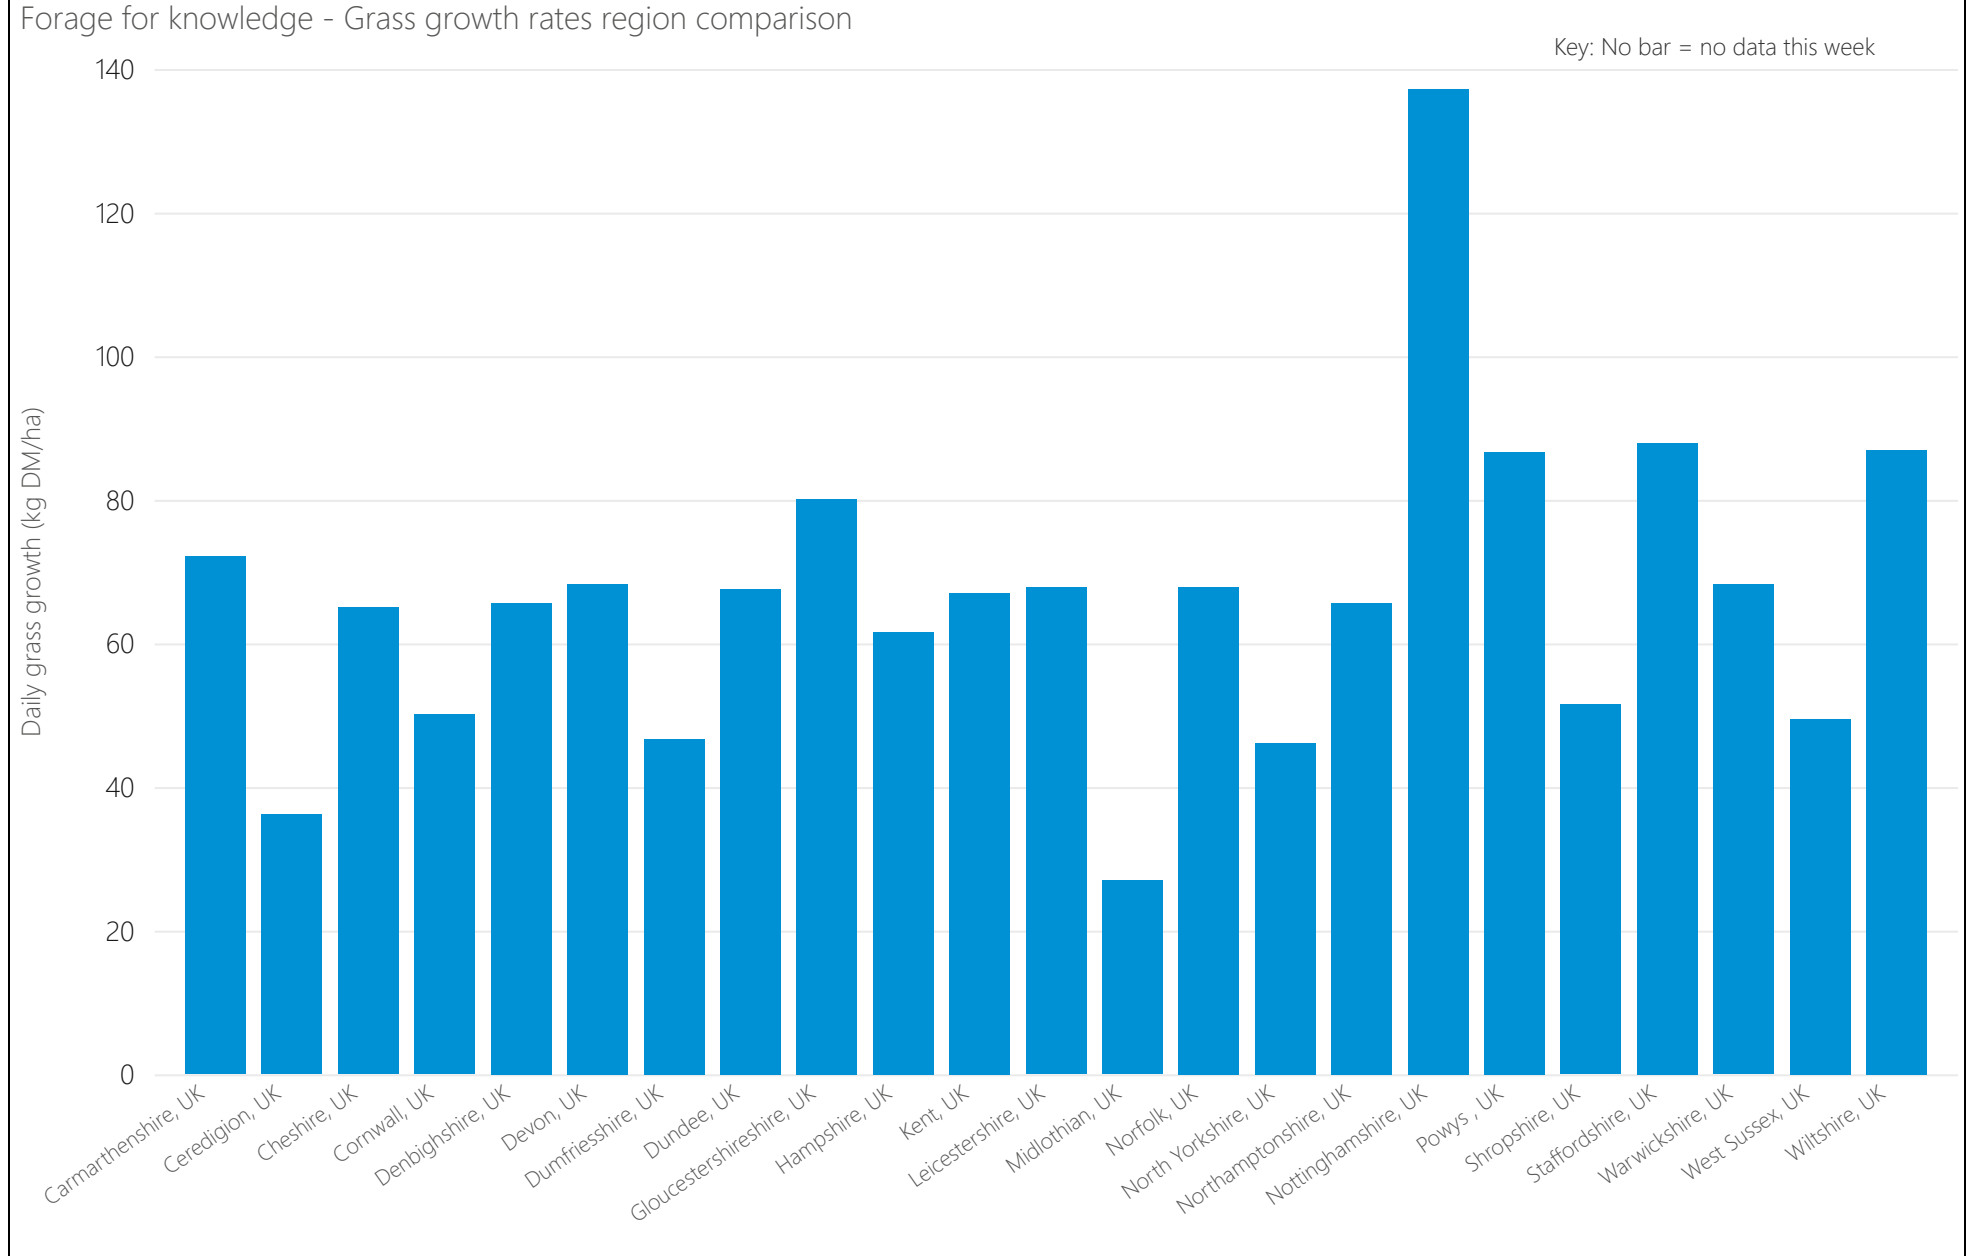

Forage for Knowledge - Region comparison

Data updated: Jul 04, 2024

1. Region
2. ☐ Select all
   - ☐ Ayrshire, UK
   - ☐ Carmarthenshire, UK
   - ☐ Ceredigion, UK
   - ☐ Cheshire, UK
   - ☐ Cornwall, UK
   - ☐ Denbighshire, UK
   - ☐ Devon, UK
   - ☐ Dorset, UK
   - ☐ Dumfriesshire, UK

Grass growth rate (kg DM/ha)

66.2

Grass dry matter content (%)

21.2

Grass ME content (MJ/kg DM)

12.3

Grass CP content (%)

14.3