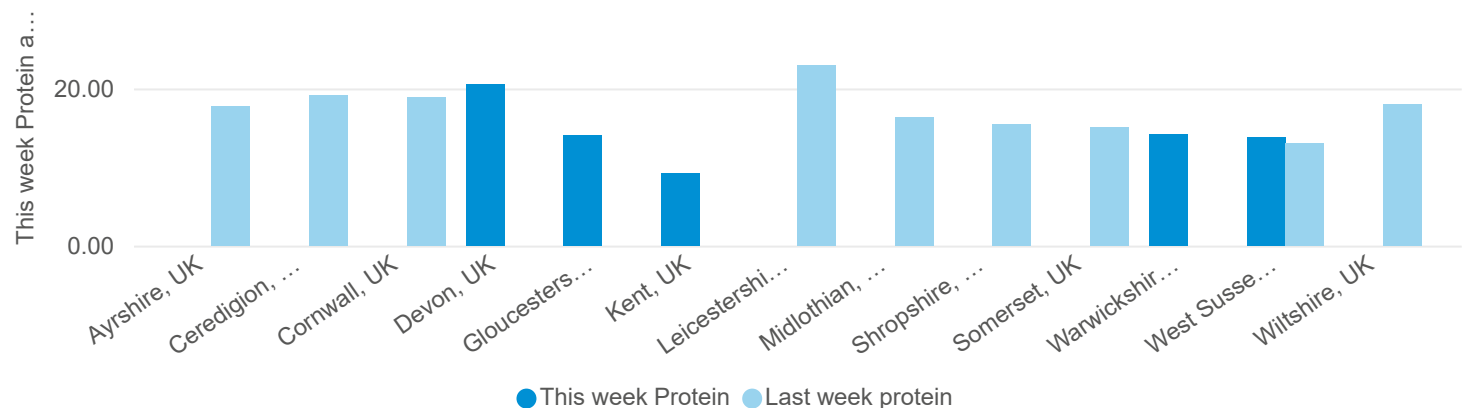

Minimum ME  
11.30

Maximum ME  
12.90

Last week

12.26

Forage for knowledge - Grass ME content

Grass CP content (%)

14.3

Last week

17.41

This week Protein and Last week protein by Region

Data updated:

Jul 04, 2024

# Forage for Knowledge - Weather preview

Data updated: Jul 04, 2024

Met office weather stations

Rainfall by month with growth

Average peak temperature with growth