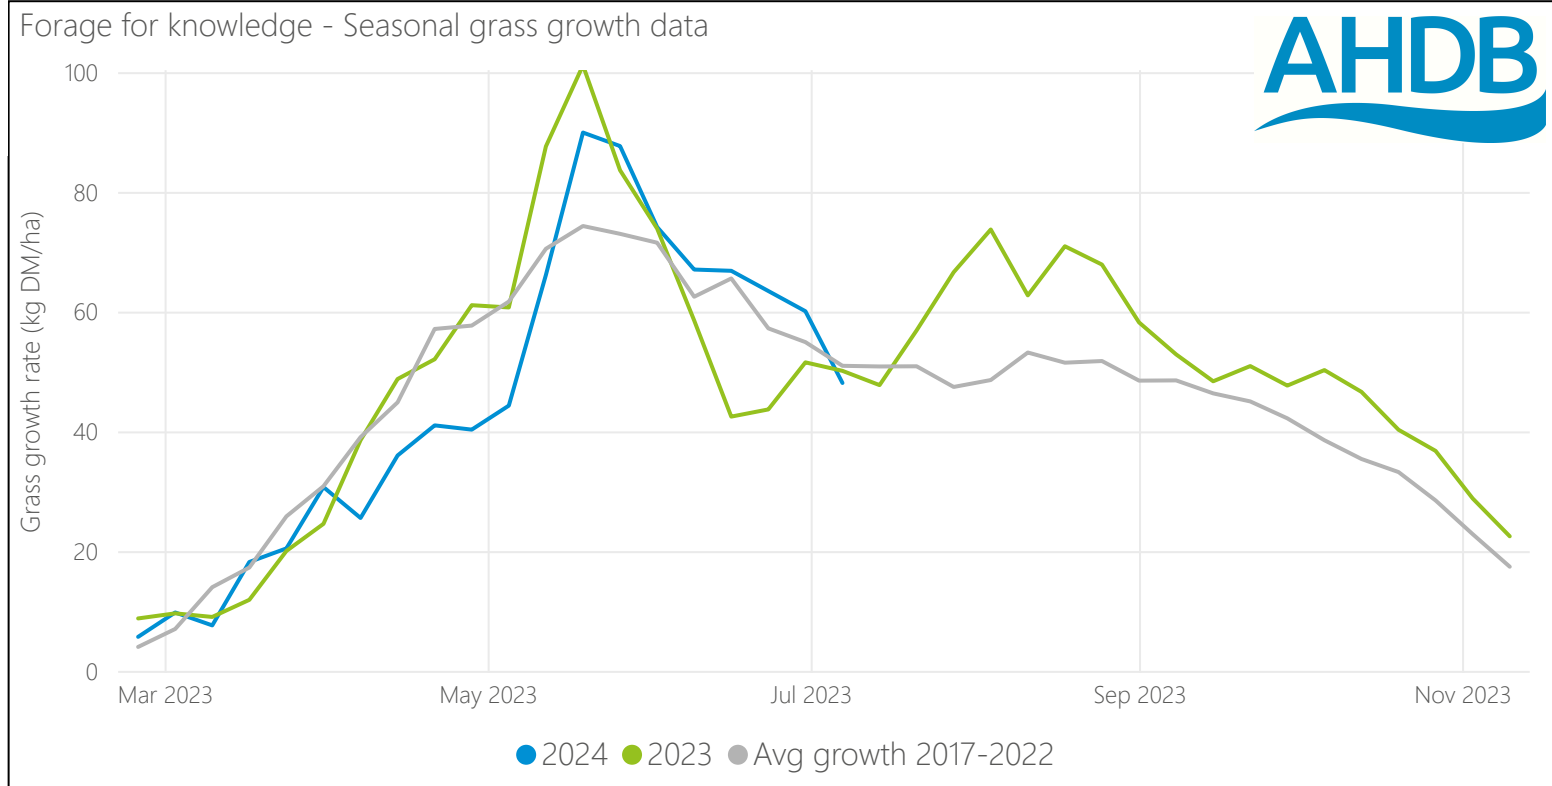

Forage for Knowledge - Grass growth

Data updated: Jul 04, 2024

Region

Grass growth rate (kg DM/ha)

66.2

Grass dry matter content (%)

21.2

Grass ME content (MJ/kg DM)

12.3

Grass CP content (%)

14.3