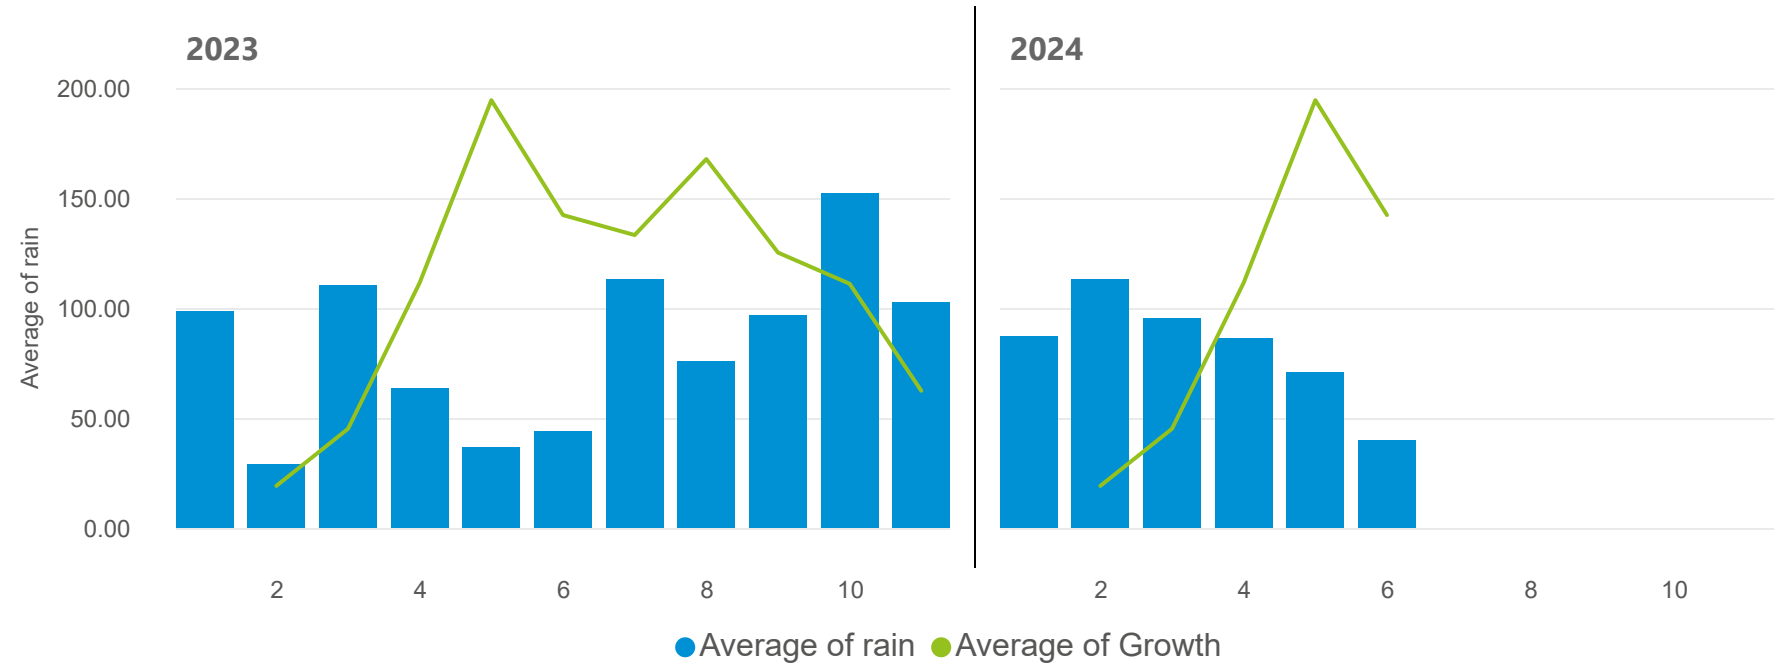

17.41

This week Protein and Last week protein by Region

Data updated:

Jul 04, 2024

# Forage for Knowledge - Weather preview

Data updated: Jul 04, 2024

Met office weather stations

Rainfall by month with growth

Average peak temperature with growth