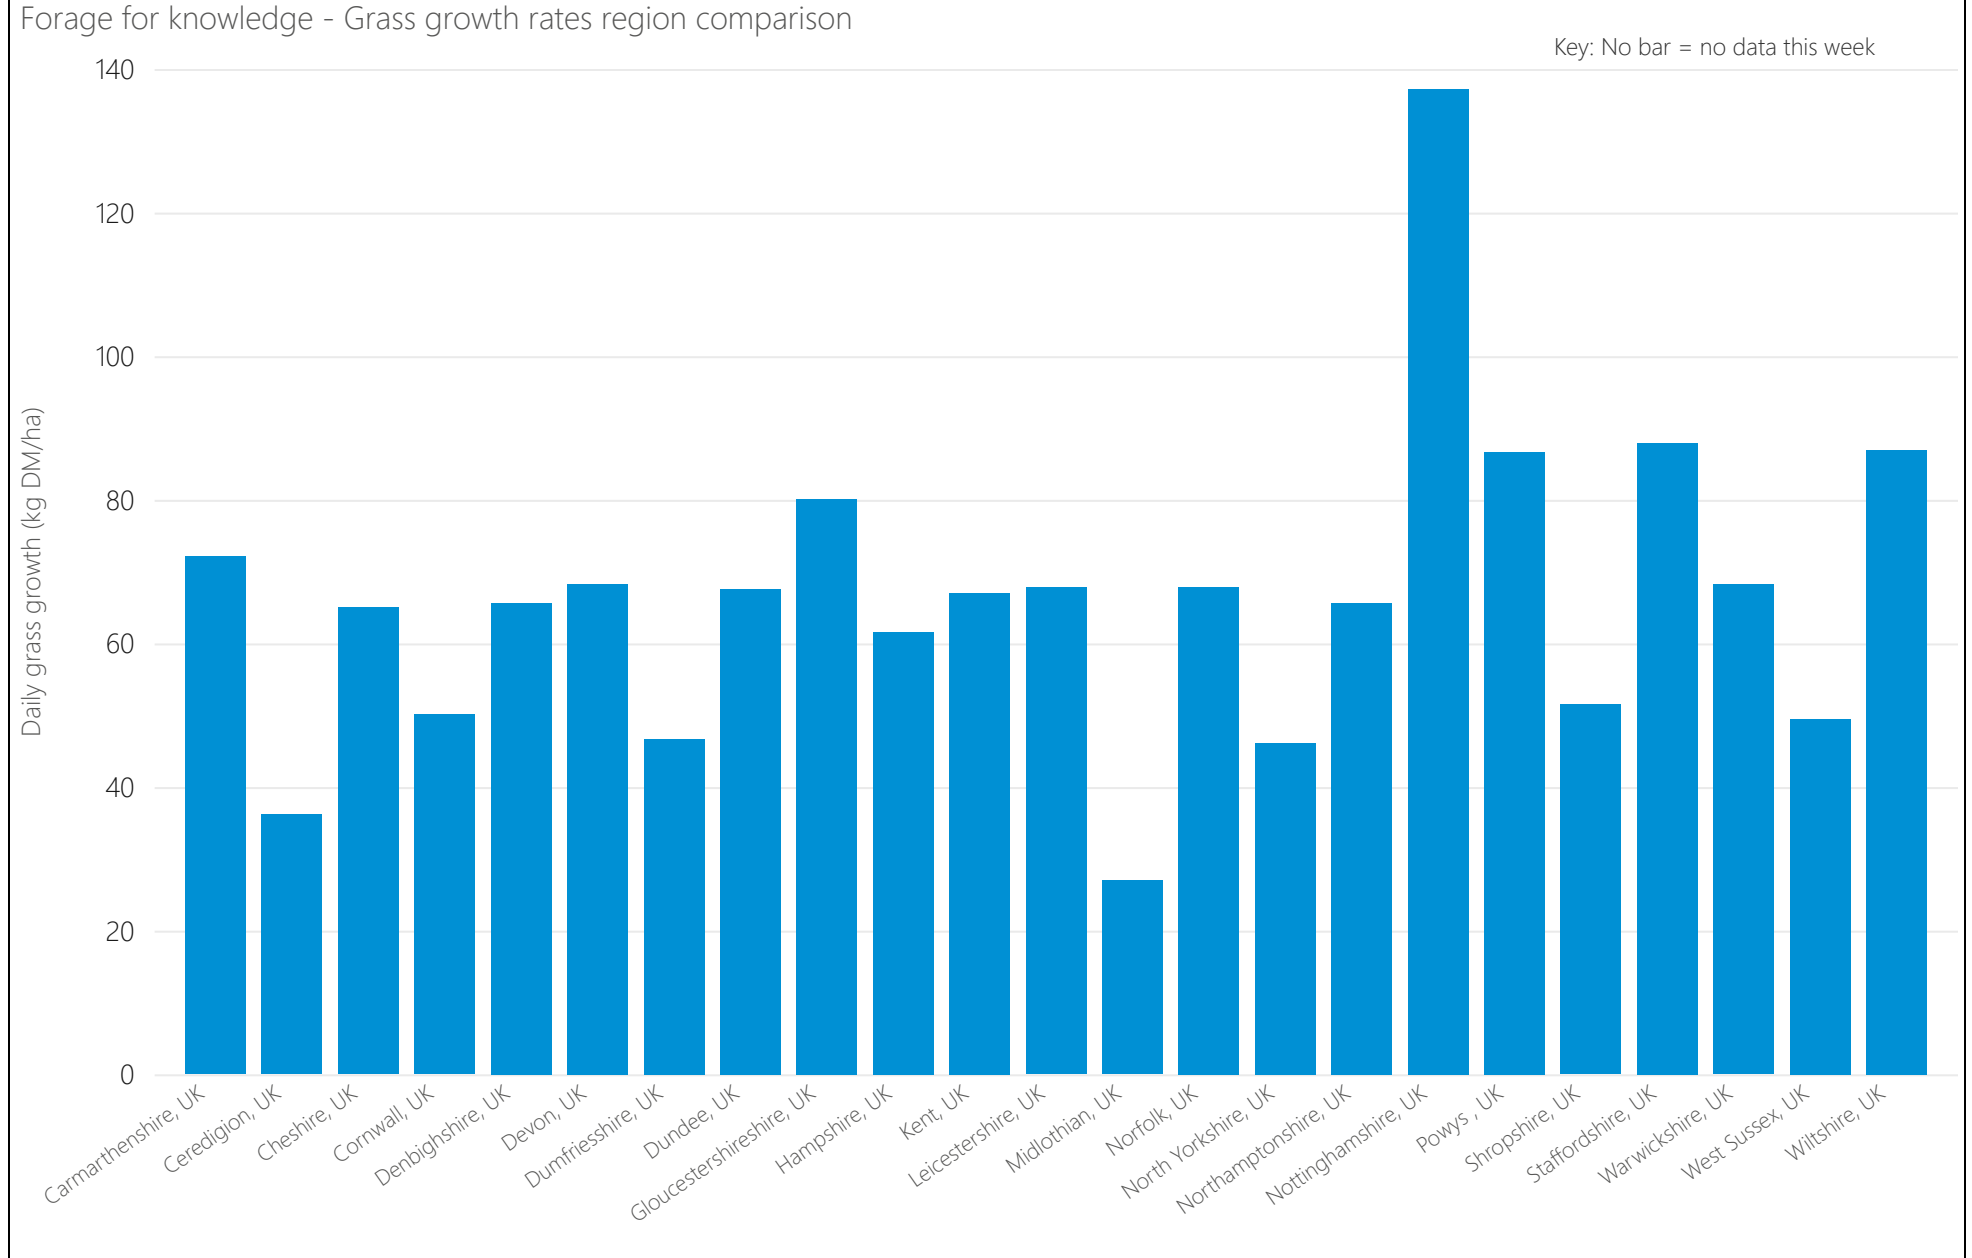

Forage for Knowledge - Region comparison

Data updated: Jul 18, 2024

1. Region
2. ☐ Select all
   - ☐ Ayrshire, UK
   - ☐ Carmarthenshire, UK
   - ☐ Ceredigion, UK
   - ☐ Cheshire, UK
   - ☐ Cornwall, UK
   - ☐ Denbighshire, UK
   - ☐ Devon, UK
   - ☐ Dorset, UK
   - ☐ Dumfriesshire, UK

Grass growth rate (kg DM/ha)

66.2

Grass dry matter content (%)

21.2

Grass ME content (MJ/kg DM)

12.3

Grass CP content (%)

14.3