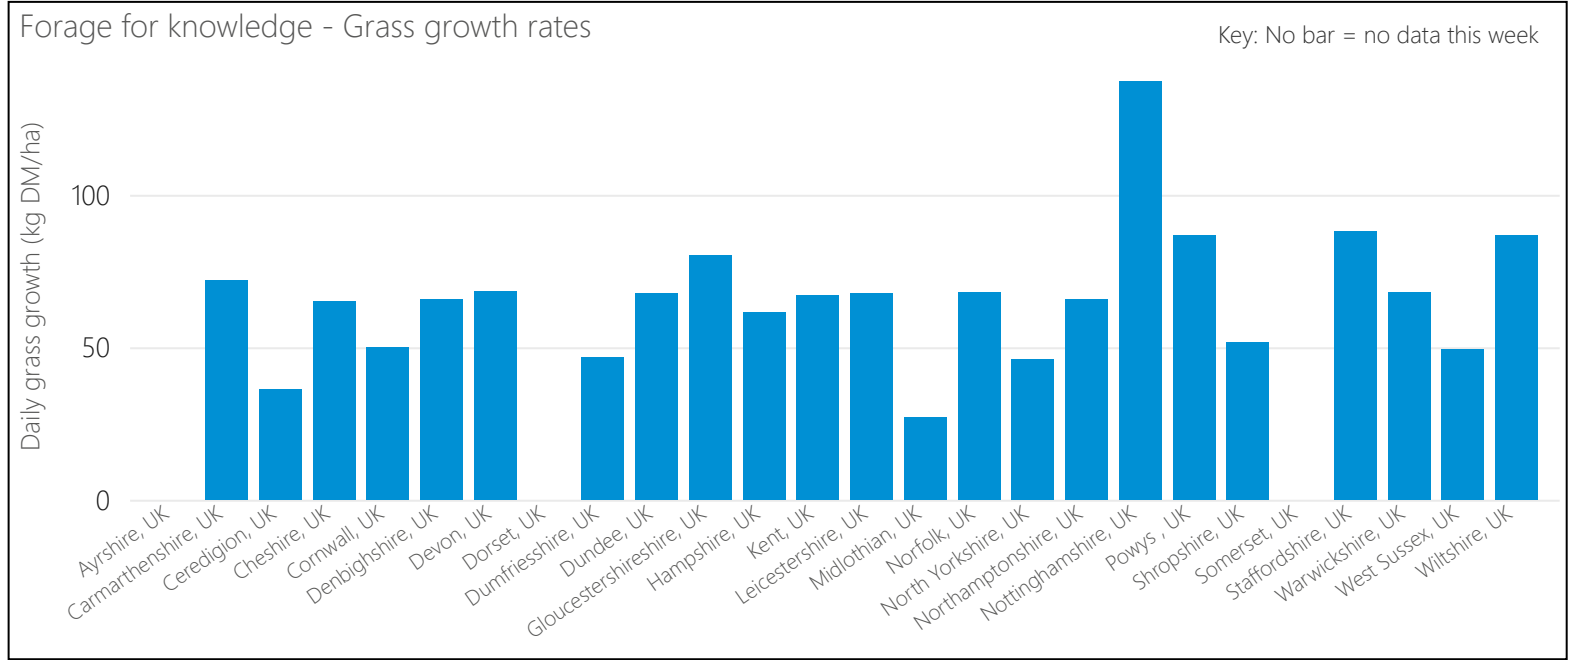

# Forage for Knowledge - Grass growth

Data updated: Jul 18, 2024

Region

Grass growth rate (kg DM/ha)

66.2

Grass dry matter content (%)

21.2

Grass ME content (MJ/kg DM)