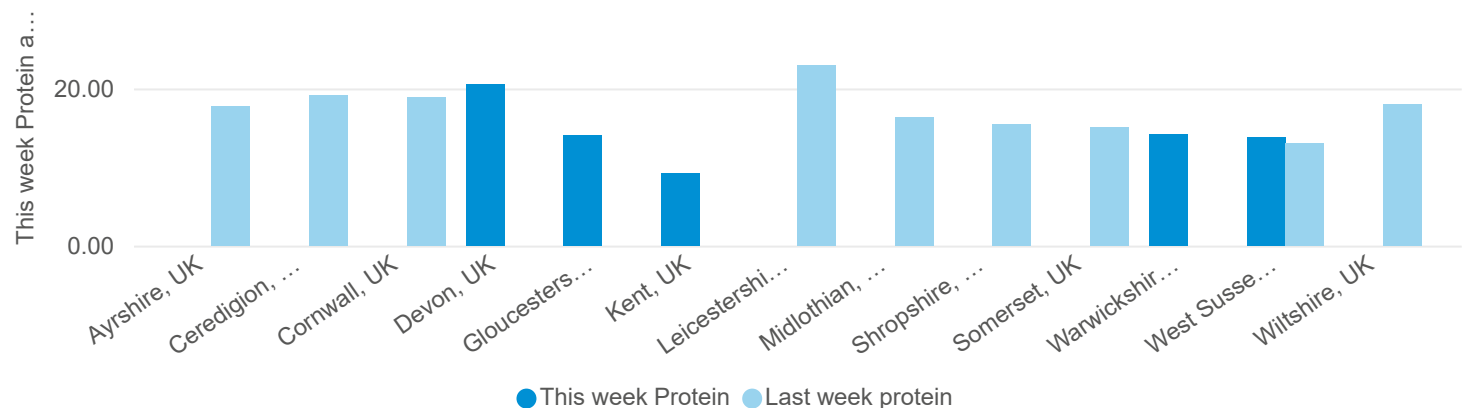

Minimum ME  
11.30

Maximum ME  
12.90

Last week

12.26

Forage for knowledge - Grass ME content

Grass CP content (%)

14.3

Last week

17.41

This week Protein and Last week protein by Region

Data updated:

Jul 18, 2024

# Forage for Knowledge - Weather preview

Data updated: Jul 18, 2024

Met office weather stations

Rainfall by month with growth

Average peak temperature with growth