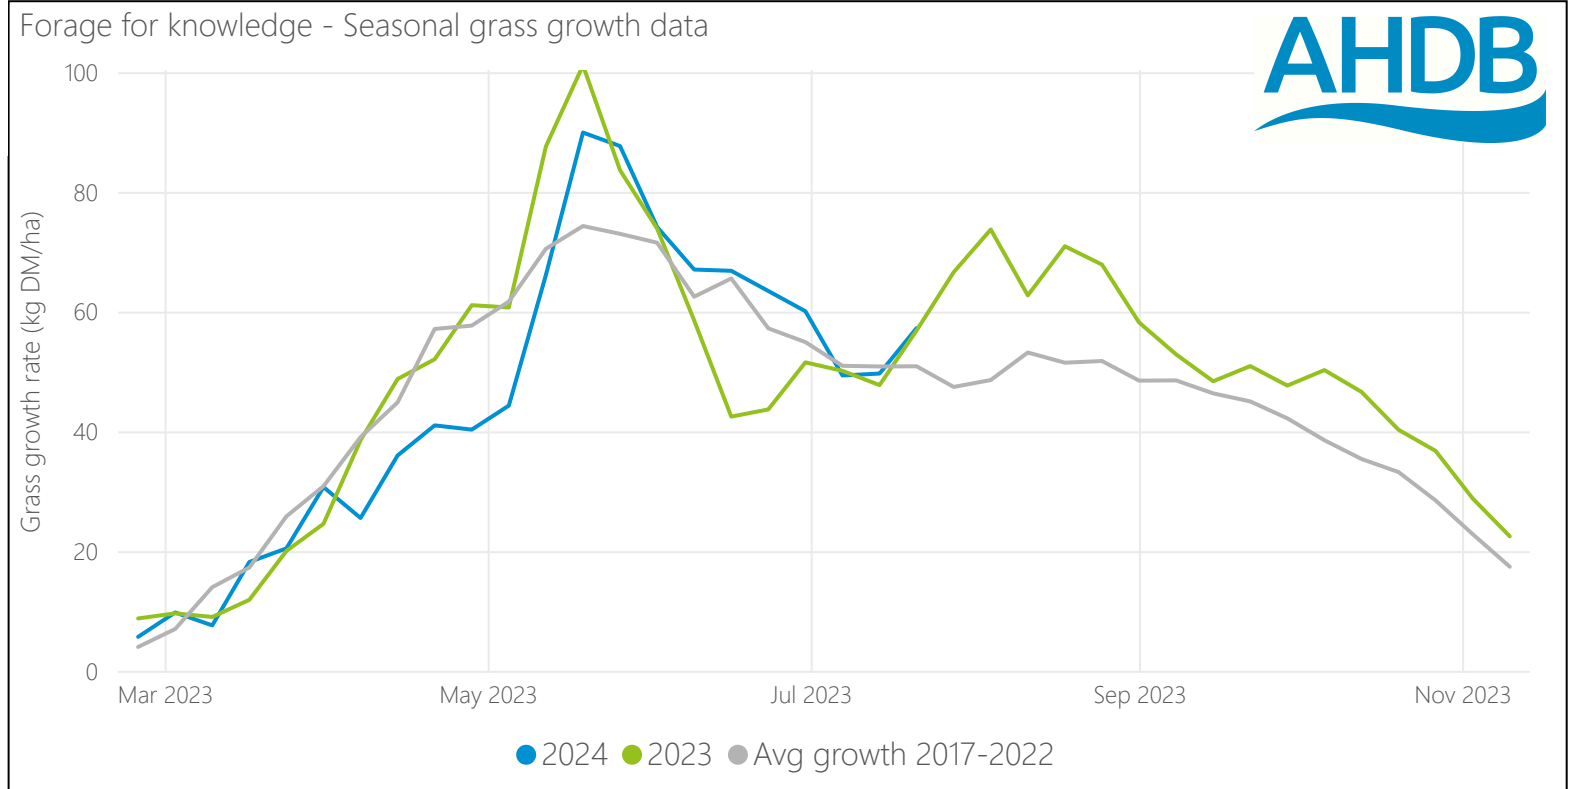

Forage for Knowledge - Grass growth

Data updated: Jul 18, 2024

Region

Grass growth rate (kg DM/ha)

66.2

Grass dry matter content (%)

21.2

Grass ME content (MJ/kg DM)

12.3

Grass CP content (%)

14.3