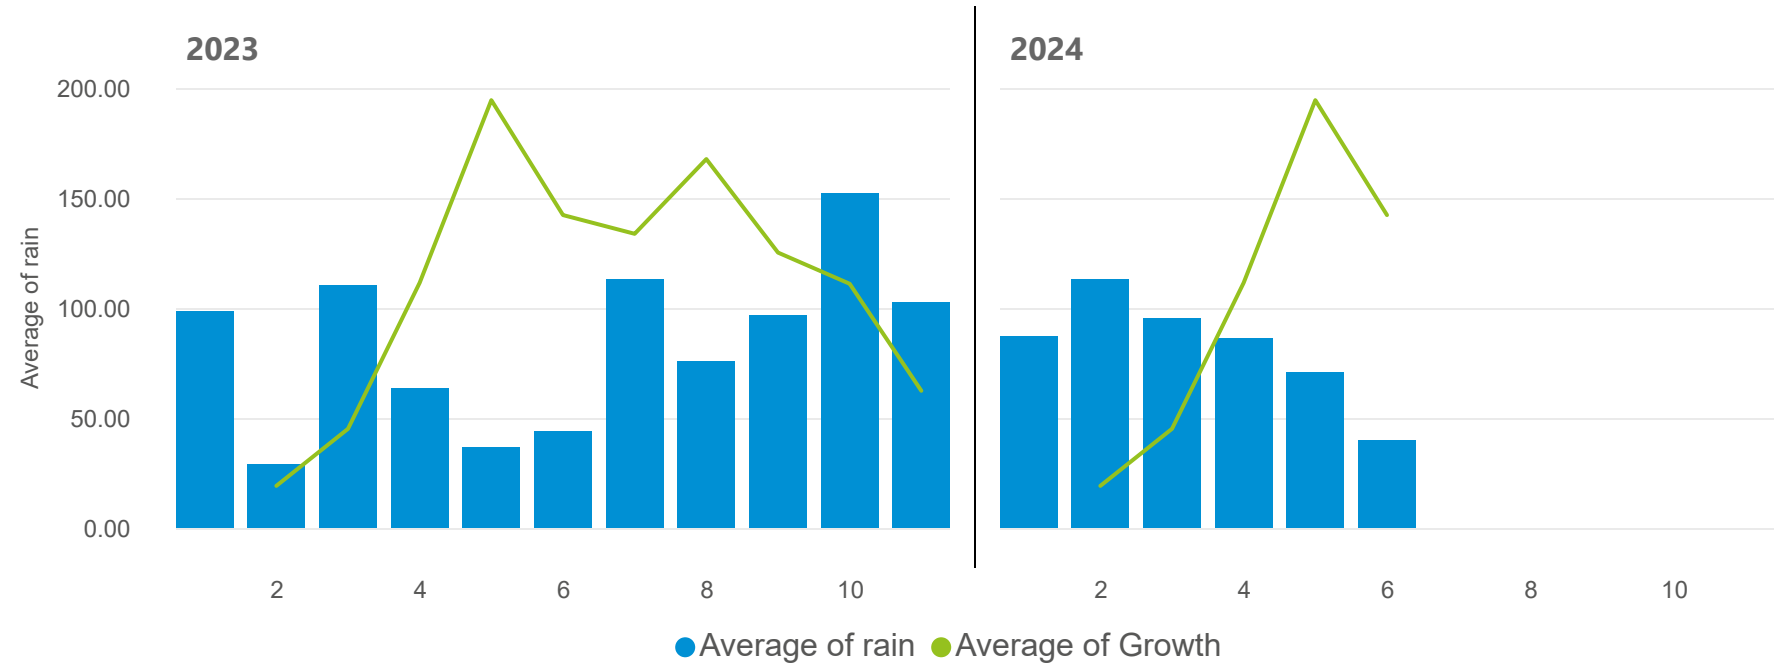

17.41

This week Protein and Last week protein by Region

Data updated:

Jul 18, 2024

# Forage for Knowledge - Weather preview

Data updated: Jul 18, 2024

Met office weather stations

Rainfall by month with growth

Average peak temperature with growth