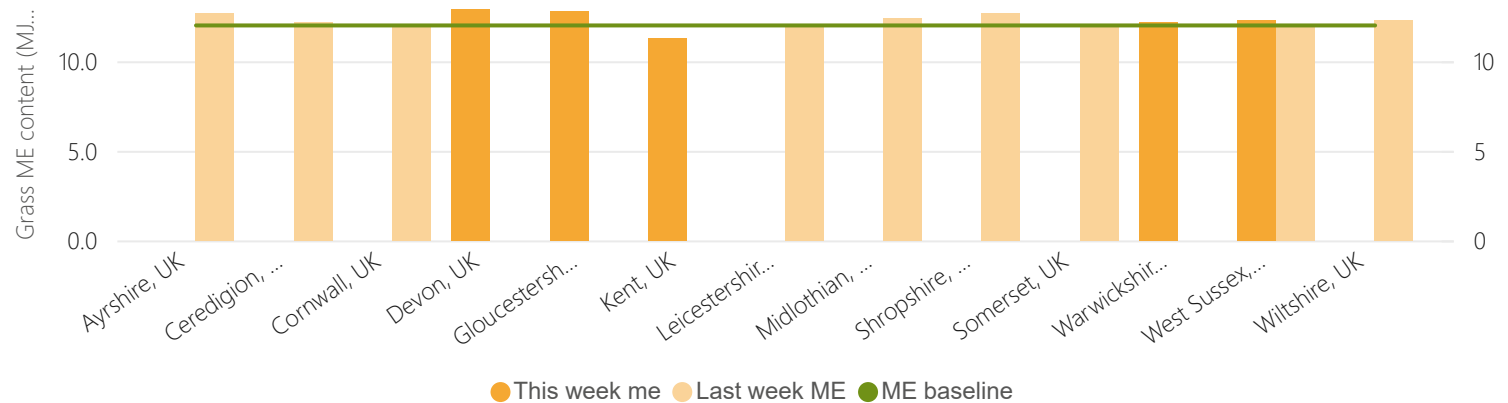

# Forage for Knowledge - Region comparison

Data updated: Jul 18, 2024

- Region
- Select all
  - Ayrshire, UK
  - Carmarthenshire, UK
  - Ceredigion, UK
  - Cheshire, UK
  - Cornwall, UK
  - Denbighshire, UK
  - Devon, UK
  - Dorset, UK
  - Dumfriesshire, UK

# Forage for Knowledge - Grass quality

Grass dry matter content (%)

21.2

Last week

19.26

This week DM and last week DM by Region

Grass ME content (MJ/kg DM)

12.3

Minimum ME  
11.30

Maximum ME  
12.90

Last week

12.26

Forage for knowledge - Grass ME content

Grass CP content (%)

14.3

Last week