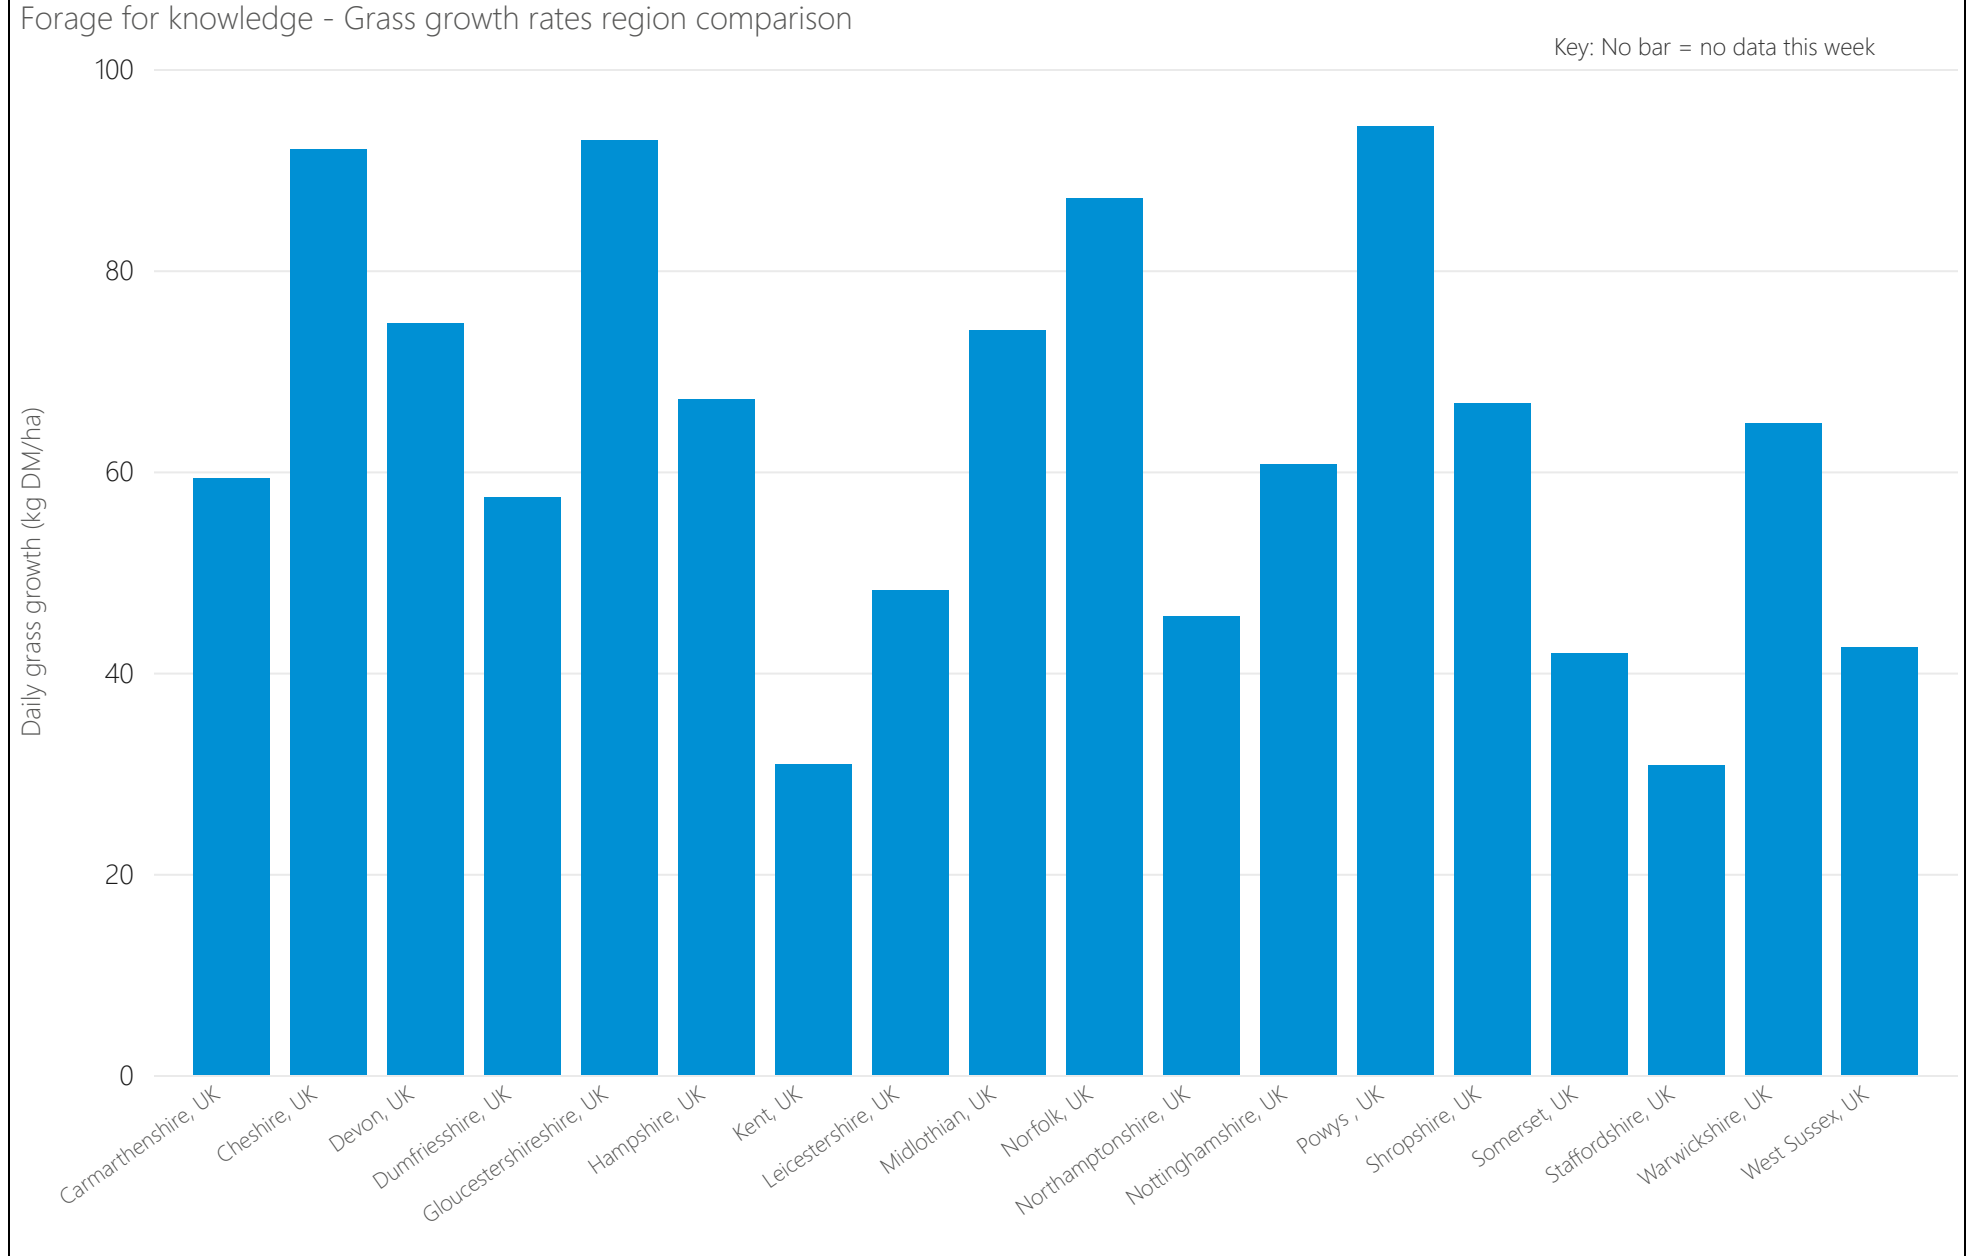

Forage for Knowledge - Region comparison

Data updated: Jul 25, 2024

Region

- ☐ Select all
- ☐ Ayrshire, UK
- ☐ Carmarthenshire, UK
- ☐ Ceredigion, UK
- ☐ Cheshire, UK
- ☐ Cornwall, UK
- ☐ Denbighshire, UK
- ☐ Devon, UK
- ☐ Dorset, UK
- ☐ Dumfriesshire, UK
- ☐ ...

Grass growth rate (kg DM/ha)

62.8

Grass dry matter content (%)

17.1

Grass ME content (MJ/kg DM)

12.2

Grass CP content (%)

22.3