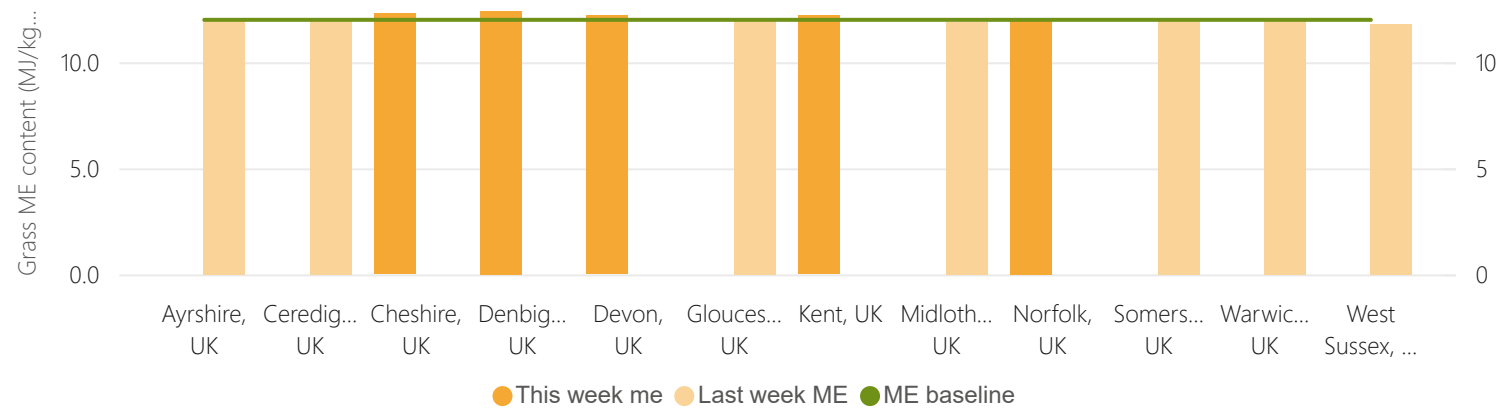

Maximum ME
12.40

Last week

12.00

Grass CP content (%)

22.3

Last week

19.20

Data updated:

Jul 25, 2024

This week DM and last week DM by Region

Forage for knowledge - Grass ME content

This week Protein and Last week protein by Region

Forage for Knowledge - Weather preview

Data updated: Jul 25, 2024