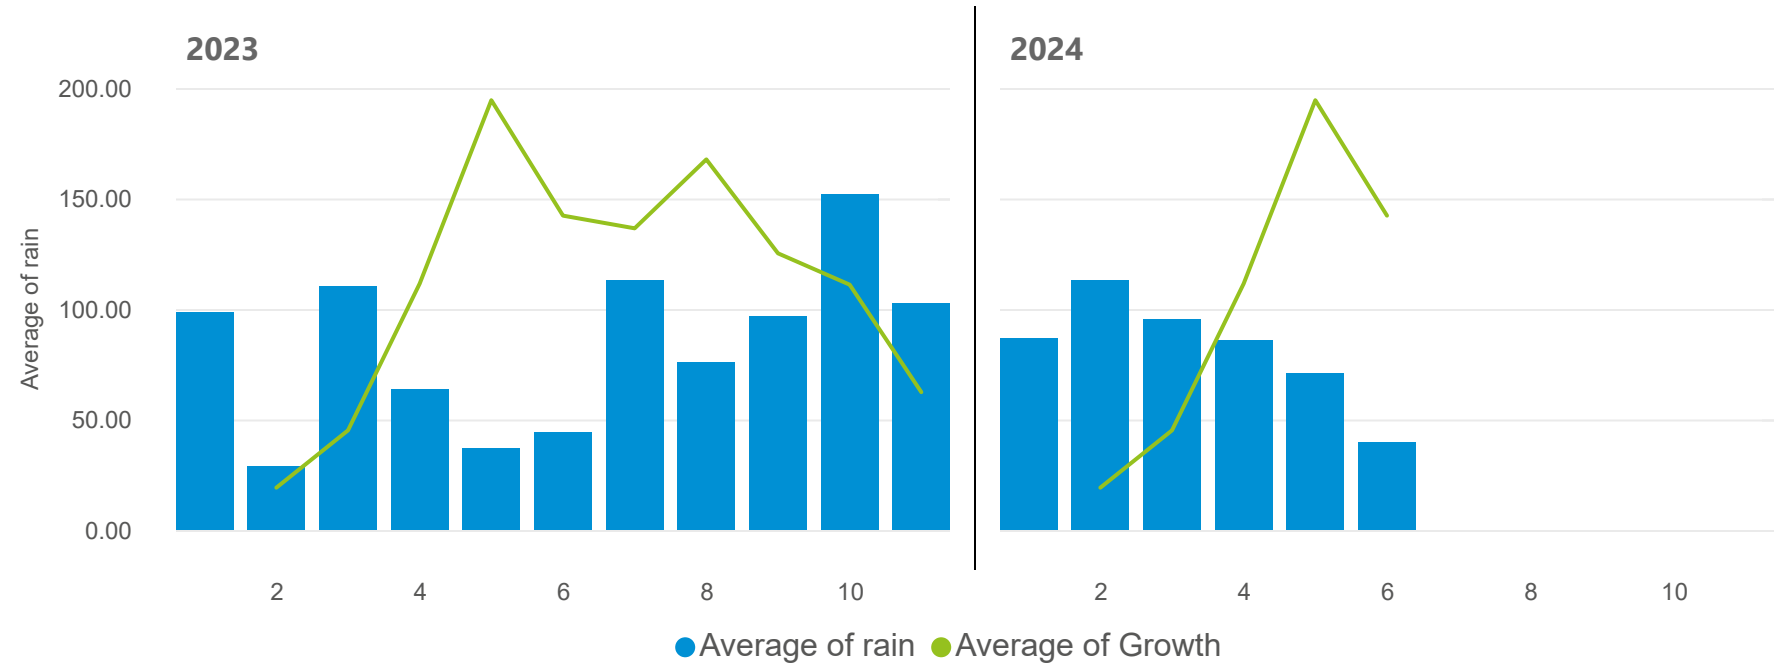

Jul 25, 2024

This week DM and last week DM by Region

Forage for knowledge - Grass ME content

This week Protein and Last week protein by Region

Forage for Knowledge - Weather preview

Data updated: Jul 25, 2024

Met office weather stations

Rainfall by month with growth

Average peak temperature with growth