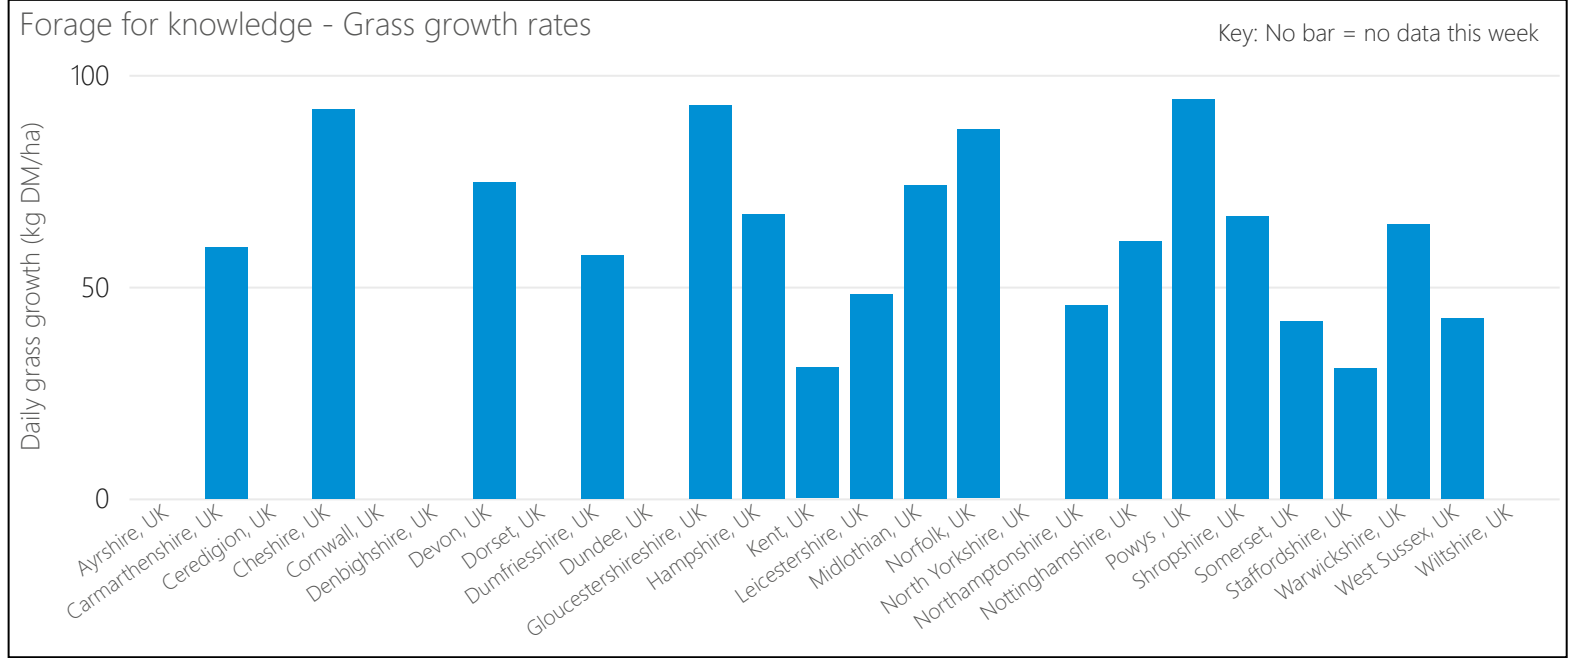

Forage for Knowledge - Grass growth

Data updated: Jul 25, 2024

Region

Grass growth rate (kg DM/ha)

62.8

Grass dry matter content (%)

17.1

Grass ME content (MJ/kg DM)

12.2

Grass CP content (%)

22.3

Forage for Knowledge - Region comparison

Data updated: Jul 25, 2024

Region

- Select all
- Ayrshire, UK
- Carmarthenshire, UK
- Ceredigion, UK
- Cheshire, UK
- Cornwall, UK
- Denbighshire, UK
- Devon, UK
- Dorset, UK
- Dumfriesshire, UK
- ...