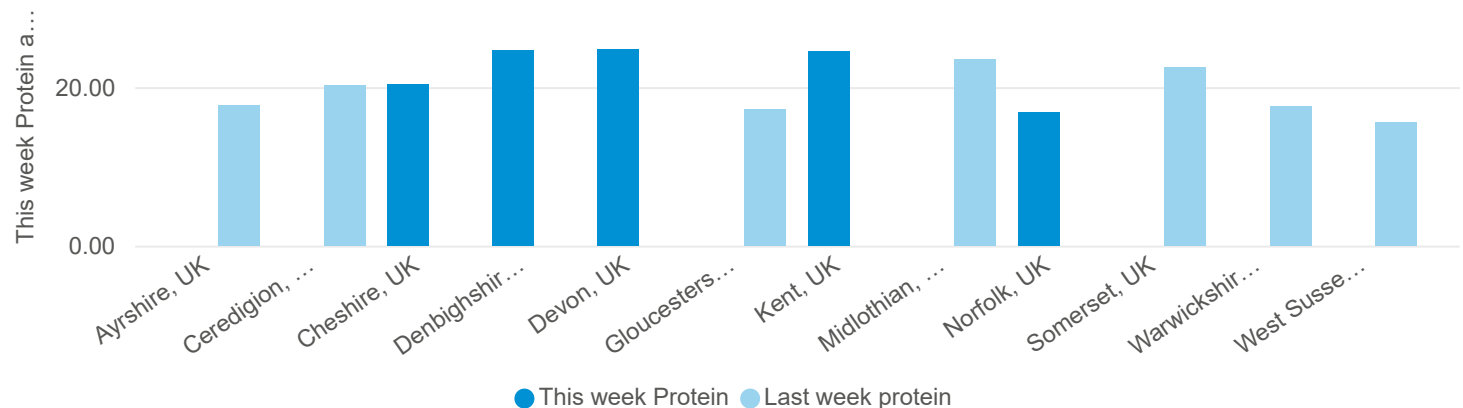

Jul 25, 2024

This week DM and last week DM by Region

Forage for knowledge - Grass ME content

This week Protein and Last week protein by Region

Forage for Knowledge - Weather preview

Data updated: Jul 25, 2024

Met office weather stations

Rainfall by month with growth

Average peak temperature with growth