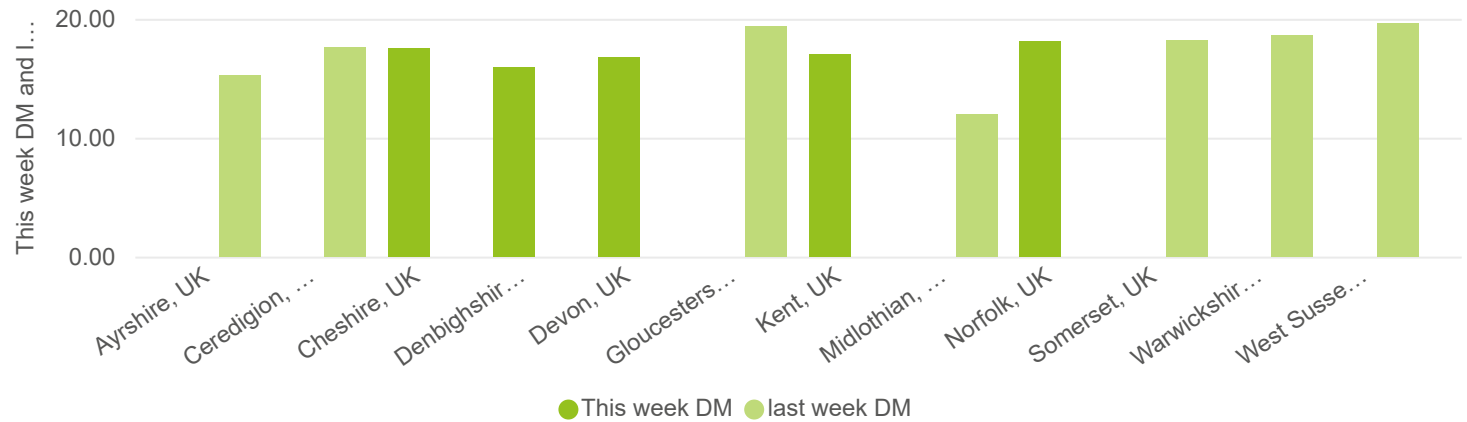

Maximum ME
12.40

Last week

12.00

Grass CP content (%)

22.3

Last week

19.20

Data updated:

Jul 25, 2024

This week DM and last week DM by Region

Forage for knowledge - Grass ME content

This week Protein and Last week protein by Region

Forage for Knowledge - Weather preview

Data updated: Jul 25, 2024