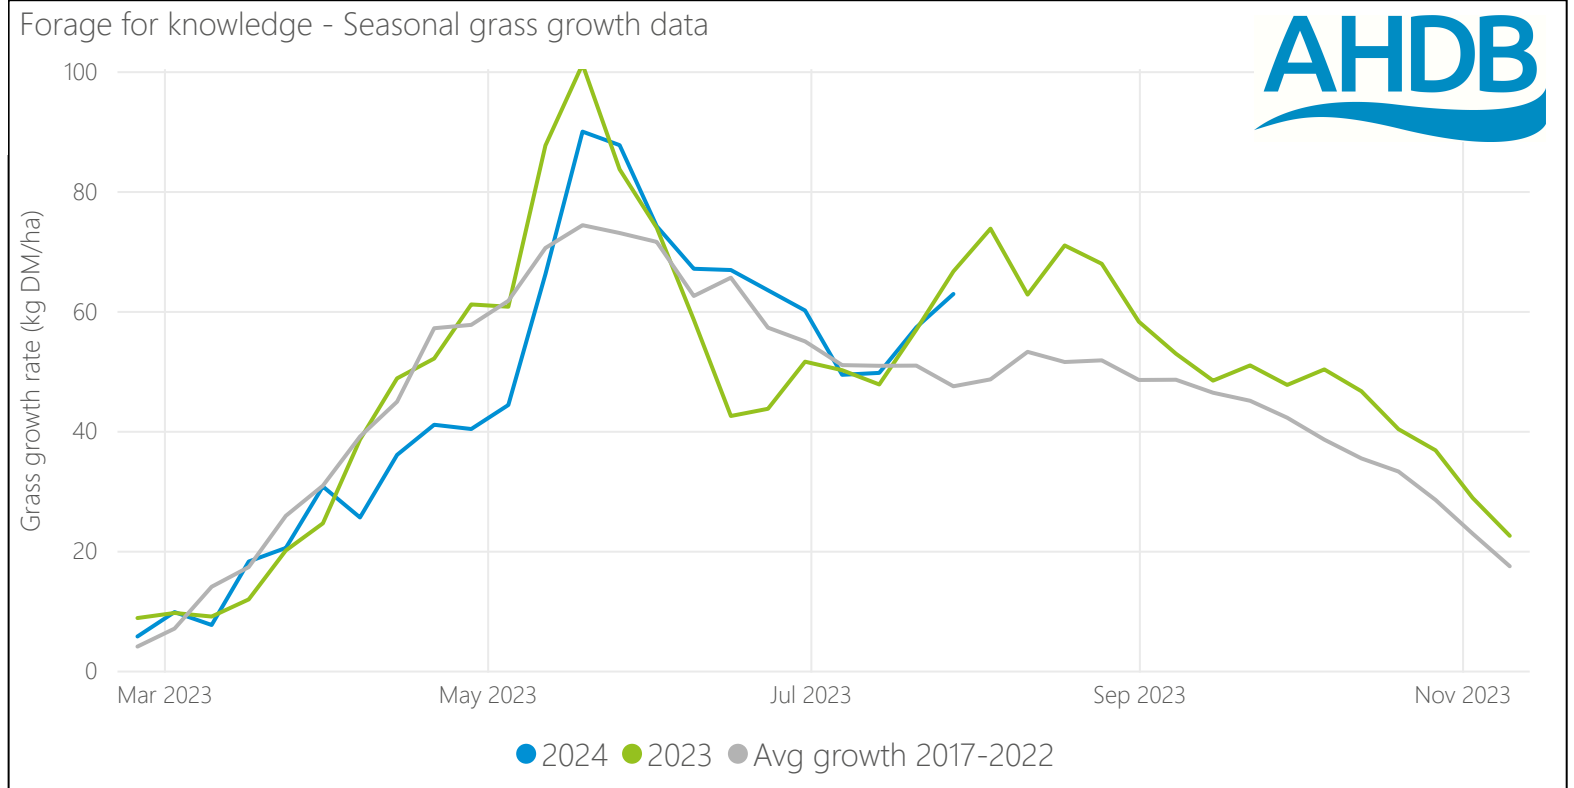

Forage for Knowledge - Grass growth

Data updated: Jul 25, 2024

Region

Grass growth rate (kg DM/ha)

62.8

Grass dry matter content (%)

17.1

Grass ME content (MJ/kg DM)

12.2

Grass CP content (%)

22.3