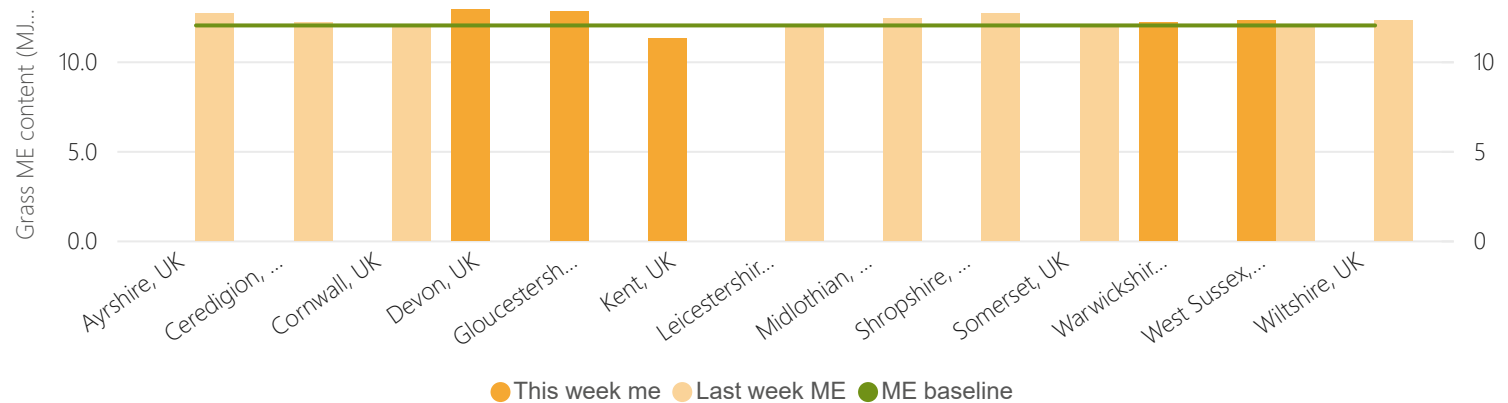

# Forage for Knowledge - Region comparison

Data updated: Jun 27, 2024

- Region
- Select all
  - Ayrshire, UK
  - Carmarthenshire, UK
  - Ceredigion, UK
  - Cheshire, UK
  - Cornwall, UK
  - Denbighshire, UK
  - Devon, UK
  - Dorset, UK
  - Dumfriesshire, UK

# Forage for Knowledge - Grass quality

Grass dry matter content (%)

21.2

Last week

19.26

This week DM and last week DM by Region

Grass ME content (MJ/kg DM)

12.3

Minimum ME  
11.30

Maximum ME  
12.90

Last week

12.26

Forage for knowledge - Grass ME content

Grass CP content (%)

14.3

Last week