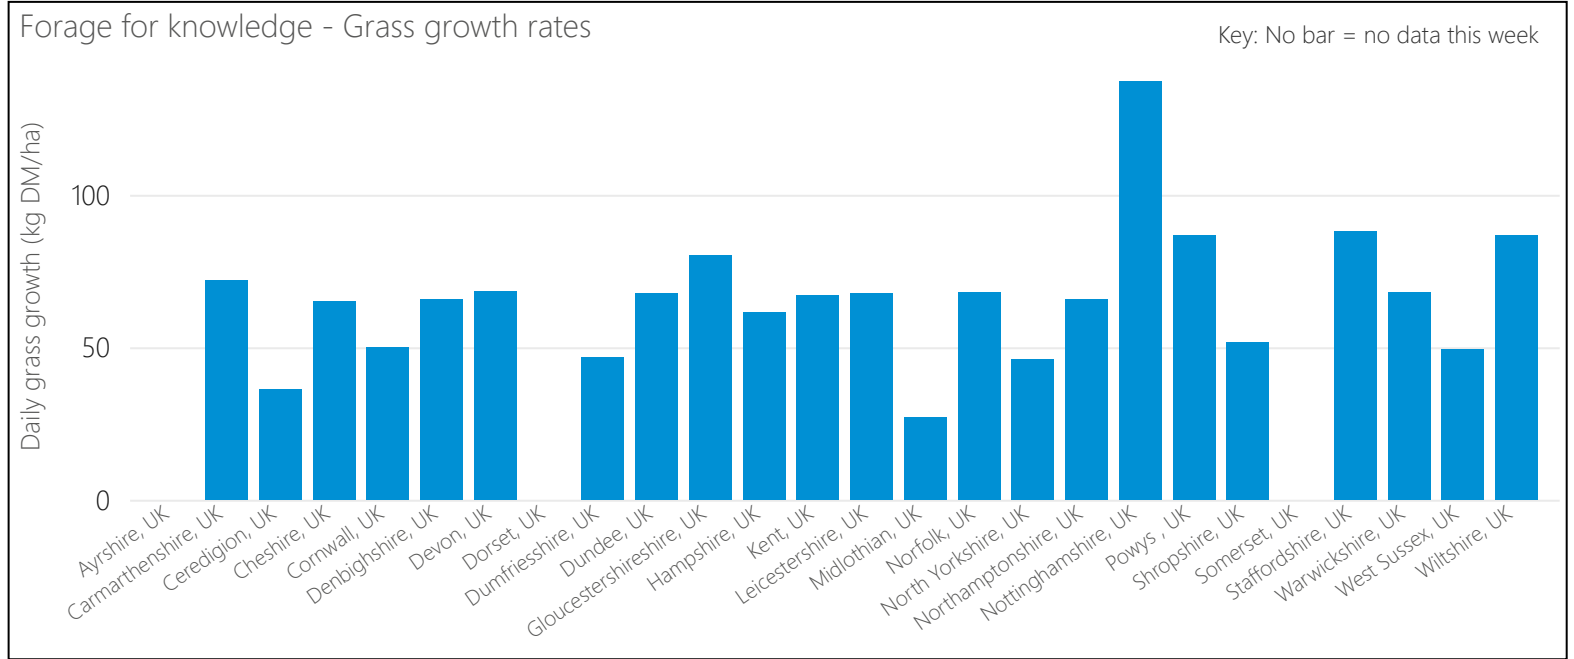

# Forage for Knowledge - Grass growth

Data updated: Jun 27, 2024

Region

Grass growth rate (kg DM/ha)

66.2

Grass dry matter content (%)

21.2

Grass ME content (MJ/kg DM)