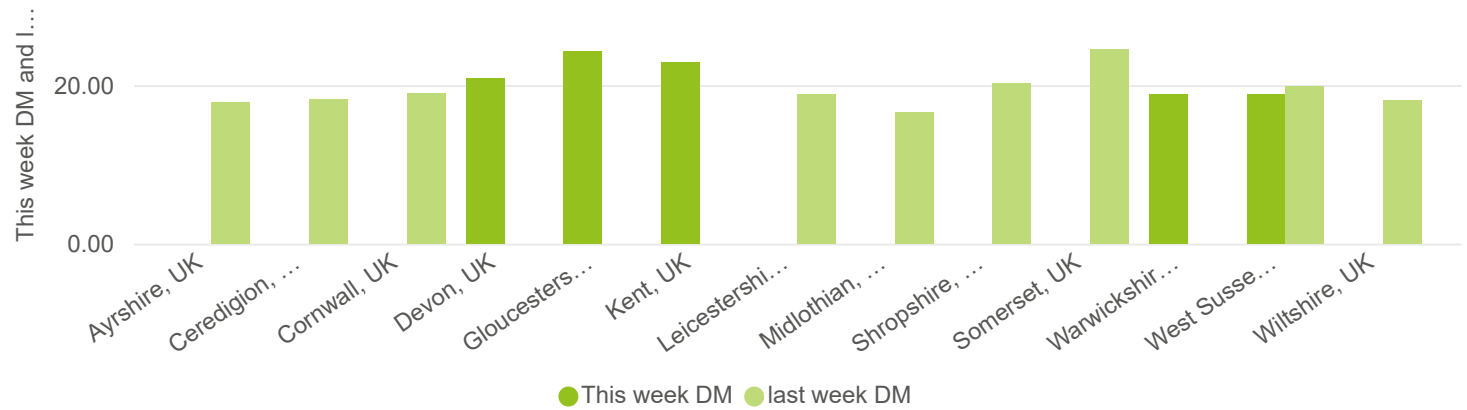

# Forage for Knowledge - Grass quality

Grass dry matter content (%)

21.2

Last week

19.26

This week DM and last week DM by Region

Grass ME content (MJ/kg DM)

12.3

Minimum ME  
11.30

Maximum ME  
12.90

Last week

12.26

Forage for knowledge - Grass ME content

Grass CP content (%)

14.3

Last week