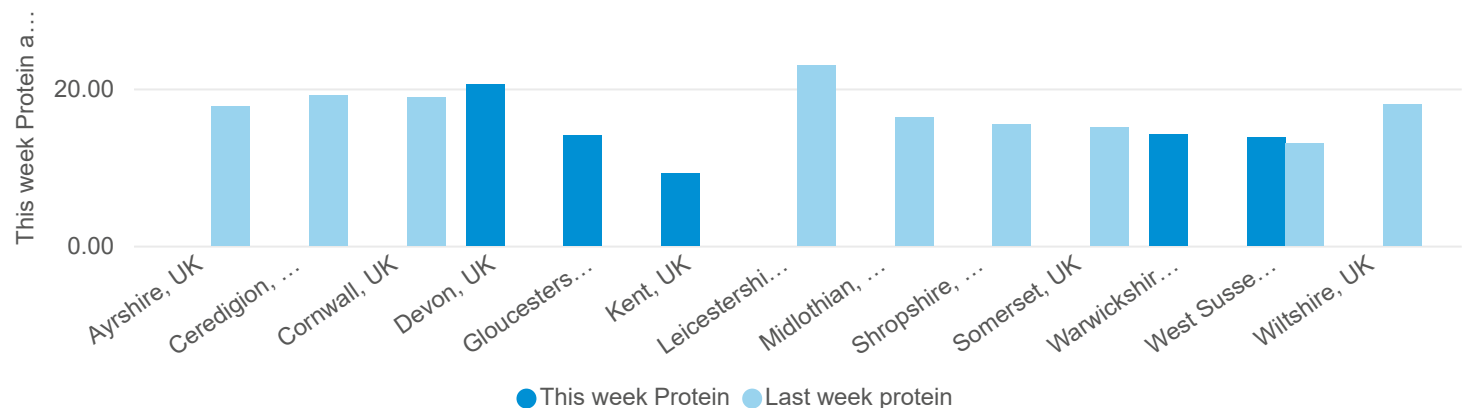

Minimum ME  
11.30

Maximum ME  
12.90

Last week

12.26

Forage for knowledge - Grass ME content

Grass CP content (%)

14.3

Last week

17.41

This week Protein and Last week protein by Region

Data updated:

Jun 27, 2024

# Forage for Knowledge - Weather preview

Data updated: Jun 27, 2024

Met office weather stations

Rainfall by month with growth

Average peak temperature with growth