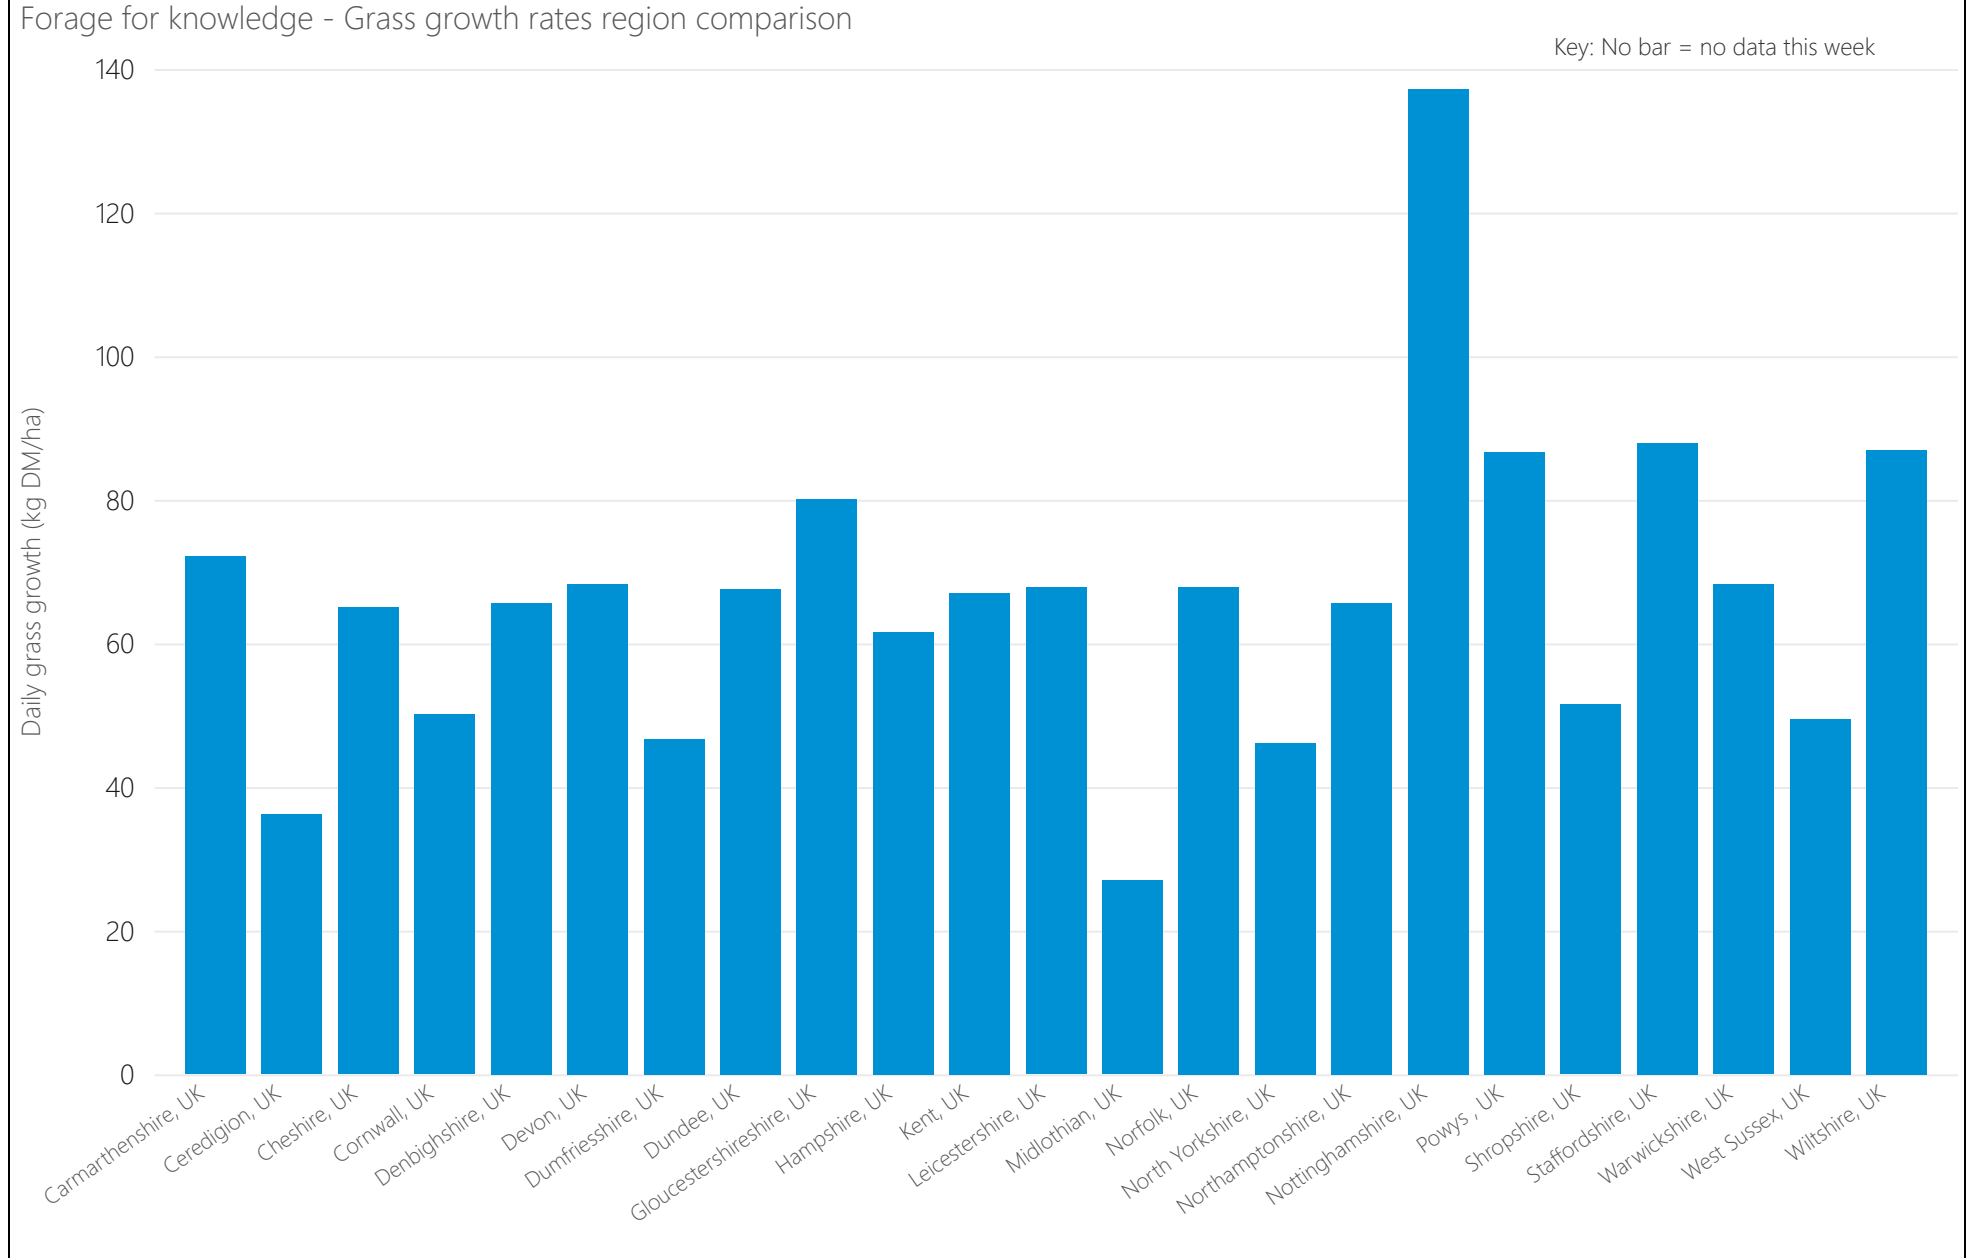

Forage for Knowledge - Region comparison

Data updated: Jun 27, 2024

1. Region
2. ☐ Select all
   - ☐ Ayrshire, UK
   - ☐ Carmarthenshire, UK
   - ☐ Ceredigion, UK
   - ☐ Cheshire, UK
   - ☐ Cornwall, UK
   - ☐ Denbighshire, UK
   - ☐ Devon, UK
   - ☐ Dorset, UK
   - ☐ Dumfriesshire, UK

Grass growth rate (kg DM/ha)

66.2

Grass dry matter content (%)

21.2

Grass ME content (MJ/kg DM)

12.3

Grass CP content (%)

14.3