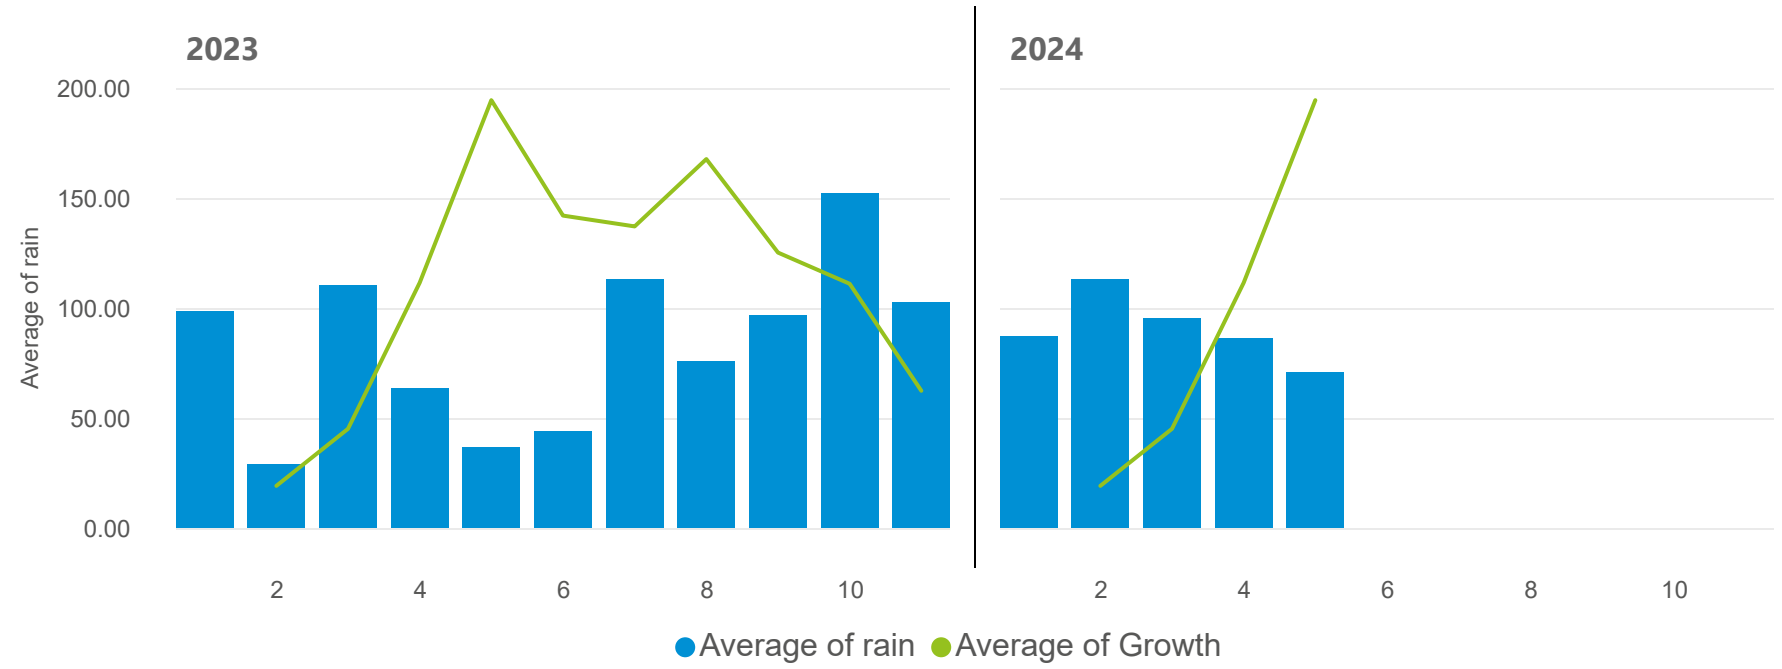

17.41

This week Protein and Last week protein by Region

Data updated:

Jun 27, 2024

# Forage for Knowledge - Weather preview

Data updated: Jun 27, 2024

Met office weather stations

Rainfall by month with growth

Average peak temperature with growth