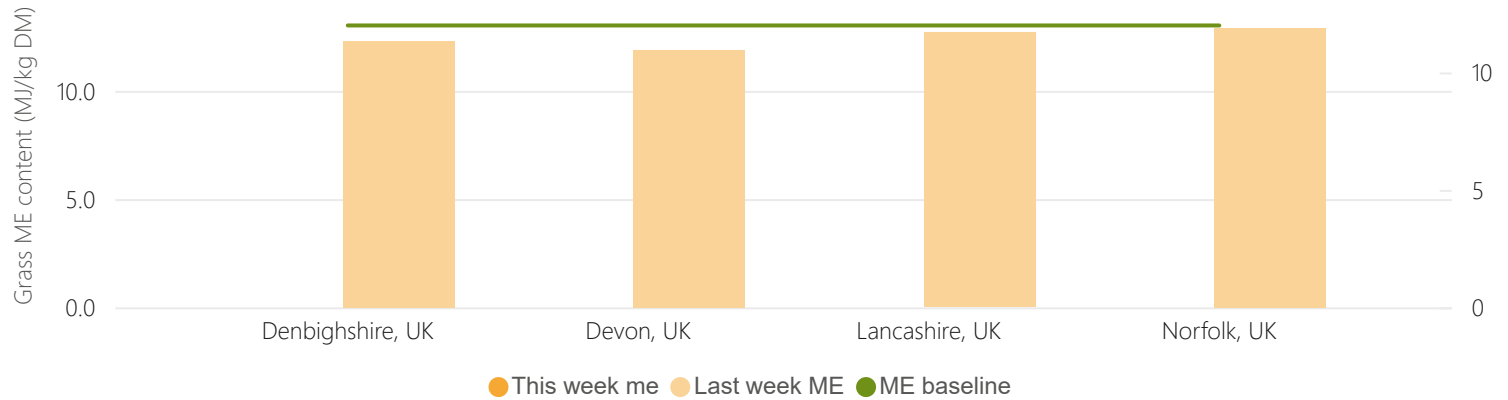

# Forage for Knowledge - Grass quality

Grass dry matter content (%)

(Blank)

Last week

16.10

This week DM and last week DM by Region

Grass ME content (MJ/kg DM)

(Blank) Minimum ME (Blank)

Maximum ME (Blank)

Last week

12.45

Forage for knowledge - Grass ME content

Grass CP content (%)

(Blank)

Last week

24.28

This week Protein and Last week protein by Region

Data updated:

Oct 24, 2024