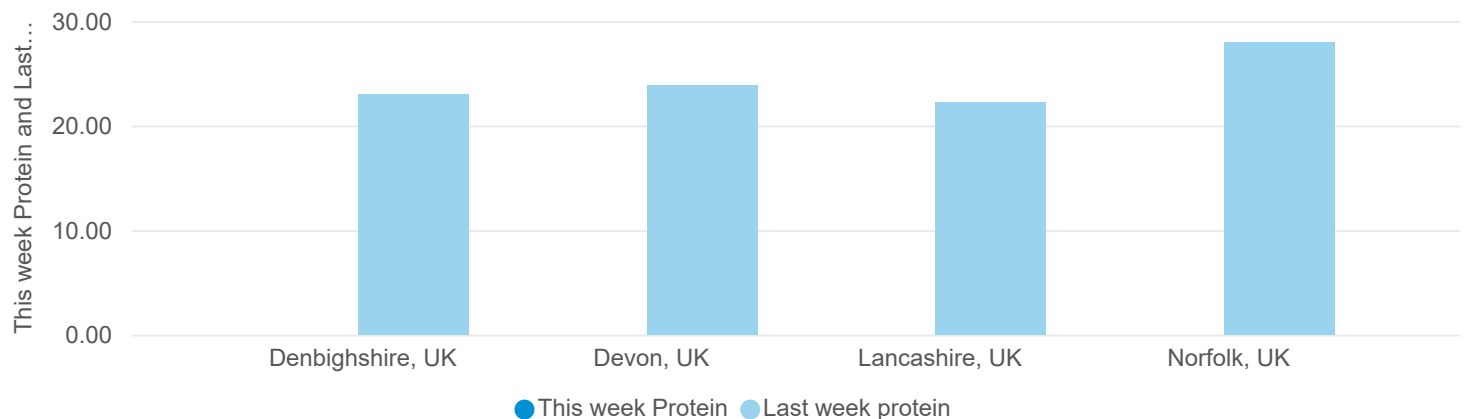

Maximum ME (Blank)

Last week

12.45

Forage for knowledge - Grass ME content

Grass CP content (%)

(Blank)

Last week

24.28

This week Protein and Last week protein by Region

Data updated:

Oct 24, 2024

# Forage for Knowledge - Weather preview

Data updated: **Oct 24, 2024**

Met office weather stations

Rainfall by month with growth

Average peak temperature with growth