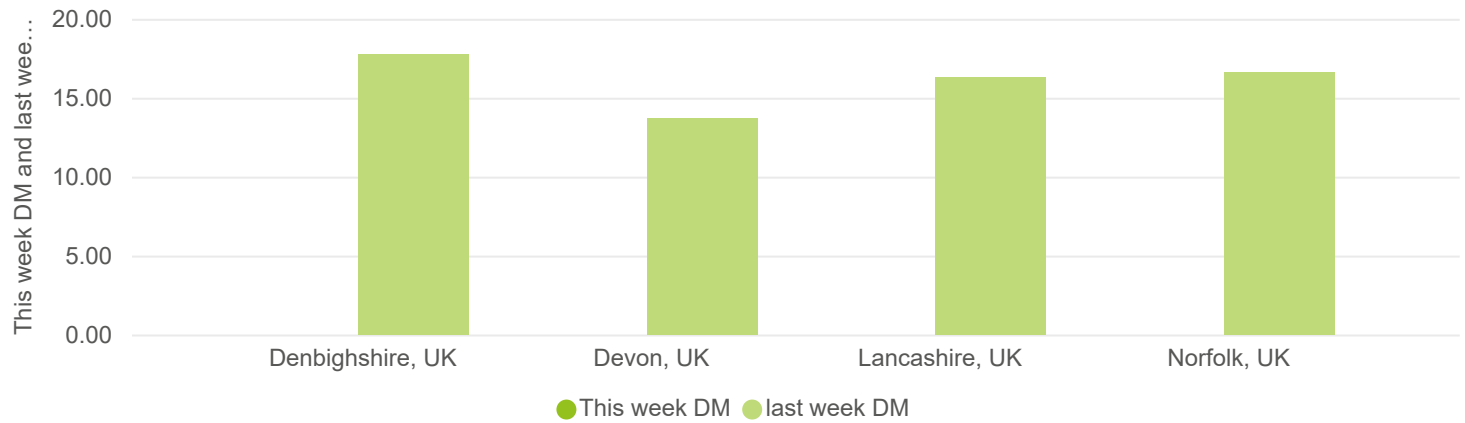

# Forage for Knowledge - Grass quality

Grass dry matter content (%)

(Blank)

Last week

16.10

This week DM and last week DM by Region

Grass ME content (MJ/kg DM)

(Blank) Minimum ME (Blank)

Maximum ME (Blank)

Last week

12.45

Forage for knowledge - Grass ME content

Grass CP content (%)

(Blank)

Last week

24.28

This week Protein and Last week protein by Region

Data updated:

Oct 24, 2024