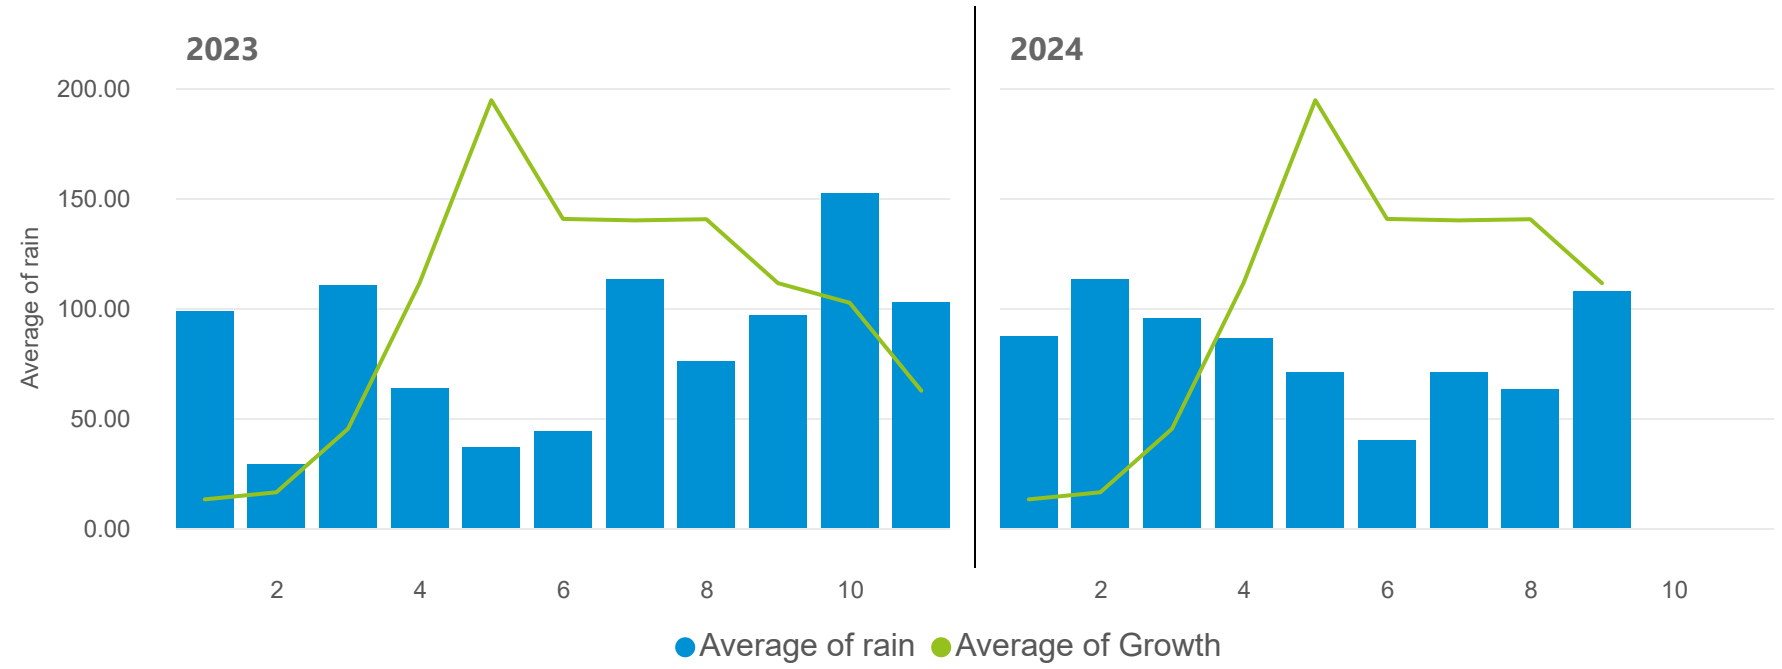

This week Protein and Last week protein by Region

Data updated:

Oct 24, 2024

# Forage for Knowledge - Weather preview

Data updated: **Oct 24, 2024**

Met office weather stations

Rainfall by month with growth

Average peak temperature with growth