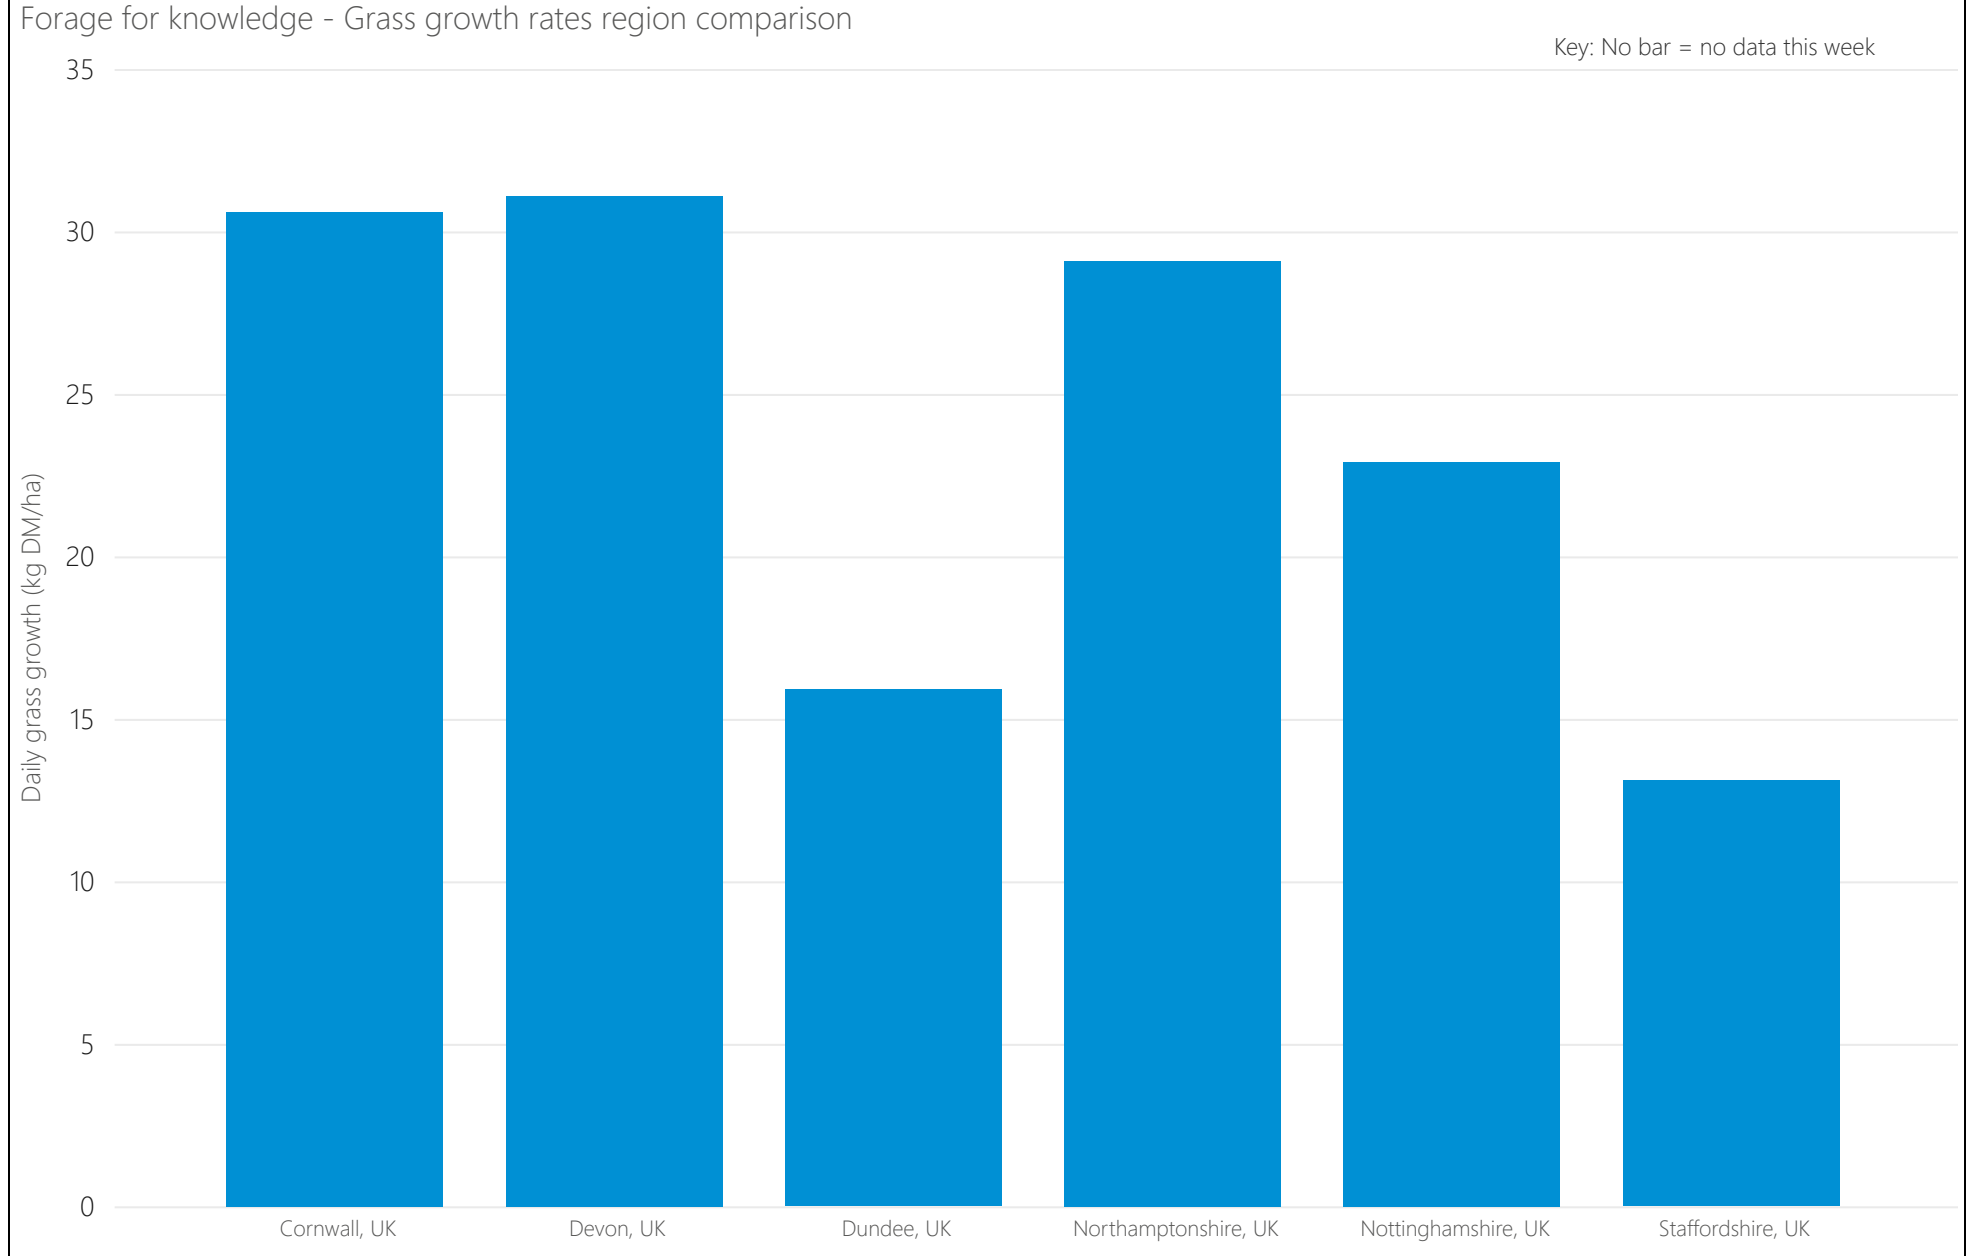

Forage for Knowledge - Region comparison

Data updated: Oct 24, 2024

Region

- ☐ Select all
- ☐ Ayrshire, UK
- ☐ Carmarthenshire, UK
- ☐ Ceredigion, UK
- ☐ Cheshire, UK
- ☐ Cornwall, UK
- ☐ Denbighshire, UK
- ☐ Devon, UK
- ☐ Dorset, UK
- ☐ Dumfriesshire, UK

Grass growth rate (kg DM/ha)

23.8

Grass dry matter content (%)

(Blank)

Grass ME content (MJ/kg DM)

(Blank)

Grass CP content (%)

(Blank)