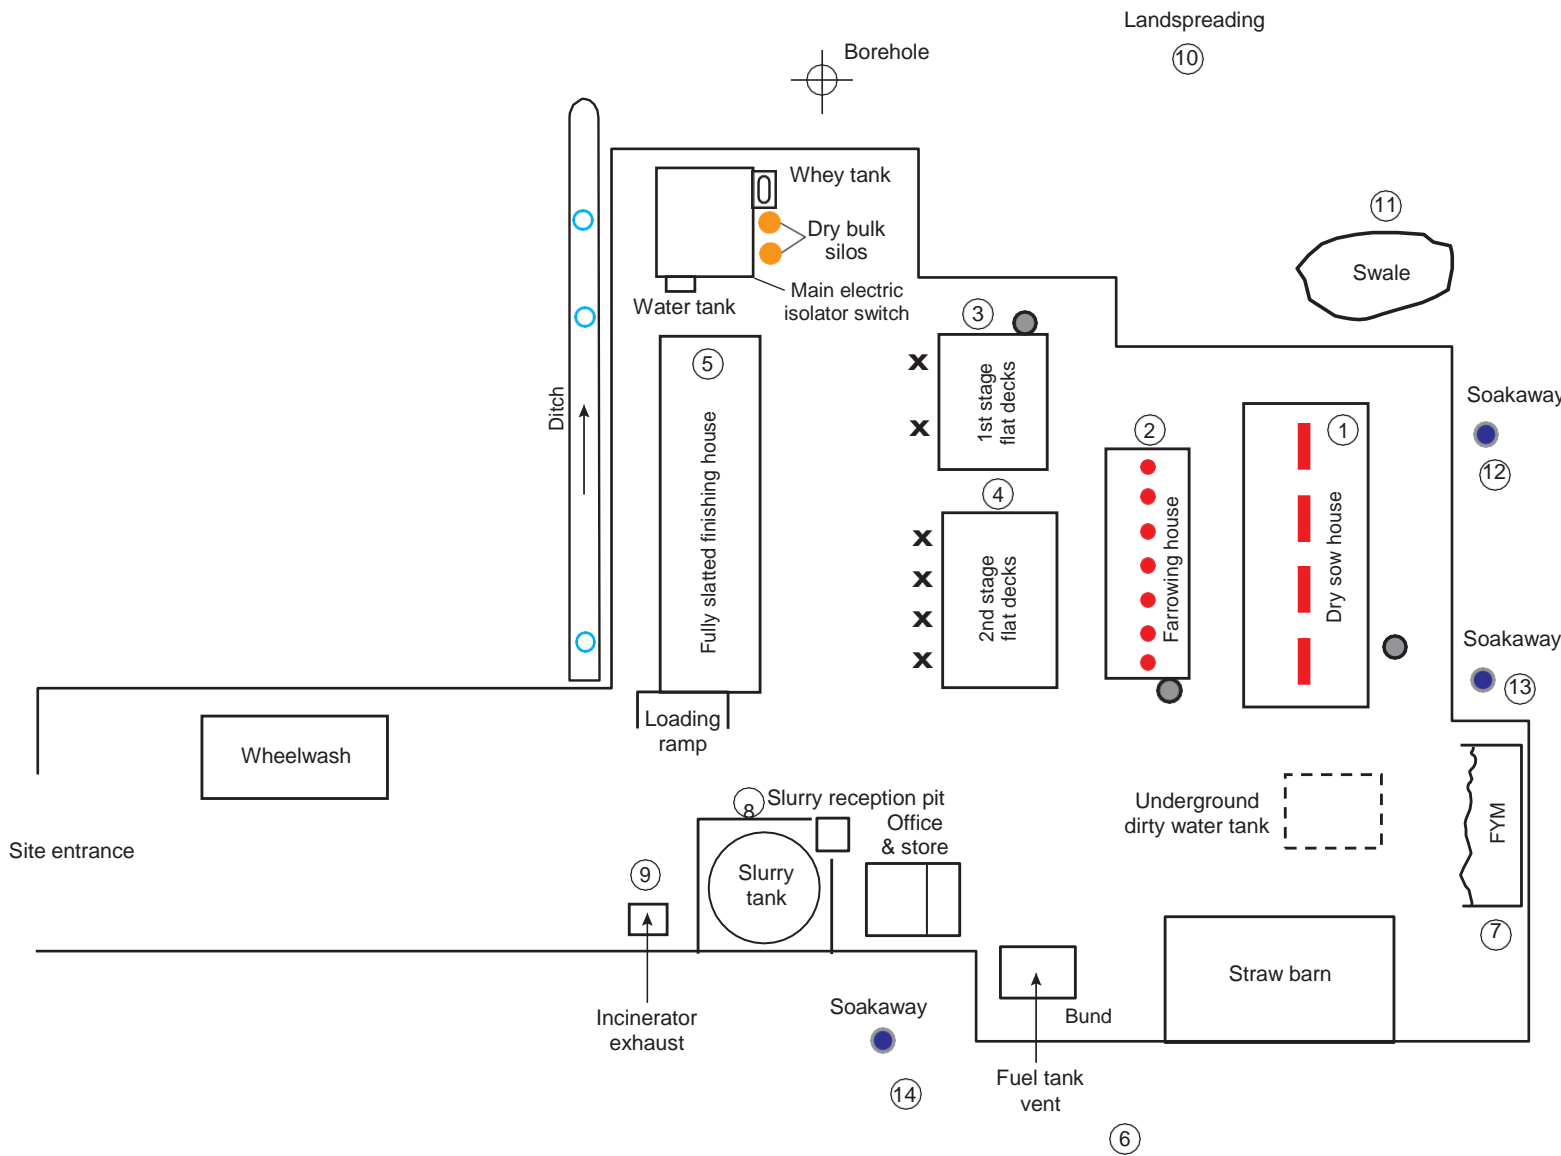

AHDB Pork template B3.5 5a • Emissions Point Plan

Legend

- Feed bins
- X Side wall mounted extractor fan
- Low speed fan ridge mounted with cap
- ▬ Ridge ventilation outlet – non-powered
- Clean surface water drain and outlet

IPPC Intensive Agriculture
Illustrative Farm – Pigs
Emission Points

Applicant names:

Site address:

Date:

Scale:

Prepared by: