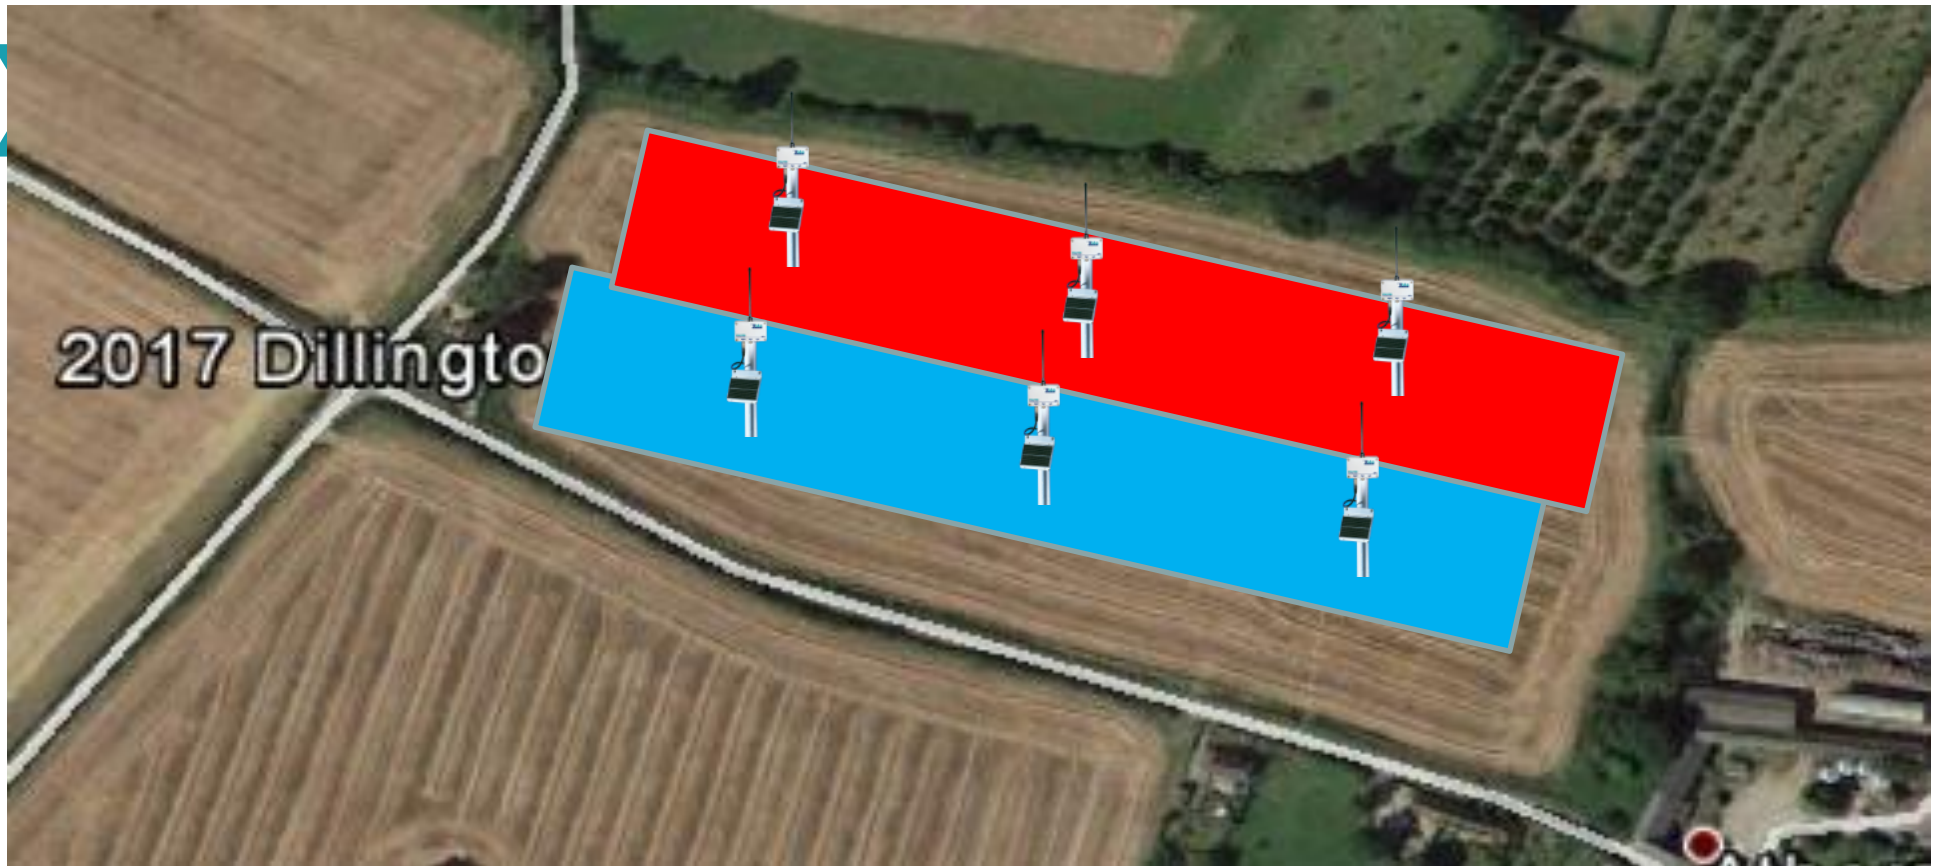

# » Sensorbased Irrigation Management – the setup

RMAAdvice for Sensorbased Irrigation Management

Dashboard

Graphs

858236 - CH - De...

861596 - NL - Zeij...

» Sensorbased Irrigation Management – extend to weather

## » Interpreting Soil Moisture Data – Profile

» Interpreting Soil Moisture Data – Sum Graph and Deficit

Soil moisture deficit

Rain and evaporation

## » Interpreting Soil Moisture Data – Dashboard

» Dillington – sensor locations