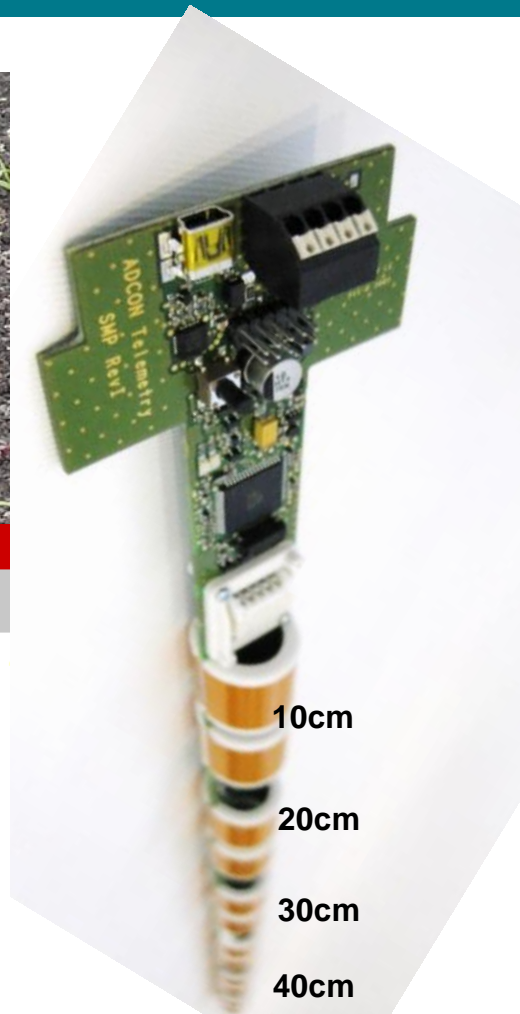

# » Sensorbased Irrigation Management – the setup

RMAAdvice for Sensorbased Irrigation Management

Dashboard

Graphs

858236 - CH - De...

861596 - NL - Zeij...

» Sensorbased Irrigation Management – extend to weather

## » Interpreting Soil Moisture Data – Profile

» Interpreting Soil Moisture Data – Sum Graph and Deficit

Soil moisture deficit

Rain and evaporation