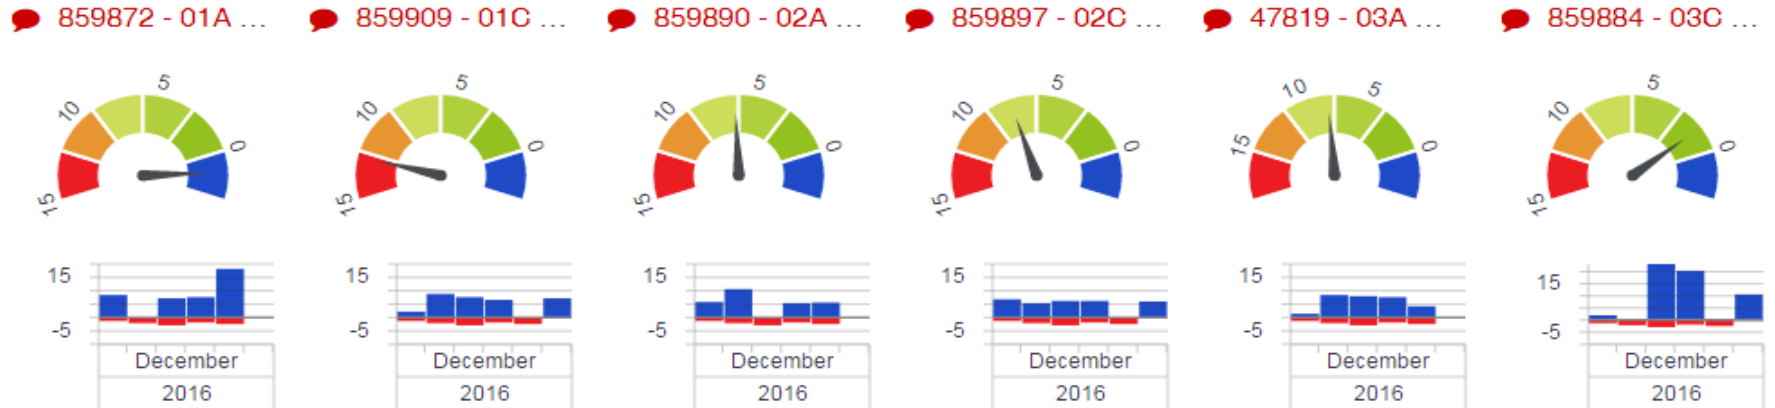

# » Sensorbased Irrigation Management – the setup

RMAAdvice for Sensorbased Irrigation Management

Dashboard

Graphs

858236 - CH - De...

861596 - NL - Zeij...

» Sensorbased Irrigation Management – extend to weather

## » Interpreting Soil Moisture Data – Profile

» Interpreting Soil Moisture Data – Sum Graph and Deficit

Soil moisture deficit

Rain and evaporation

## » Interpreting Soil Moisture Data – Dashboard

» Dillington – sensor locations

### Soil moisture