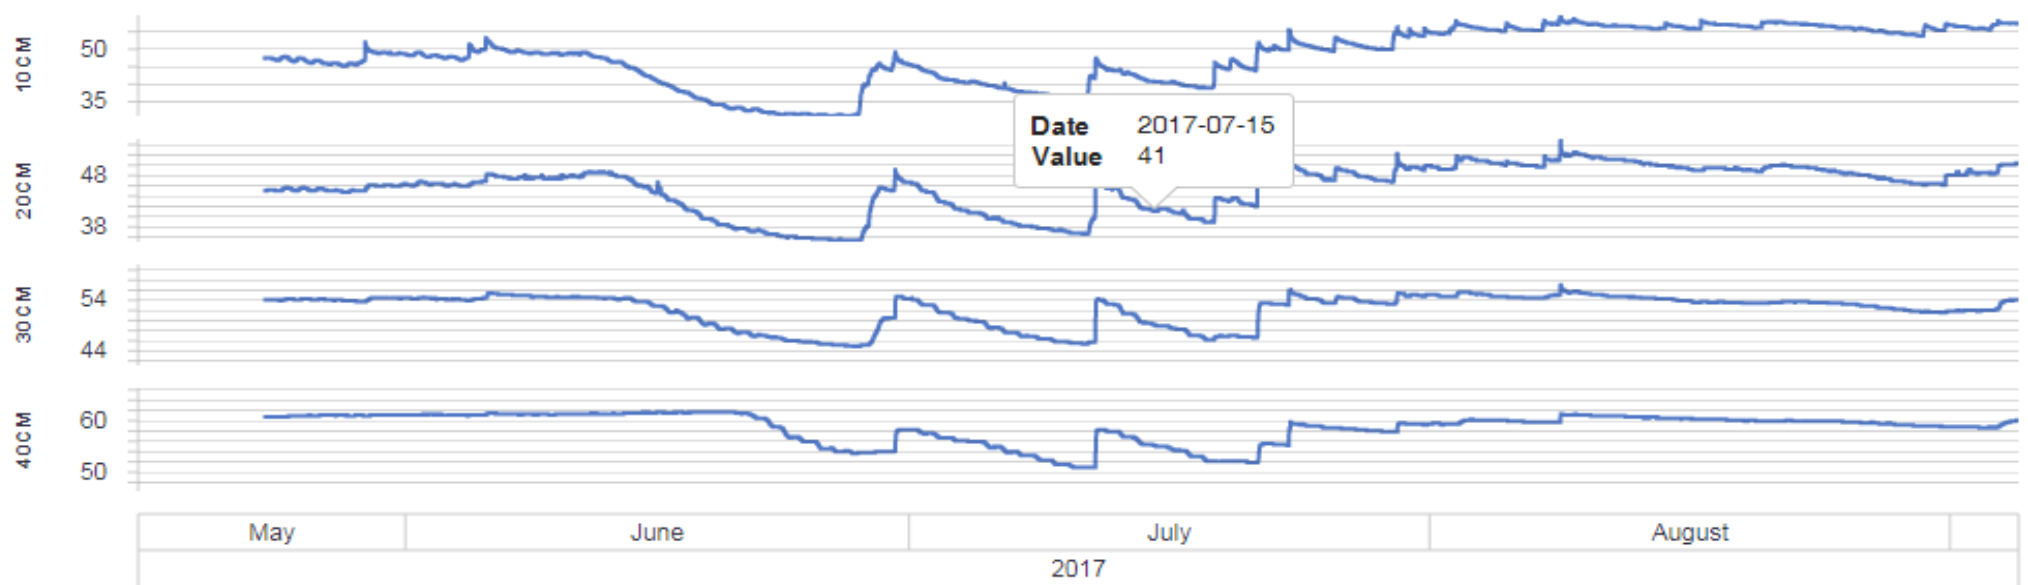

Soil moisture