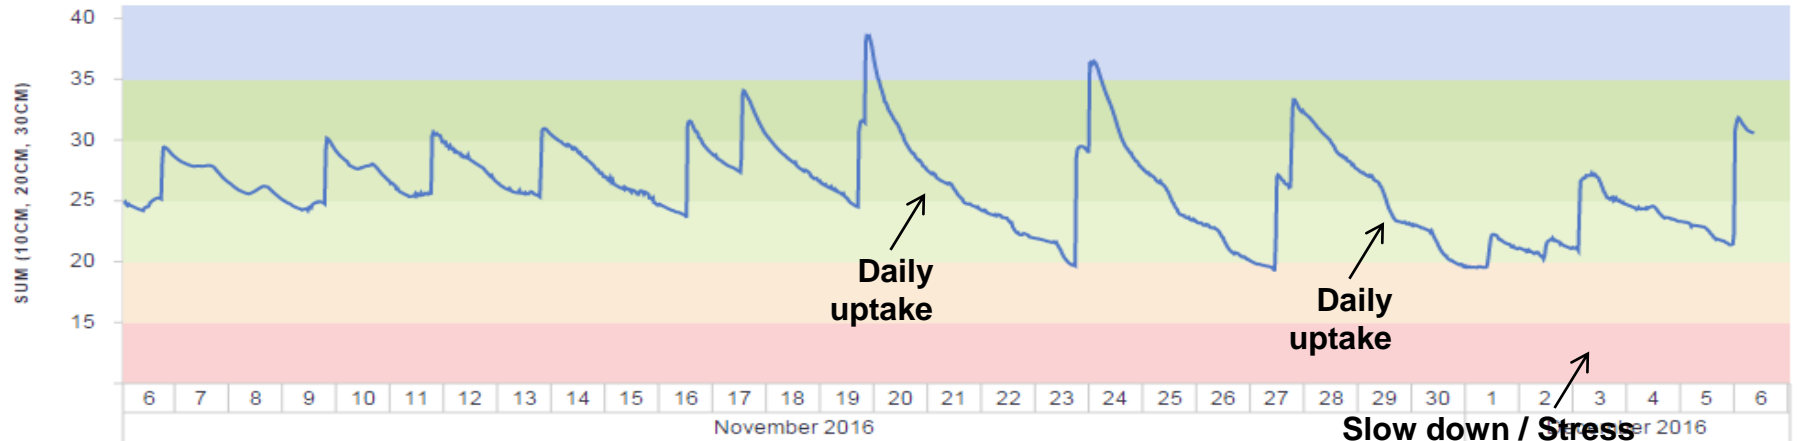

# » Sensorbased Irrigation Management – the setup

RMAAdvice for Sensorbased Irrigation Management

Dashboard

Graphs

858236 - CH - De...

861596 - NL - Zeij...

» Sensorbased Irrigation Management – extend to weather

## » Interpreting Soil Moisture Data – Profile

» Interpreting Soil Moisture Data – Sum Graph and Deficit

Soil moisture deficit

Rain and evaporation

## » Interpreting Soil Moisture Data – Dashboard

» Dillington – sensor locations