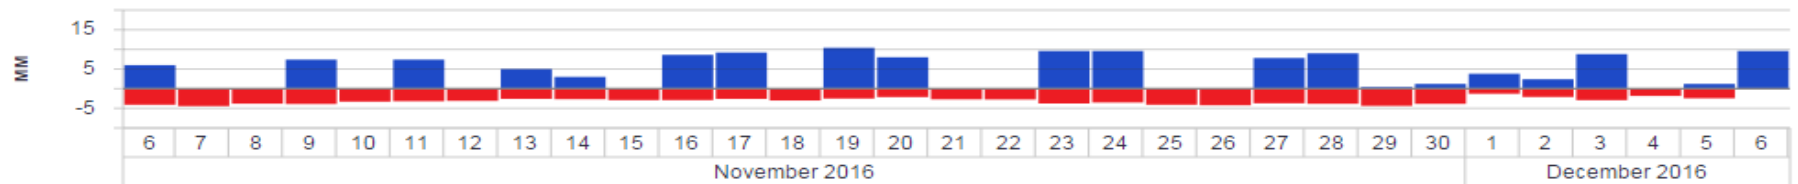

# » Sensorbased Irrigation Management – the setup

RMAAdvice for Sensorbased Irrigation Management

Dashboard

Graphs

858236 - CH - De...

861596 - NL - Zeij...

» Sensorbased Irrigation Management – extend to weather

## » Interpreting Soil Moisture Data – Profile

» Interpreting Soil Moisture Data – Sum Graph and Deficit

Soil moisture deficit

Rain and evaporation

## » Interpreting Soil Moisture Data – Dashboard

» Dillington – sensor locations