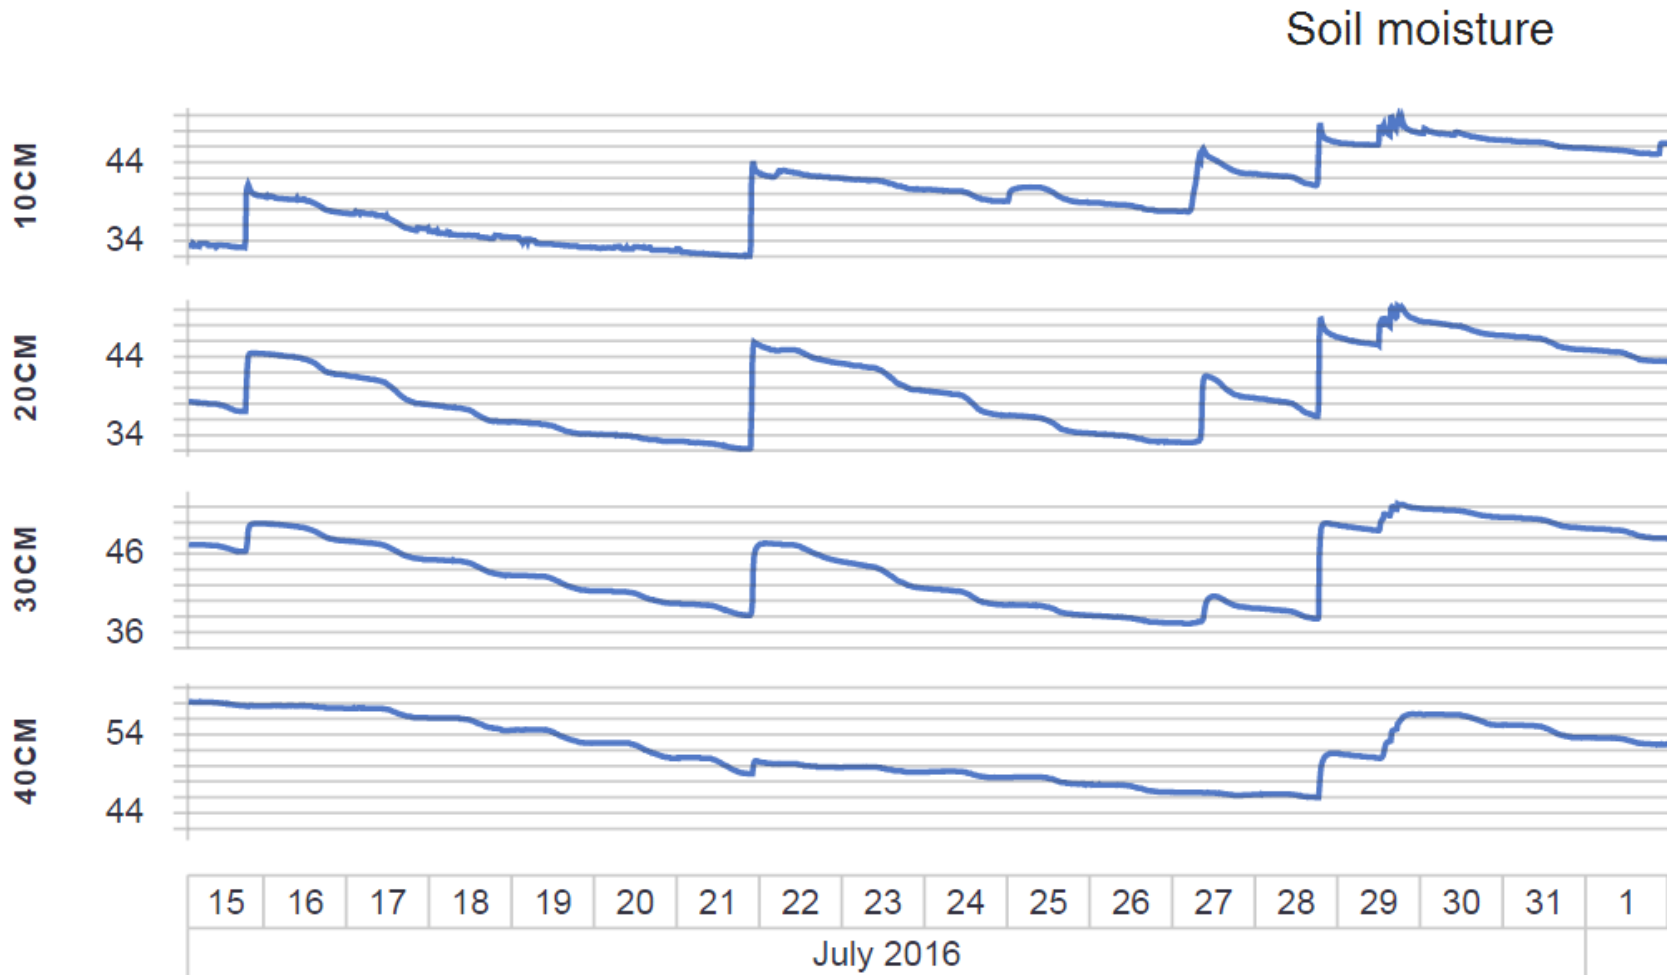

# » Sensorbased Irrigation Management – the setup

RMAAdvice for Sensorbased Irrigation Management

Dashboard

Graphs

858236 - CH - De...

861596 - NL - Zeij...

» Sensorbased Irrigation Management – extend to weather

## » Interpreting Soil Moisture Data – Profile

» Interpreting Soil Moisture Data – Sum Graph and Deficit

Soil moisture deficit

Rain and evaporation

## » Interpreting Soil Moisture Data – Dashboard

» Dillington – sensor locations