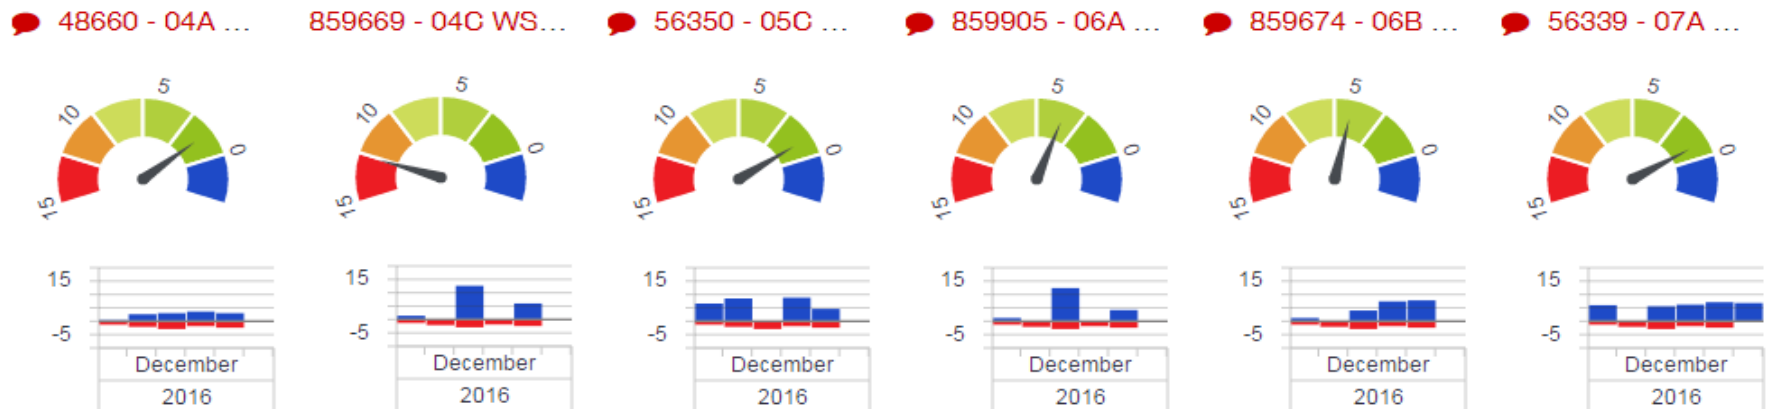

# » Sensorbased Irrigation Management – the setup

RMAAdvice for Sensorbased Irrigation Management

Dashboard

Graphs

858236 - CH - De...

861596 - NL - Zeij...

» Sensorbased Irrigation Management – extend to weather

## » Interpreting Soil Moisture Data – Profile

» Interpreting Soil Moisture Data – Sum Graph and Deficit

Soil moisture deficit

Rain and evaporation

## » Interpreting Soil Moisture Data – Dashboard

» Dillington – sensor locations