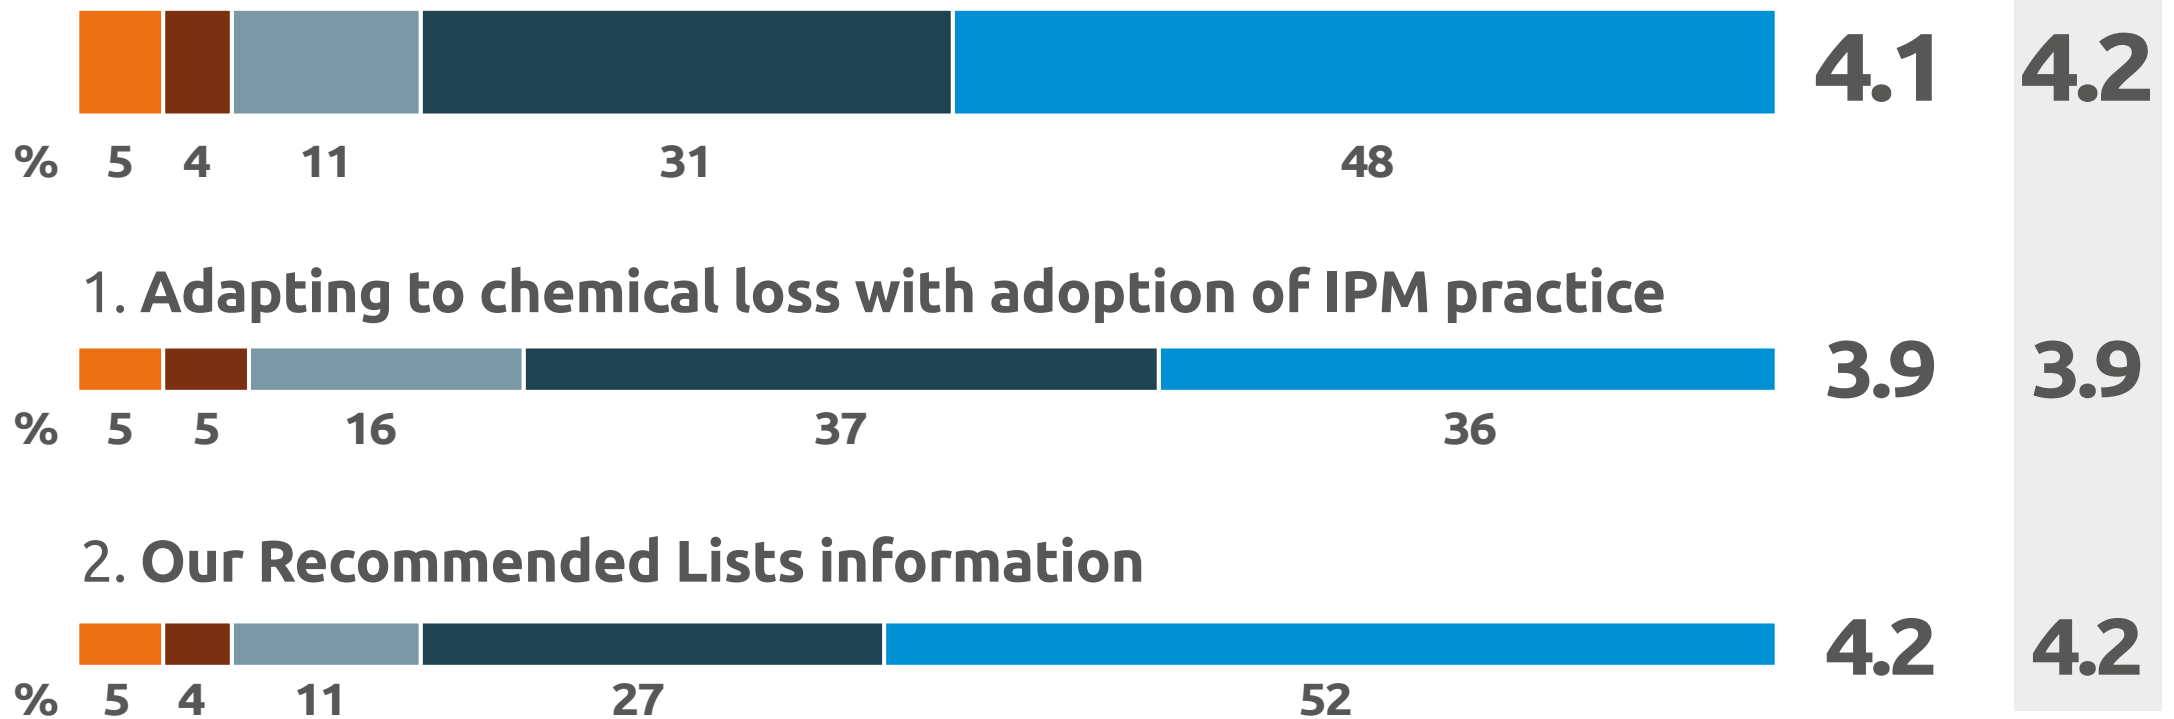

Cereals and oilseeds results

Levy payers were asked if they agreed with the proposed priorities for the cereals and oilseeds sector by ranking them in terms of importance from 1 to 5, where 1 is low and 5 is high. They were then asked to rank the work that AHDB should do to support those areas.

These results and feedback will now be used by the Cereals & Oilseeds Sector Council to inform funding decisions on the work AHDB will deliver for the cereals and oilseeds sector.

Priority A. Supporting farmers to remain viable despite changes to farm support, profitability and productivity challenges

4. Digital grain passport

Priority B. Tackling pest, weed and disease pressures with less chemistry available, and implement greater integrated pest management (IPM)

1. Adapting to chemical loss with adoption of IPM practice

2. Our Recommended Lists information

* Weighted scores are based on tonnage of grain produced on-farm

Priority C. Soil health and the Nutrient Management Guide (RB209)

* Weighted scores are based on tonnage of grain produced on-farm