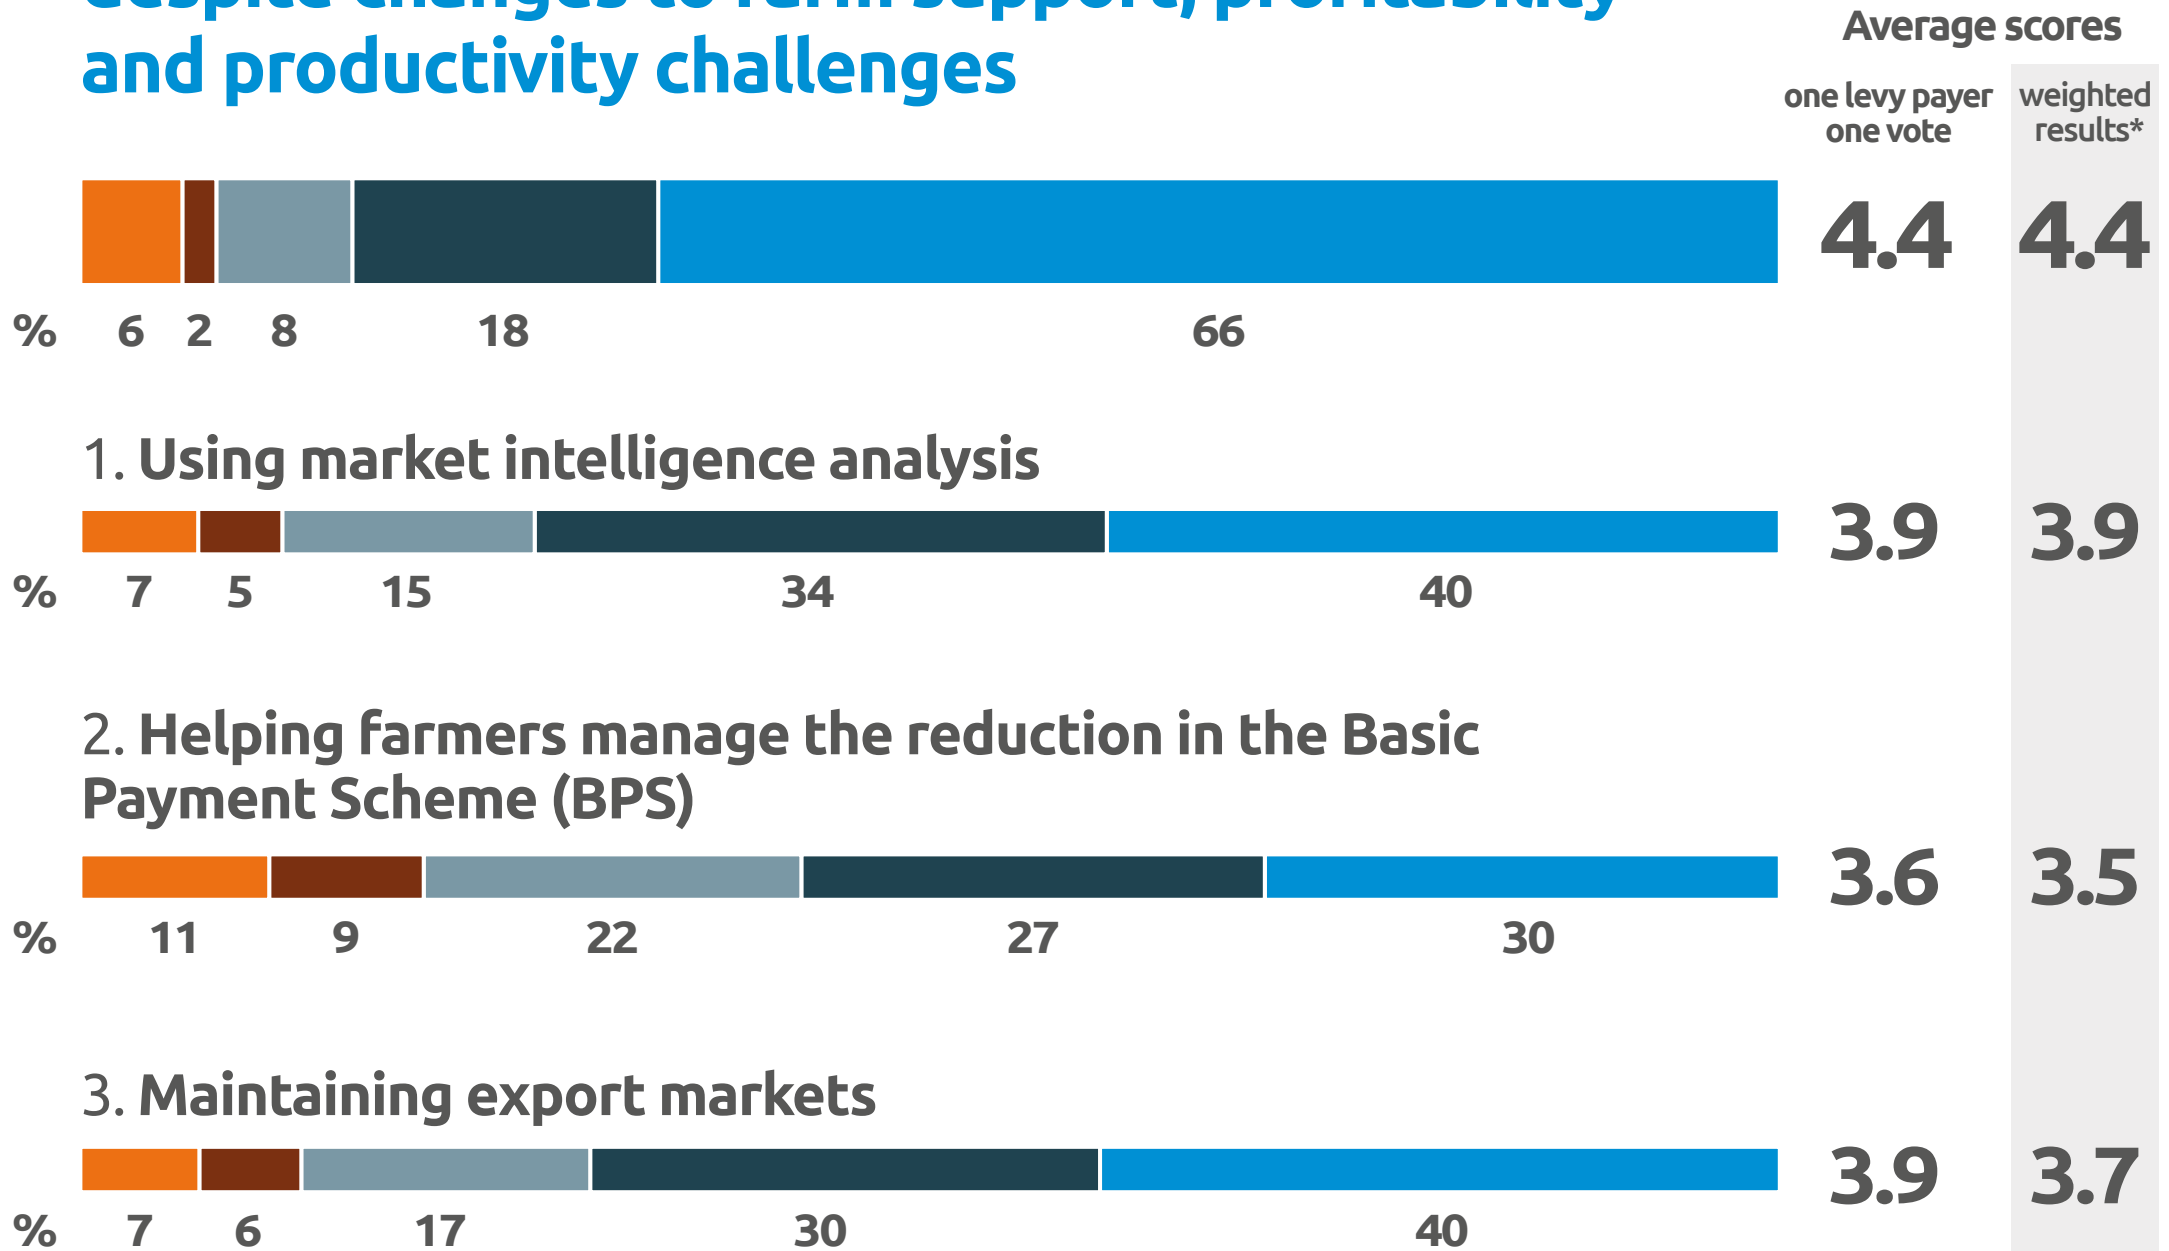

Cereals and oilseeds results

Levy payers were asked if they agreed with the proposed priorities for the cereals and oilseeds sector by ranking them in terms of importance from 1 to 5, where 1 is low and 5 is high. They were then asked to rank the work that AHDB should do to support those areas.

These results and feedback will now be used by the Cereals & Oilseeds Sector Council to inform funding decisions on the work AHDB will deliver for the cereals and oilseeds sector.

Priority A. Supporting farmers to remain viable despite changes to farm support, profitability and productivity challenges