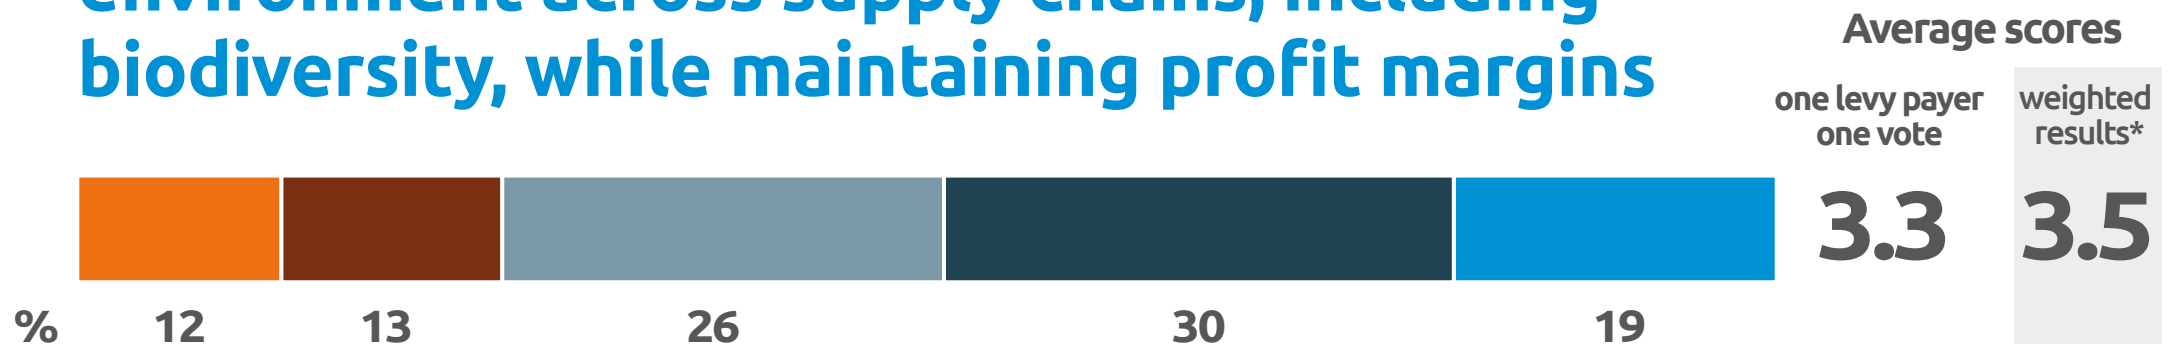

Cereals and oilseeds results

Levy payers were asked if they agreed with the proposed priorities for the cereals and oilseeds sector by ranking them in terms of importance from 1 to 5, where 1 is low and 5 is high. They were then asked to rank the work that AHDB should do to support those areas.

2. Our Recommended Lists information

* Weighted scores are based on tonnage of grain produced on-farm

Priority C. Soil health and the Nutrient Management Guide (RB209)

* Weighted scores are based on tonnage of grain produced on-farm

Priority D. Meeting 'Net Zero' ambitions for the environment across supply chains, including biodiversity, while maintaining profit margins

1. Supporting our industry to deliver sustainable change

3.6

3.7

* Weighted scores are based on tonnage of grain produced on-farm

Priority E. Maintaining our reputation among customers and consumers, and attract skilled staff

Average scores

one levy payer
one vote

weighted
results*