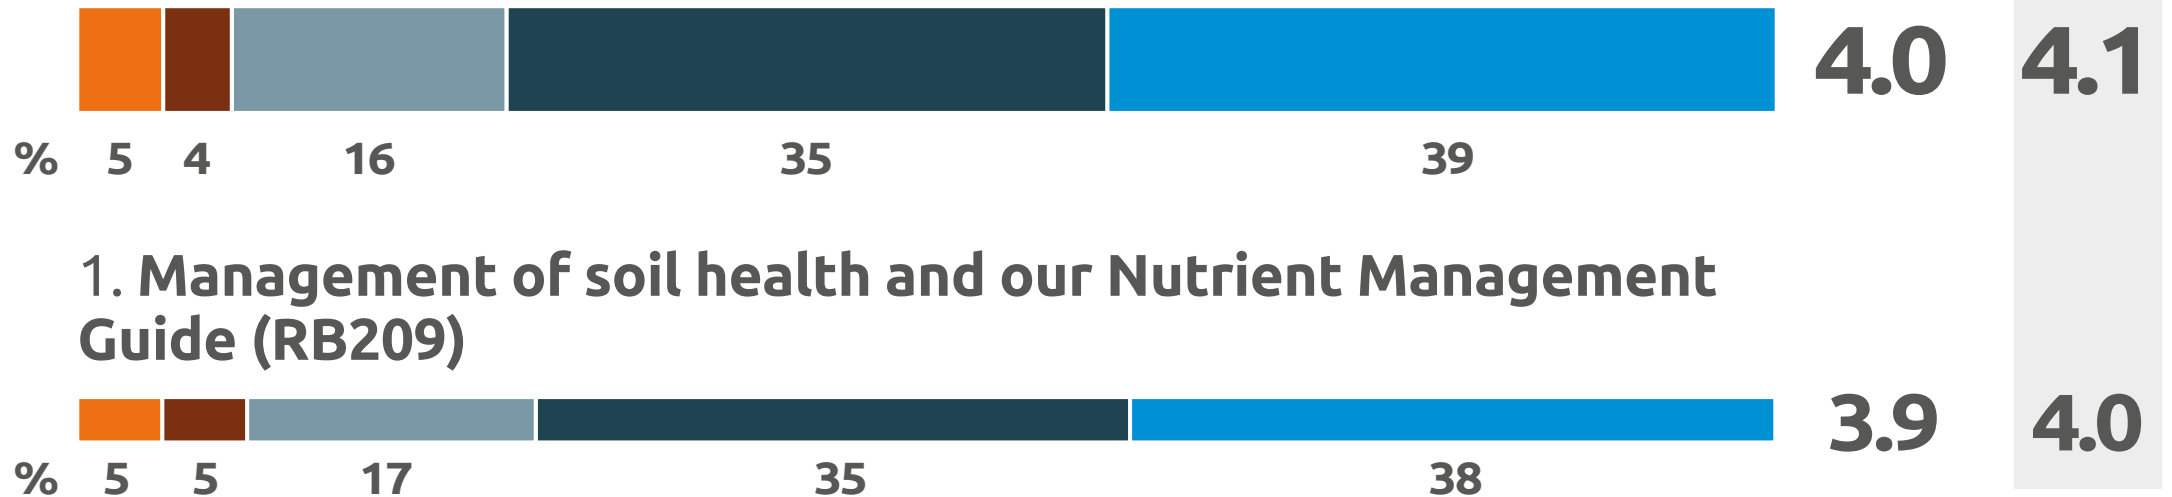

Cereals and oilseeds results

Levy payers were asked if they agreed with the proposed priorities for the cereals and oilseeds sector by ranking them in terms of importance from 1 to 5, where 1 is low and 5 is high. They were then asked to rank the work that AHDB should do to support those areas.

4. Digital grain passport

Priority B. Tackling pest, weed and disease pressures with less chemistry available, and implement greater integrated pest management (IPM)

1. Adapting to chemical loss with adoption of IPM practice

2. Our Recommended Lists information

* Weighted scores are based on tonnage of grain produced on-farm

Priority C. Soil health and the Nutrient Management Guide (RB209)

* Weighted scores are based on tonnage of grain produced on-farm